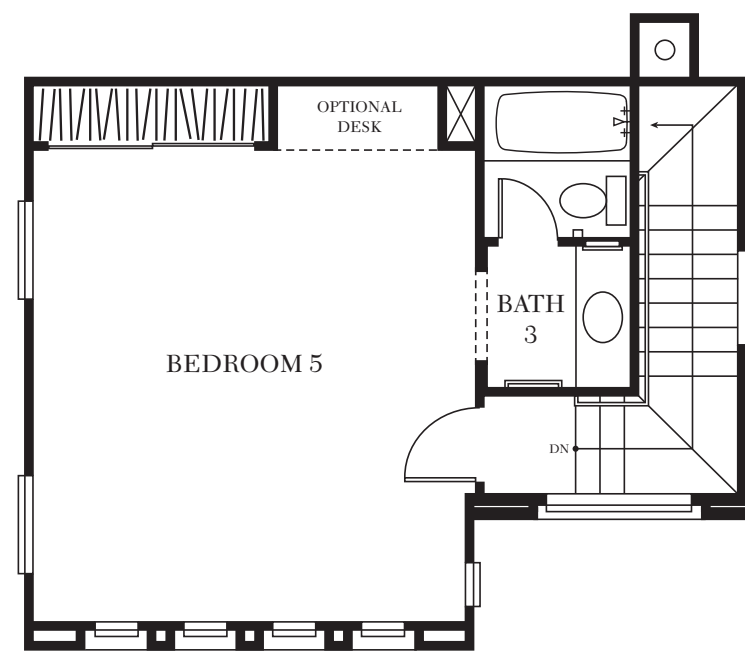

Andorra

AT THE SUMMIT
E A S T L A K E

FIRST FLOOR

SECOND FLOOR

OPTIONAL BEDROOM 4
AT LOFT

3-STORY FLOOR PLAN BONUS

THIRD FLOOR

OPTIONAL BEDROOM 5/BATH 3
AT 3-STORY FLOOR PLAN
(SHOWN IN MODEL)

SECOND FLOOR STAIRS
AT 3-STORY FLOOR PLAN
(SHOWN IN MODEL)

ANDORRA AT THE SUMMIT
RESIDENCE 2
2 STORY 1760 SF - 3 BEDROOMS - LOFT - 2½ BATHS
3 STORY 2190 SF - UP TO 5 BEDROOMS - 3½ BATHS