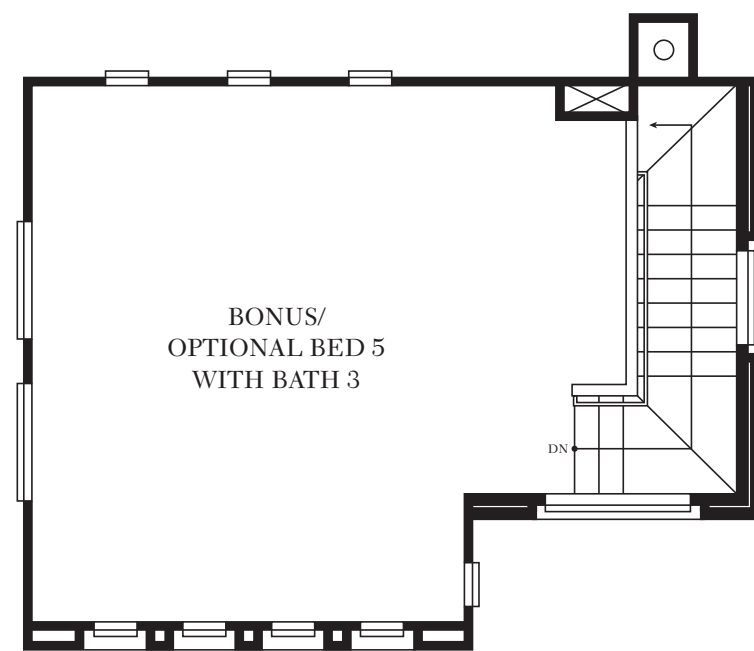

Andorra

AT THE SUMMIT
E A S T L A K E

FIRST FLOOR

SECOND FLOOR

OPTIONAL BEDROOM 4
AT LOFT

3-STORY FLOOR PLAN BONUS

THIRD FLOOR

OPTIONAL BEDROOM 5/BATH 3
AT 3-STORY FLOOR PLAN
(SHOWN IN MODEL)

SECOND FLOOR STAIRS
AT 3-STORY FLOOR PLAN
(SHOWN IN MODEL)

ANDORRA AT THE SUMMIT
RESIDENCE 2
2 STORY 1760 SF - 3 BEDROOMS - LOFT - 2½ BATHS
3 STORY 2190 SF - UP TO 5 BEDROOMS - 3½ BATHS