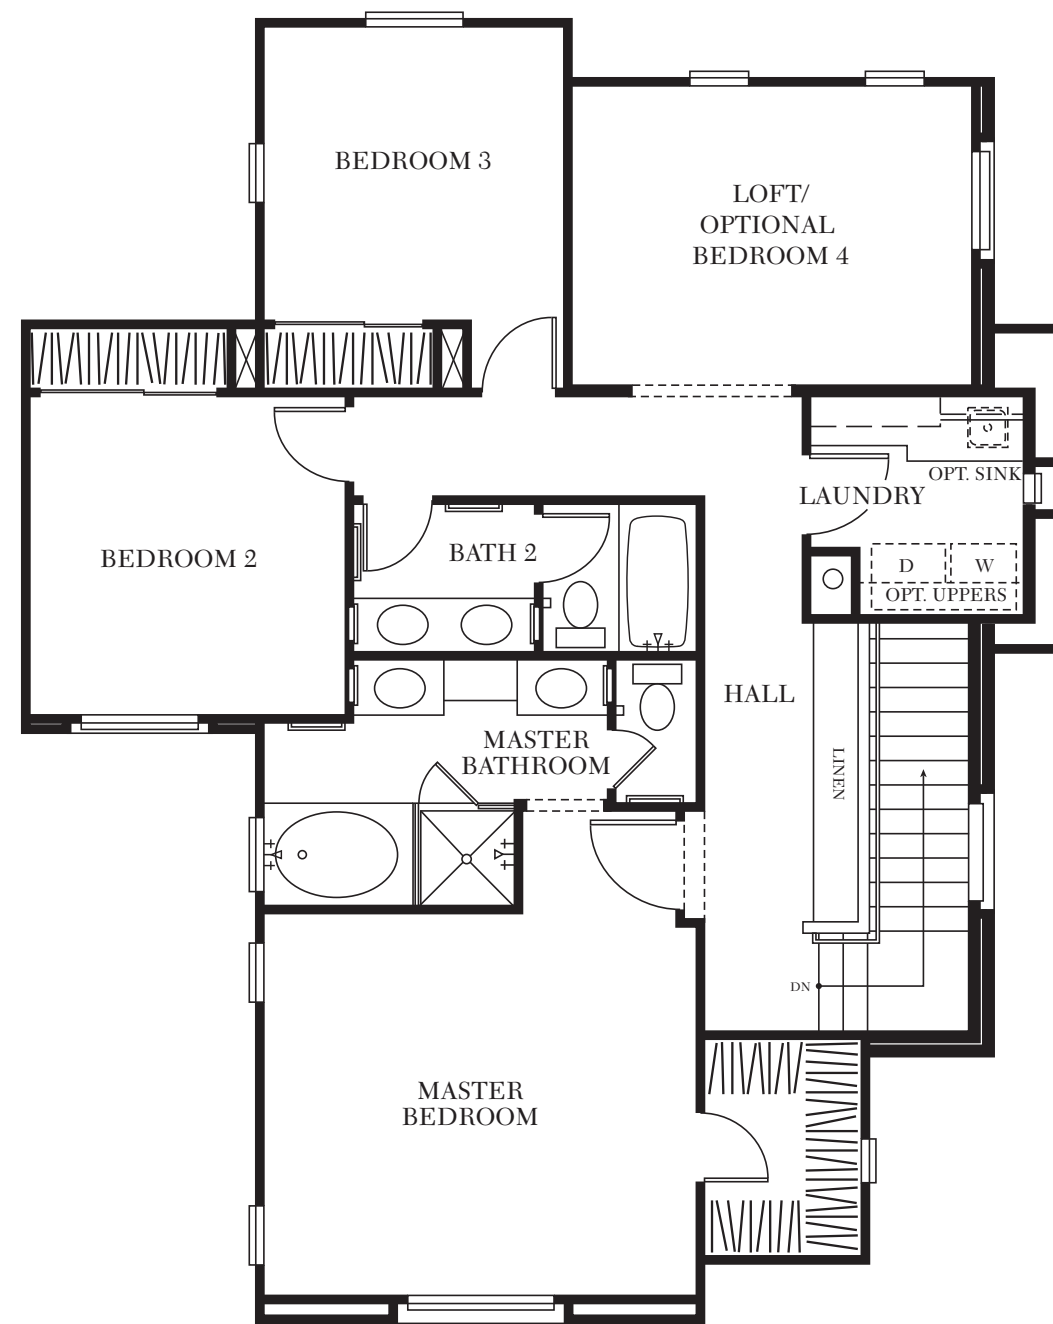

Andorra

AT THE SUMMIT
E A S T L A K E

FIRST FLOOR

SECOND FLOOR

OPTIONAL BEDROOM 4
AT LOFT

3-STORY FLOOR PLAN BONUS

THIRD FLOOR

OPTIONAL BEDROOM 5/BATH 3
AT 3-STORY FLOOR PLAN
(SHOWN IN MODEL)

SECOND FLOOR STAIRS
AT 3-STORY FLOOR PLAN
(SHOWN IN MODEL)

ANDORRA AT THE SUMMIT
RESIDENCE 2
2 STORY 1760 SF - 3 BEDROOMS - LOFT - 2½ BATHS
3 STORY 2190 SF - UP TO 5 BEDROOMS - 3½ BATHS