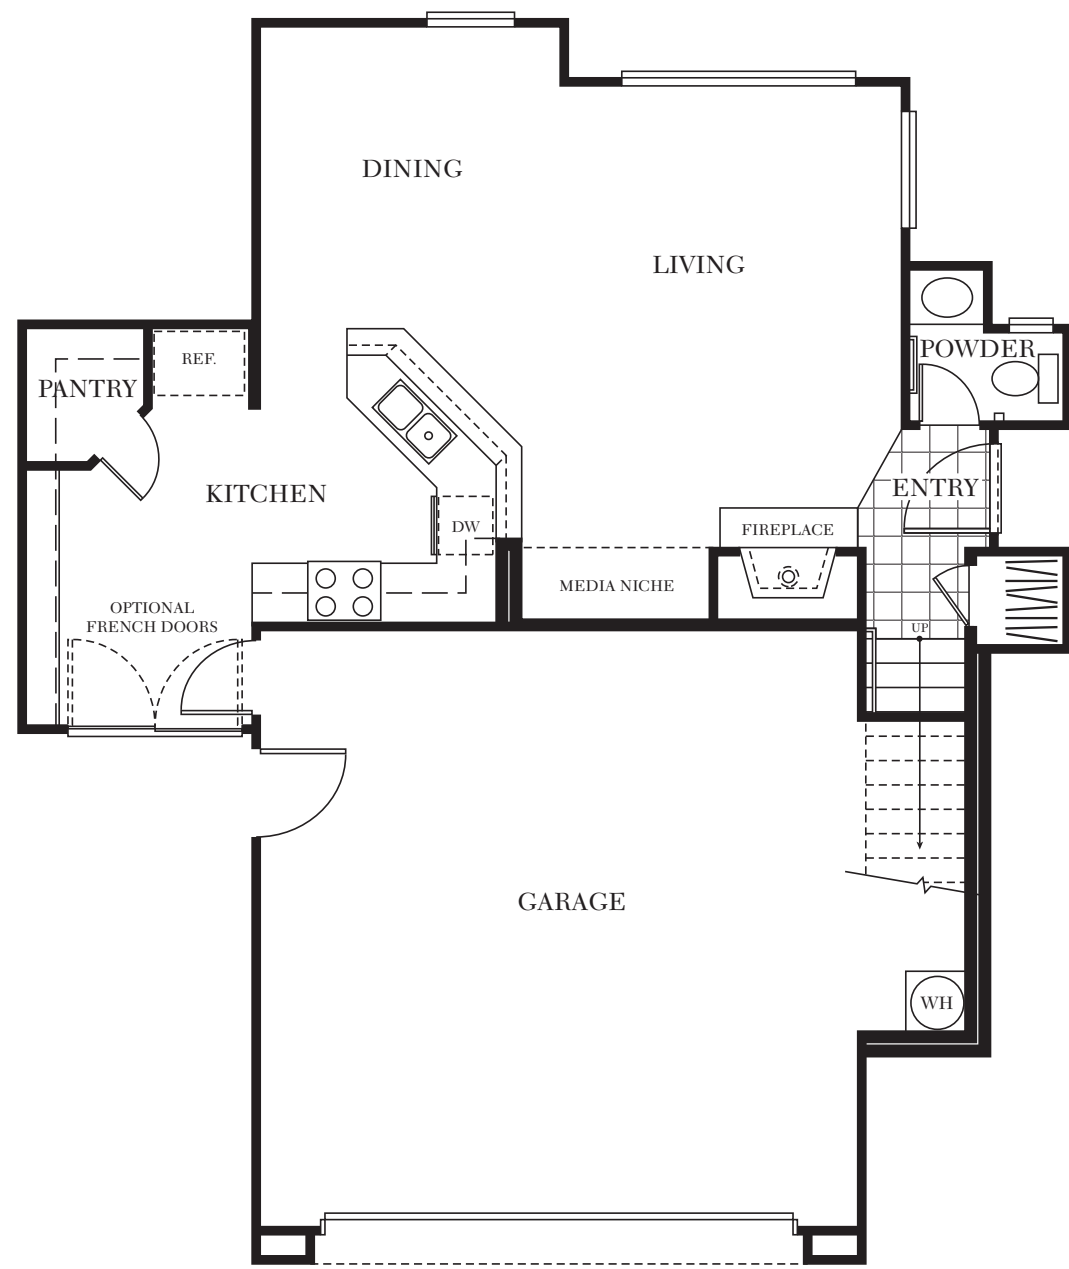

Andorra

AT THE SUMMIT
E A S T L A K E

FIRST FLOOR

SECOND FLOOR

OPTIONAL BEDROOM 4
AT LOFT

3-STORY FLOOR PLAN BONUS

THIRD FLOOR

OPTIONAL BEDROOM 5/BATH 3
AT 3-STORY FLOOR PLAN
(SHOWN IN MODEL)

SECOND FLOOR STAIRS
AT 3-STORY FLOOR PLAN
(SHOWN IN MODEL)

ANDORRA AT THE SUMMIT
RESIDENCE 2
2 STORY 1760 SF - 3 BEDROOMS - LOFT - 2½ BATHS
3 STORY 2190 SF - UP TO 5 BEDROOMS - 3½ BATHS