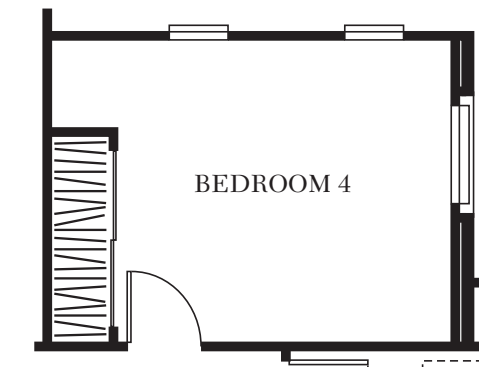

Andorra

AT THE SUMMIT
E A S T L A K E

FIRST FLOOR

SECOND FLOOR

OPTIONAL BEDROOM 4
AT LOFT

3-STORY FLOOR PLAN BONUS

THIRD FLOOR

OPTIONAL BEDROOM 5/BATH 3
AT 3-STORY FLOOR PLAN
(SHOWN IN MODEL)

SECOND FLOOR STAIRS
AT 3-STORY FLOOR PLAN
(SHOWN IN MODEL)

ANDORRA AT THE SUMMIT
RESIDENCE 2
2 STORY 1760 SF - 3 BEDROOMS - LOFT - 2½ BATHS
3 STORY 2190 SF - UP TO 5 BEDROOMS - 3½ BATHS