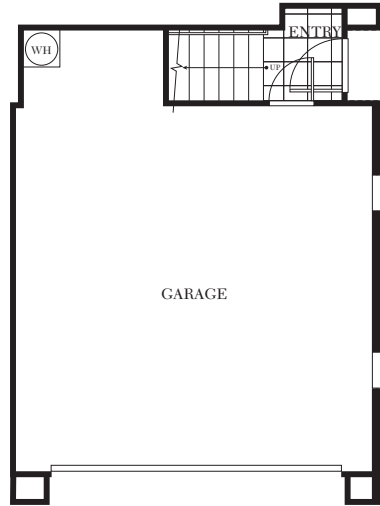

SECOND FLOOR

FIRST FLOOR

CORTINA
 RESIDENCE 1
 3 BEDROOM • 2 BATH
 1,300 SQ. FT.