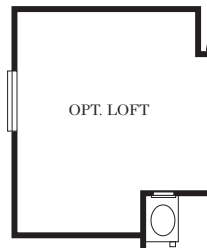

FIRST FLOOR

SECOND FLOOR

CORTINA
RESIDENCE 2

3 BEDROOM • 2.5 BATH
1,435 SQ. FT.