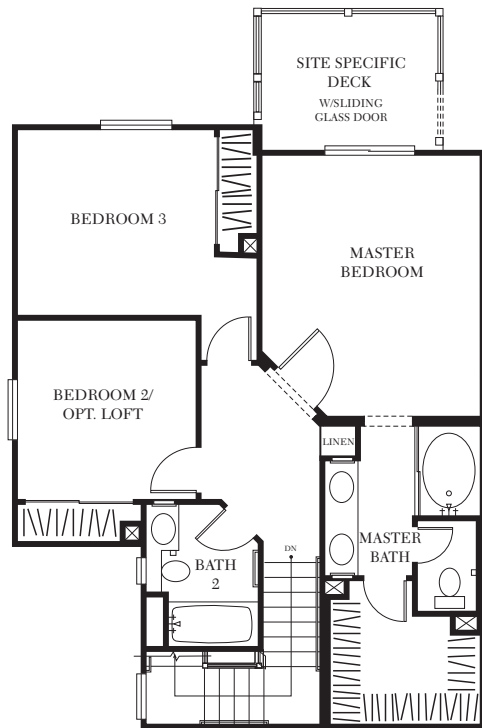

FIRST FLOOR

SECOND FLOOR

CORTINA
RESIDENCE 2

3 BEDROOM • 2.5 BATH
1,435 SQ. FT.