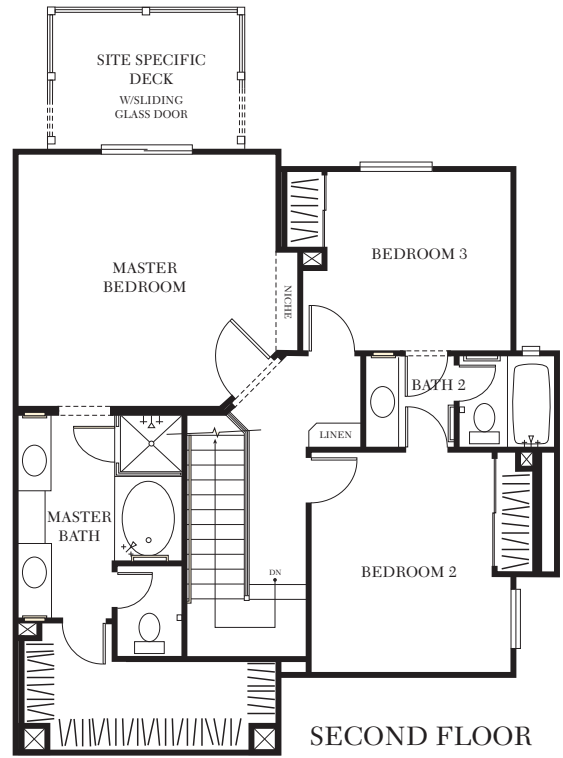

FIRST FLOOR

SECOND FLOOR

**CORTINA**  
RESIDENCE 3

3 BEDROOM + DEN • 3 BATH  
1,715 SQ. FT.