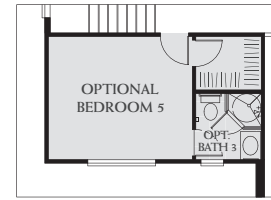

OPTIONAL BEDROOM 6  
W/ BATH 4

OPTIONAL BEDROOM 5  
W/ BATH 3

OPTIONAL LOFT

1<sup>st</sup> FLOOR

2<sup>nd</sup> FLOOR

# Residence *Three* with Casita

3,915 Sq. Ft.  
Up to 7 Bedrooms, 5 Baths