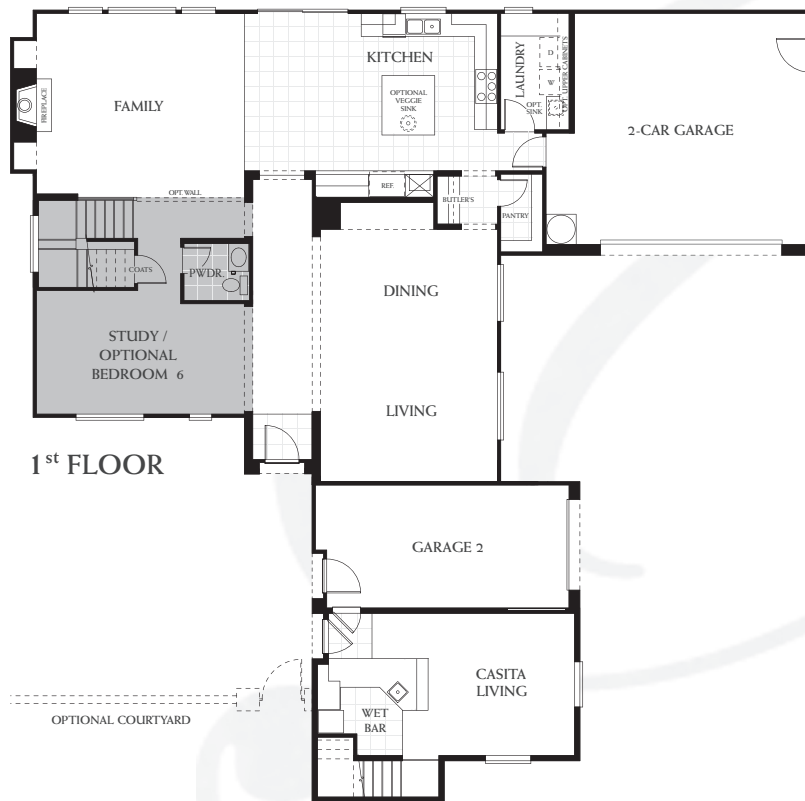

OPTIONAL BEDROOM 6  
W/ BATH 4

OPTIONAL BEDROOM 5  
W/ BATH 3

OPTIONAL LOFT

1<sup>st</sup> FLOOR

2<sup>nd</sup> FLOOR

# Residence *Three* with Casita

3,915 Sq. Ft.  
Up to 7 Bedrooms, 5 Baths