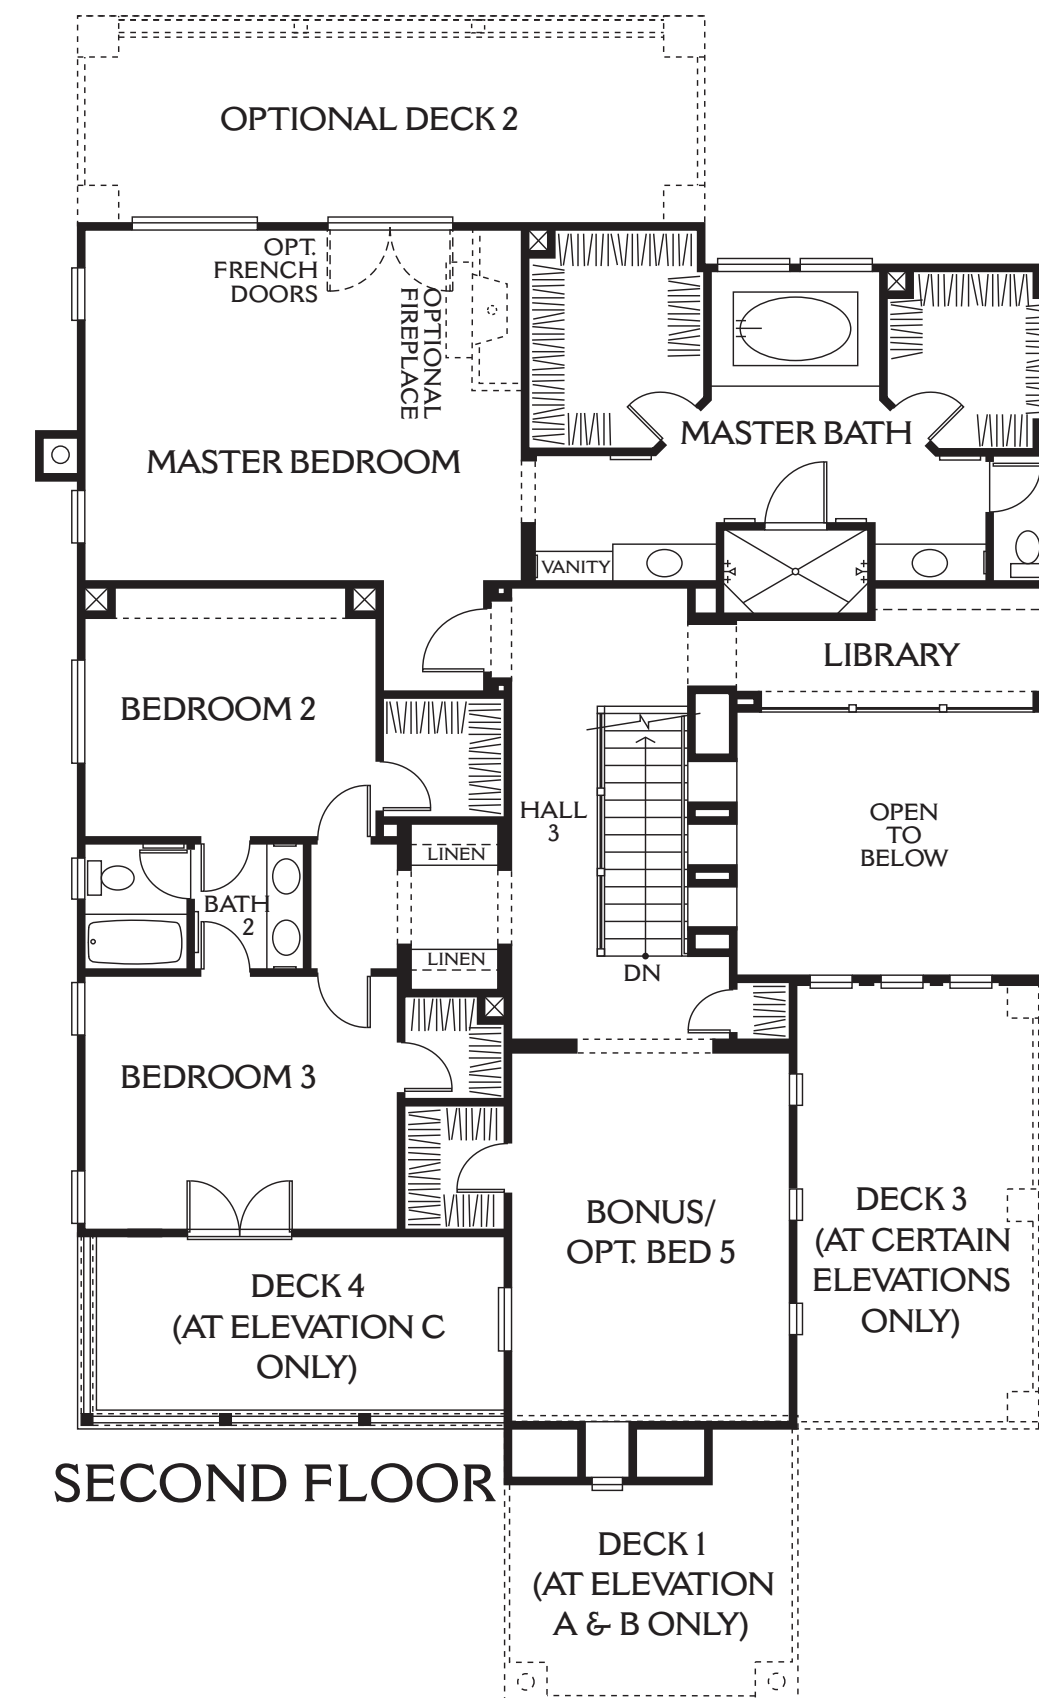

# Residence 1

4,345 - 4,950 Square Feet

4 Bedrooms - Study - Bonus - 3<sup>1/2</sup> Baths

First Floor  
Optional  
Bedroom 6/Bath 5  
at Study

First Floor  
Optional 2-Story  
Casita w/Garage  
At Garage 2

Second Floor  
Optional 2-Story  
Casita/Bath 7

Second Floor  
Optional  
Bedroom 5/Bath 4  
at Bonus

Second Floor  
Optional Deck 3  
(at certain elevations only)