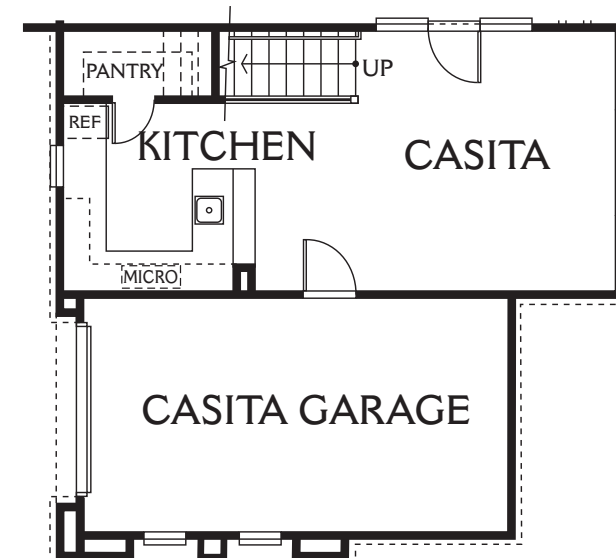

# Residence 1

4,345 - 4,950 Square Feet

4 Bedrooms - Study - Bonus - 3<sup>1/2</sup> Baths

First Floor  
Optional  
Bedroom 6/Bath 5  
at Study

First Floor  
Optional 2-Story  
Casita w/Garage  
At Garage 2

Second Floor  
Optional 2-Story  
Casita/Bath 7

Second Floor  
Optional  
Bedroom 5/Bath 4  
at Bonus

Second Floor  
Optional Deck 3  
(at certain elevations only)