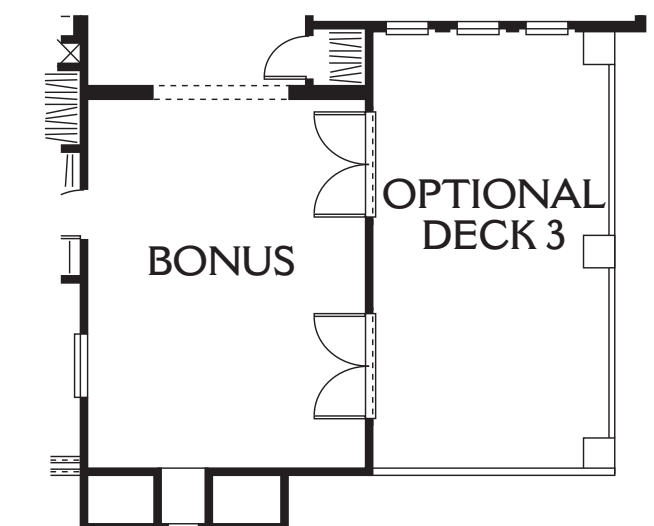

# Residence 1

4,345 - 4,950 Square Feet

4 Bedrooms - Study - Bonus - 3<sup>1/2</sup> Baths

First Floor  
Optional  
Bedroom 6/Bath 5  
at Study

First Floor  
Optional 2-Story  
Casita w/Garage  
At Garage 2

Second Floor  
Optional 2-Story  
Casita/Bath 7

Second Floor  
Optional  
Bedroom 5/Bath 4  
at Bonus

Second Floor  
Optional Deck 3  
(at certain elevations only)