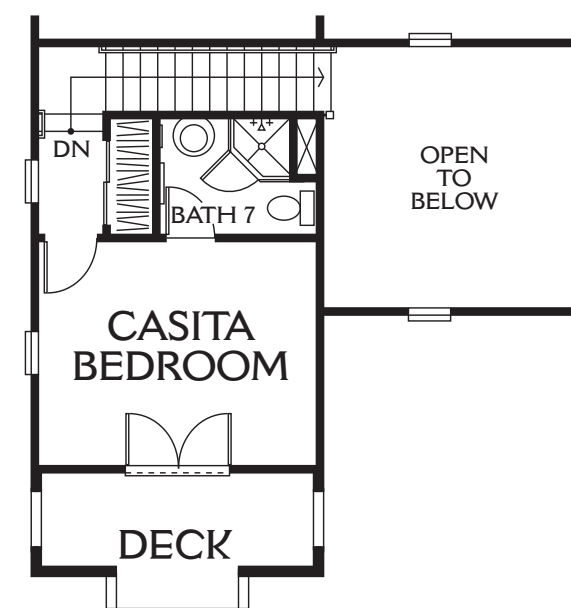

# Residence 1

4,345 - 4,950 Square Feet

4 Bedrooms - Study - Bonus - 3<sup>1/2</sup> Baths

First Floor  
Optional  
Bedroom 6/Bath 5  
at Study

First Floor  
Optional 2-Story  
Casita w/Garage  
At Garage 2

Second Floor  
Optional 2-Story  
Casita/Bath 7

Second Floor  
Optional  
Bedroom 5/Bath 4  
at Bonus

Second Floor  
Optional Deck 3  
(at certain elevations only)