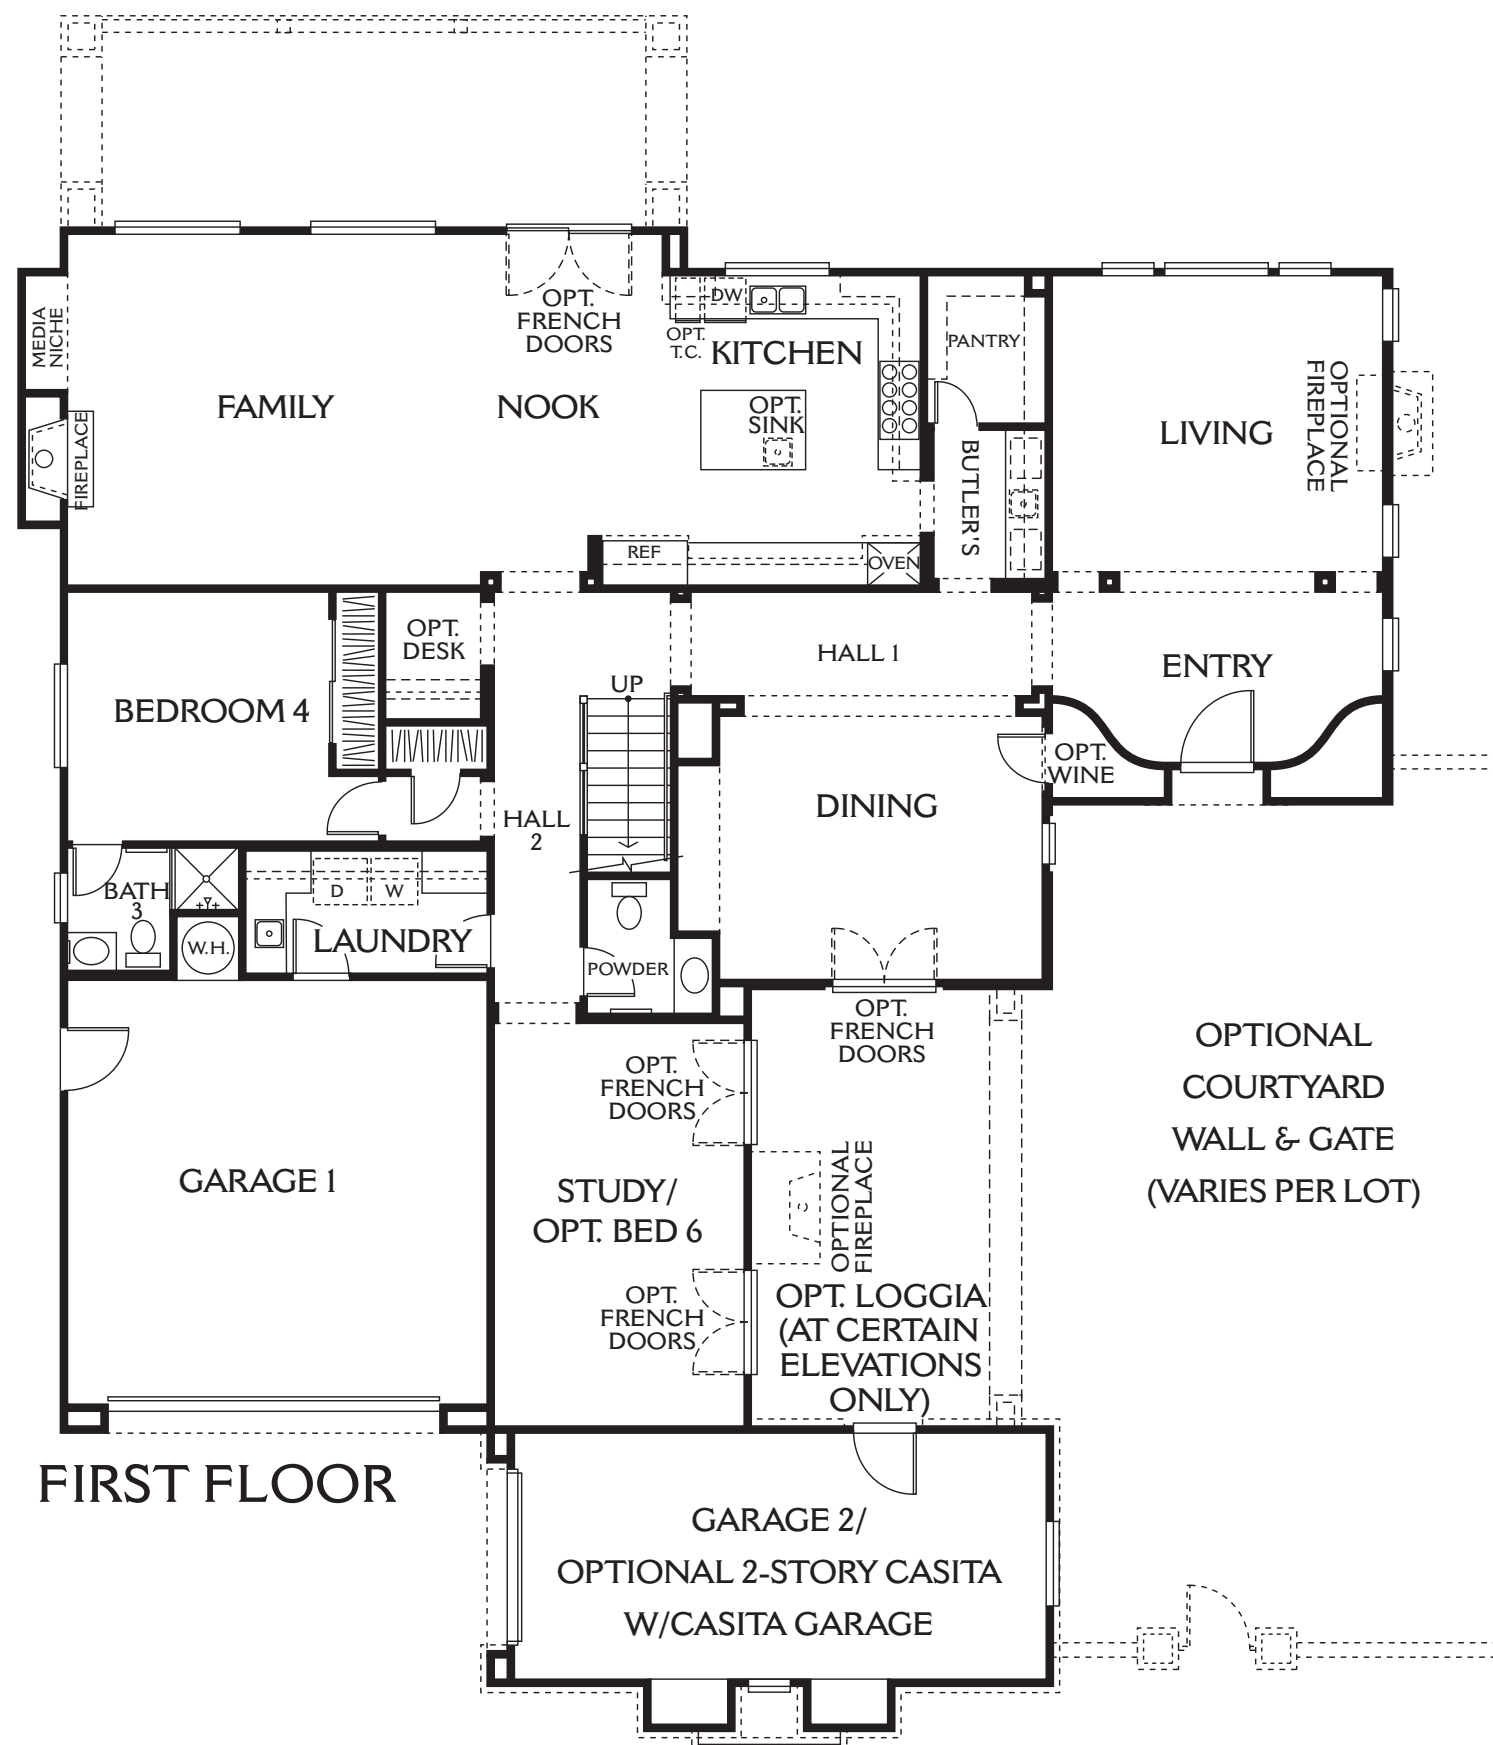

# Residence 1

4,345 - 4,950 Square Feet

4 Bedrooms - Study - Bonus - 3<sup>1/2</sup> Baths

First Floor  
Optional  
Bedroom 6/Bath 5  
at Study

First Floor  
Optional 2-Story  
Casita w/Garage  
At Garage 2

Second Floor  
Optional 2-Story  
Casita/Bath 7

Second Floor  
Optional  
Bedroom 5/Bath 4  
at Bonus

Second Floor  
Optional Deck 3  
(at certain elevations only)