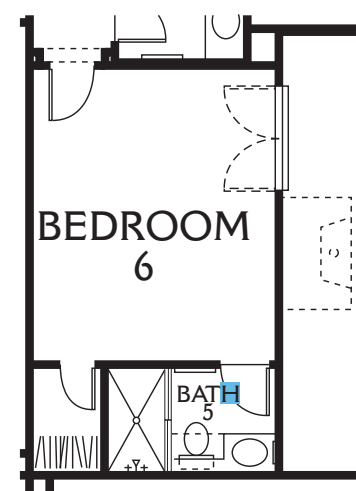

# Residence 1

4,345 - 4,950 Square Feet

4 Bedrooms - Study - Bonus - 3<sup>1/2</sup> Baths

First Floor  
Optional  
Bedroom 6/Bath 5  
at Study

First Floor  
Optional 2-Story  
Casita w/Garage  
At Garage 2

Second Floor  
Optional 2-Story  
Casita/Bath 7

Second Floor  
Optional  
Bedroom 5/Bath 4  
at Bonus

Second Floor  
Optional Deck 3  
(at certain elevations only)