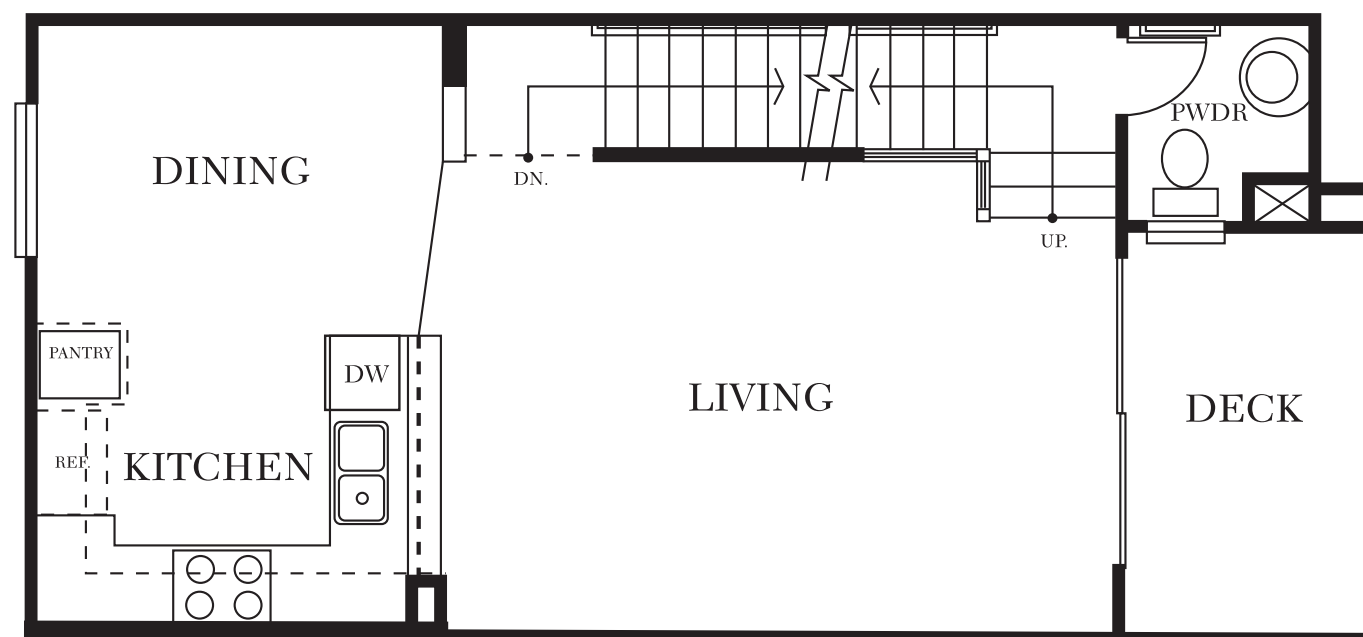

THIRD FLOOR

SECOND FLOOR

FIRST FLOOR

**TREVIANA**  
**PLAN ONE**  
 2 BEDROOM  
 2 1/2 BATH + DEN  
 1,245 SQ. FT.