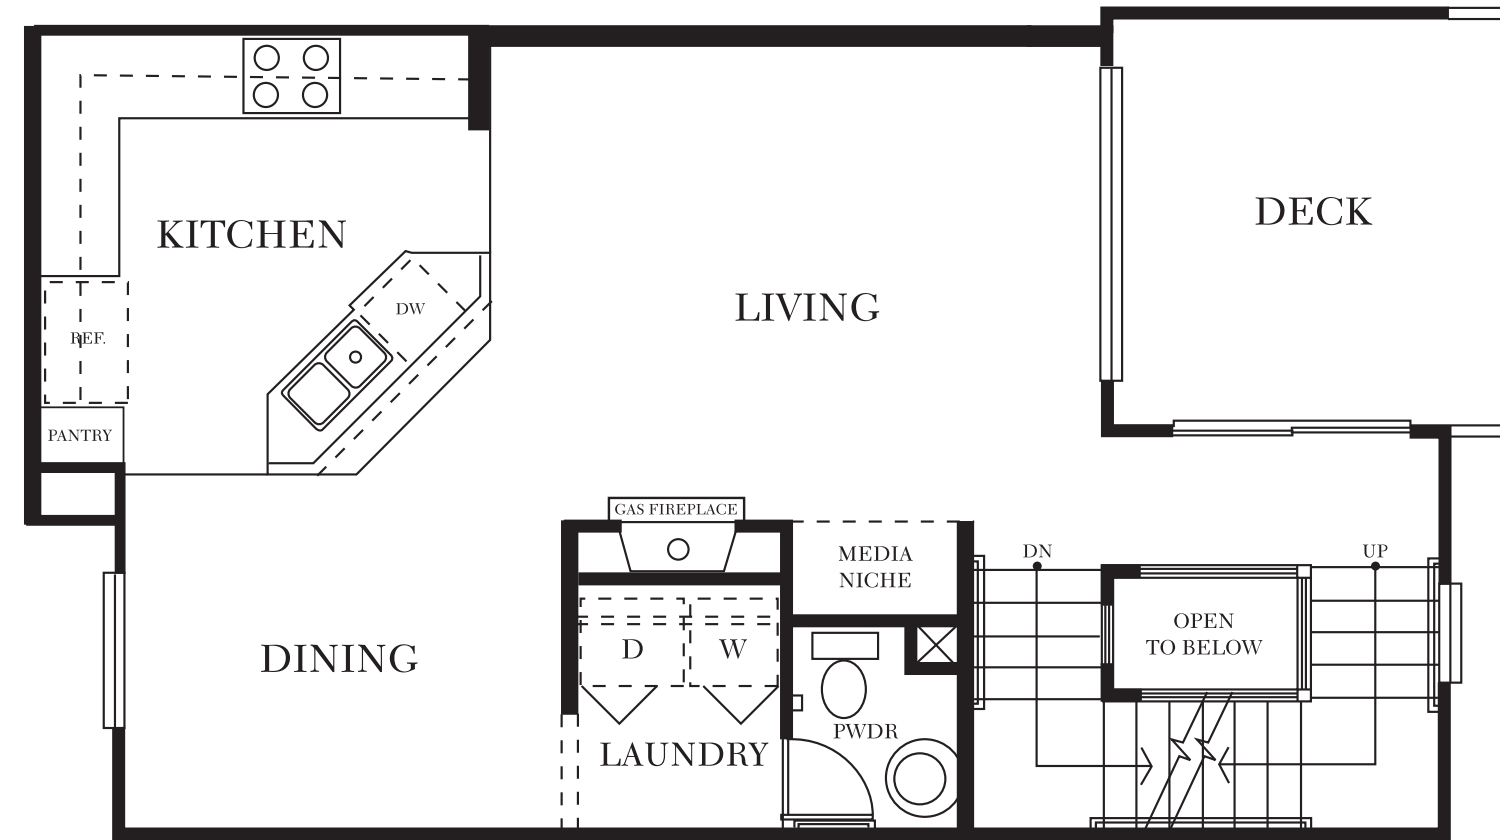

THIRD FLOOR

SECOND FLOOR

FIRST FLOOR

TREVIANA
PLAN TWO
 2 BEDROOM
 2 1/2 BATH + DEN
 1,400 SQ. FT.