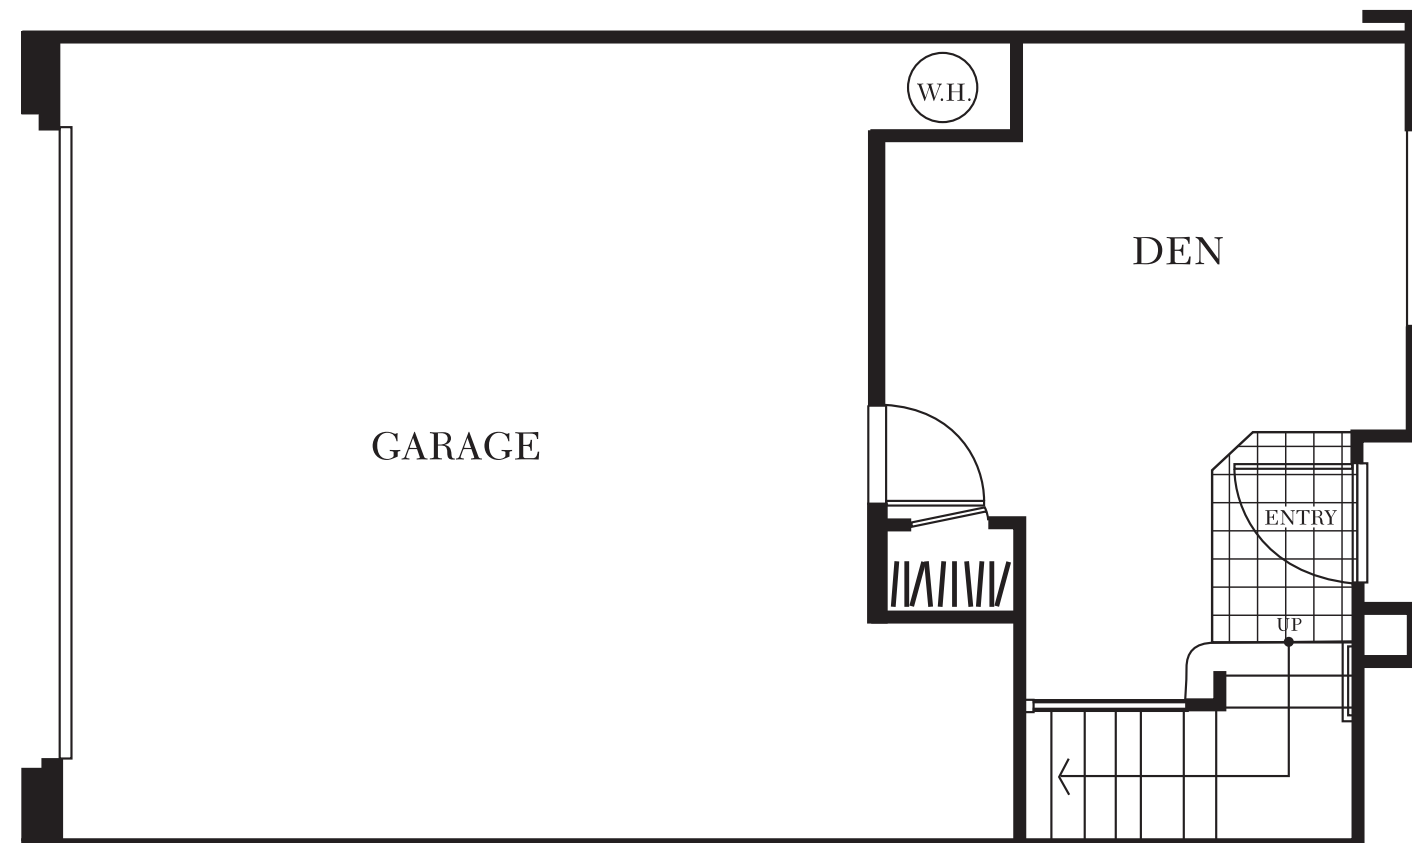

THIRD FLOOR

SECOND FLOOR

FIRST FLOOR

TREVIANA
PLAN TWO
 2 BEDROOM
 2 1/2 BATH + DEN
 1,400 SQ. FT.