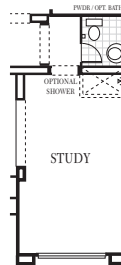

FIRST FLOOR

SECOND FLOOR

OPTIONAL BEDROOM 4 AT DEN

OPTIONAL CASITA AT GARAGE 1

OPTIONAL BEDROOM 5 AT BONUS

OPTIONAL STUDY AT GARAGE 1

OPT. DEN / FAMILY ROOM OPENING

## RESIDENCE TWO

3 BEDROOM • 2 1/2 BATH  
3,510 SQ. FT.