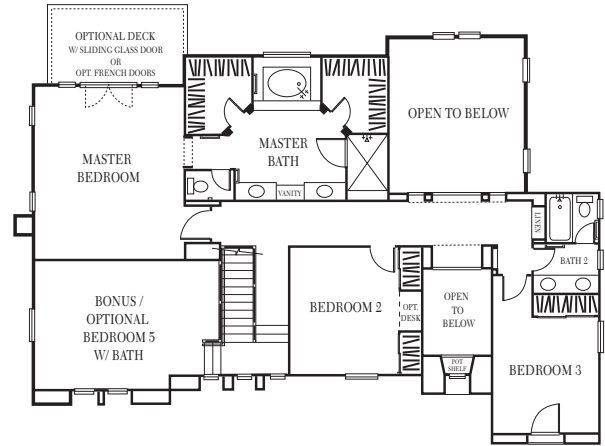

FIRST FLOOR

SECOND FLOOR

OPTIONAL BEDROOM 4 AT DEN

OPTIONAL CASITA AT GARAGE 1

OPTIONAL BEDROOM 5 AT BONUS

OPTIONAL STUDY AT GARAGE 1

OPT. DEN / FAMILY ROOM OPENING

## RESIDENCE TWO

3 BEDROOM • 2 1/2 BATH  
3,510 SQ. FT.