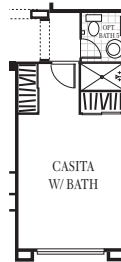

FIRST FLOOR

SECOND FLOOR

OPTIONAL BEDROOM 4 AT DEN

OPTIONAL CASITA AT GARAGE 1

OPTIONAL BEDROOM 5 AT BONUS

OPTIONAL STUDY AT GARAGE 1

OPT. DEN / FAMILY ROOM OPENING

## RESIDENCE TWO

3 BEDROOM • 2 1/2 BATH  
3,510 SQ. FT.