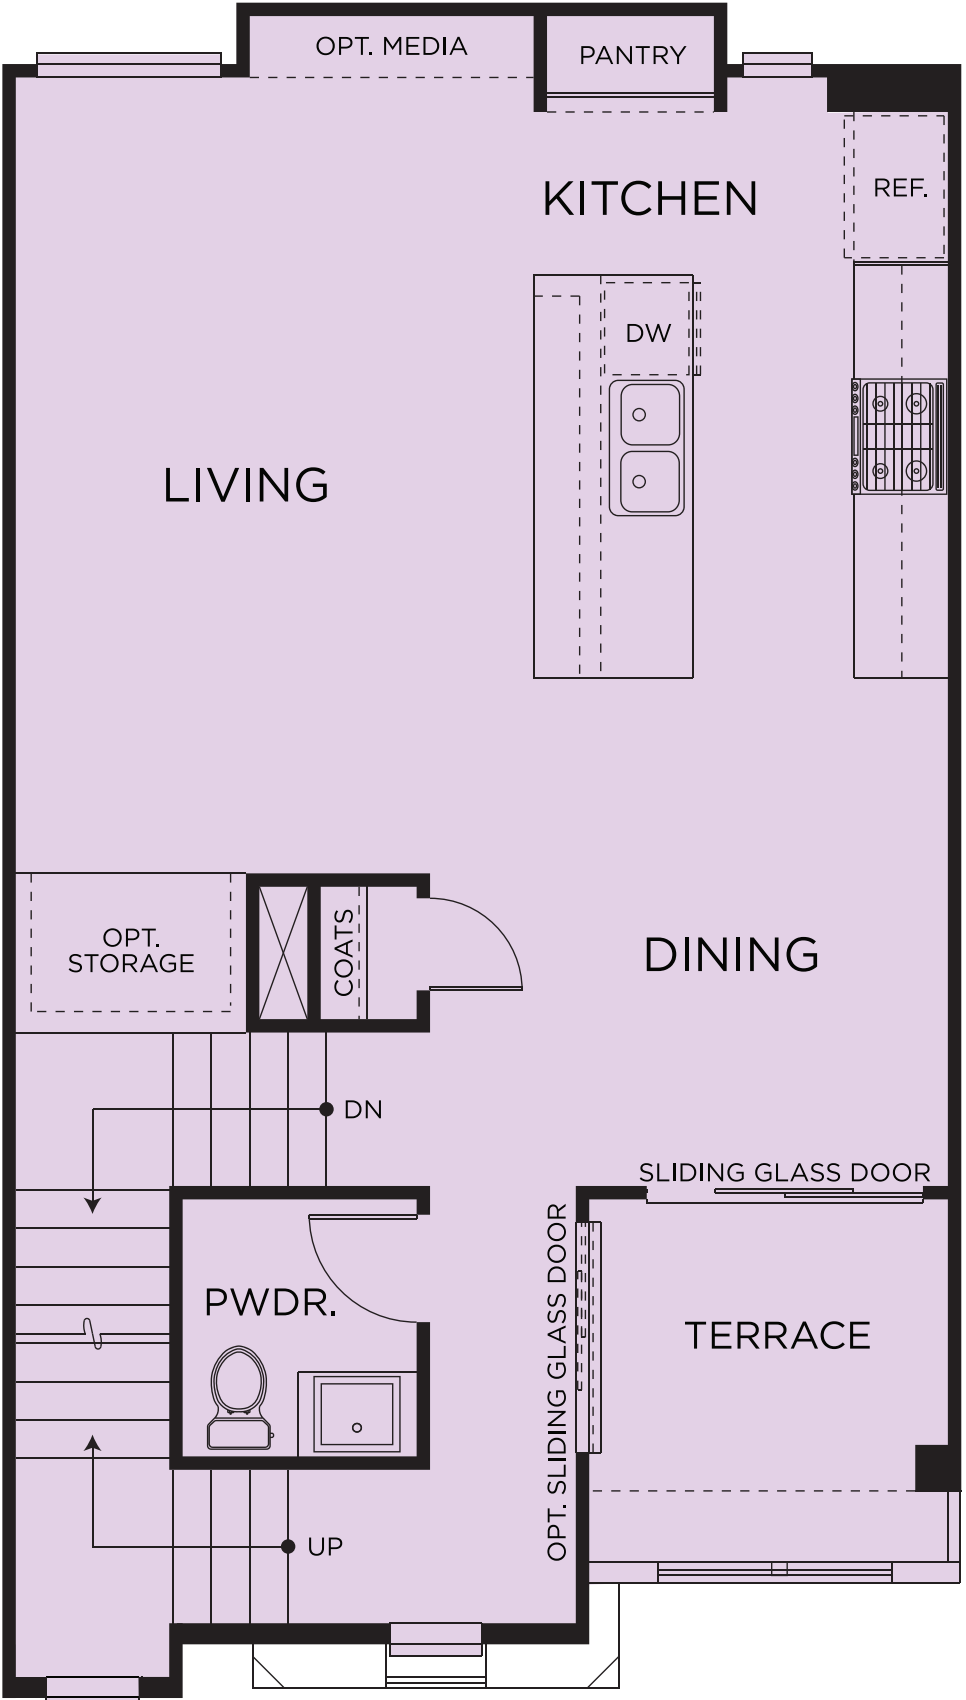

RESIDENCE ONE

1,569 Sq. Ft.

3 Bedrooms

Flex Space

2.5 Bath + Opt. Powder

Private Terrace

First Floor

Second Floor

Third Floor