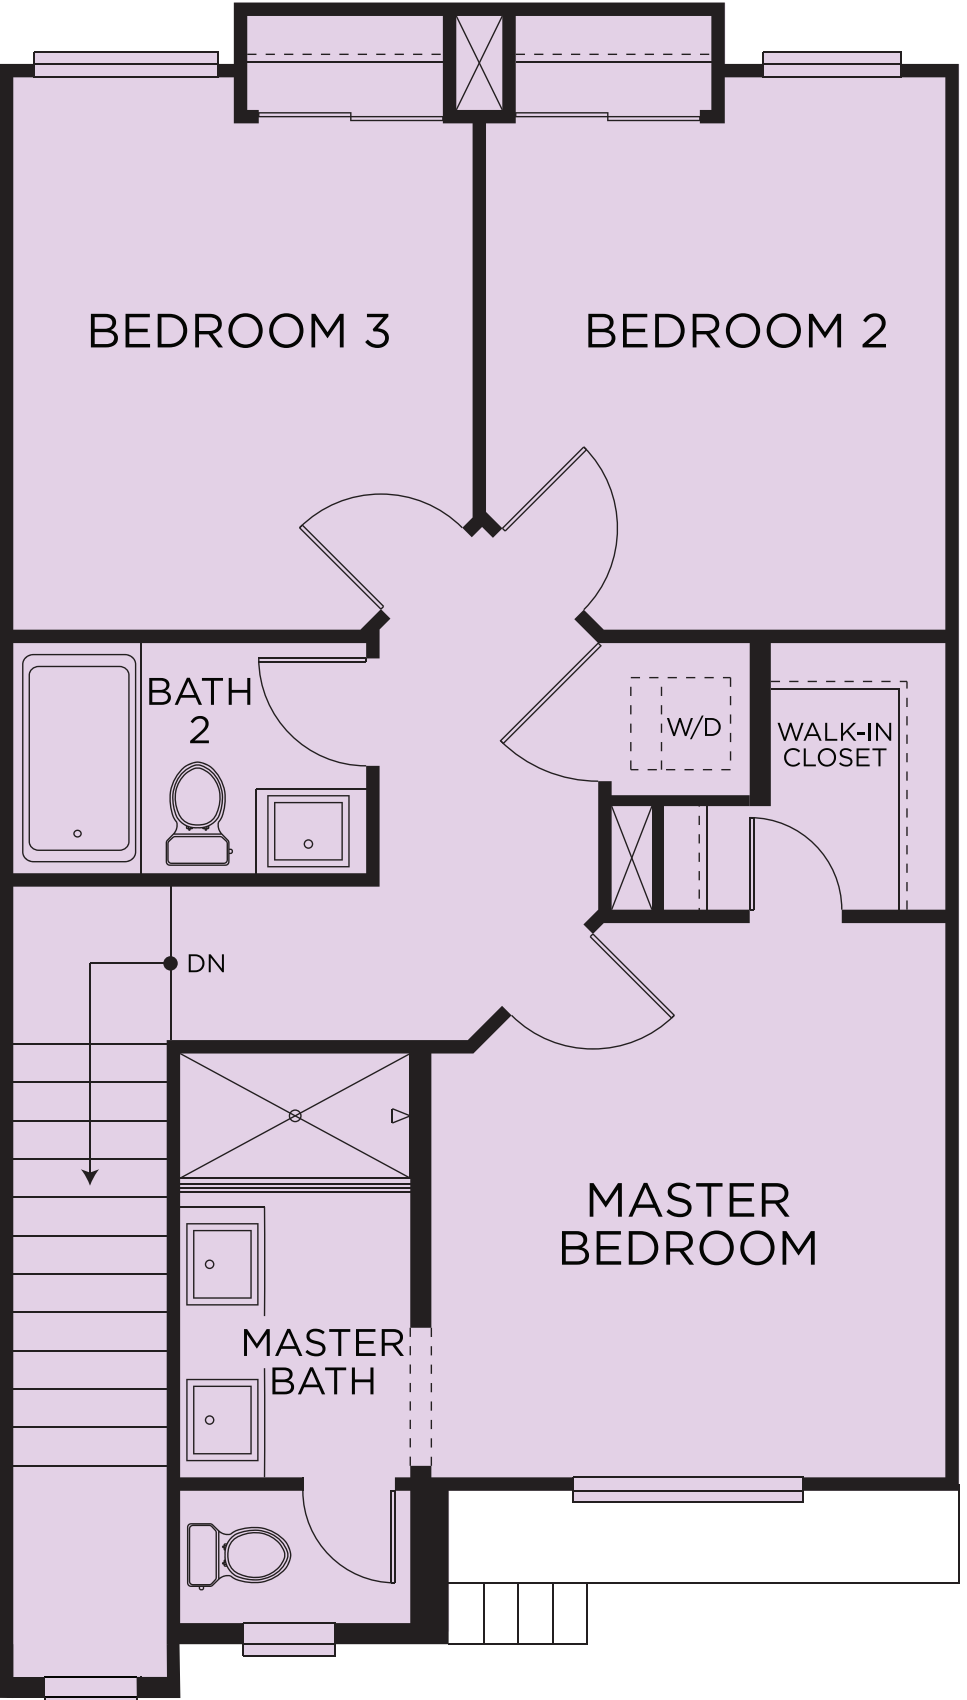

RESIDENCE ONE

1,569 Sq. Ft.

3 Bedrooms

Flex Space

2.5 Bath + Opt. Powder

Private Terrace

First Floor

Second Floor

Third Floor