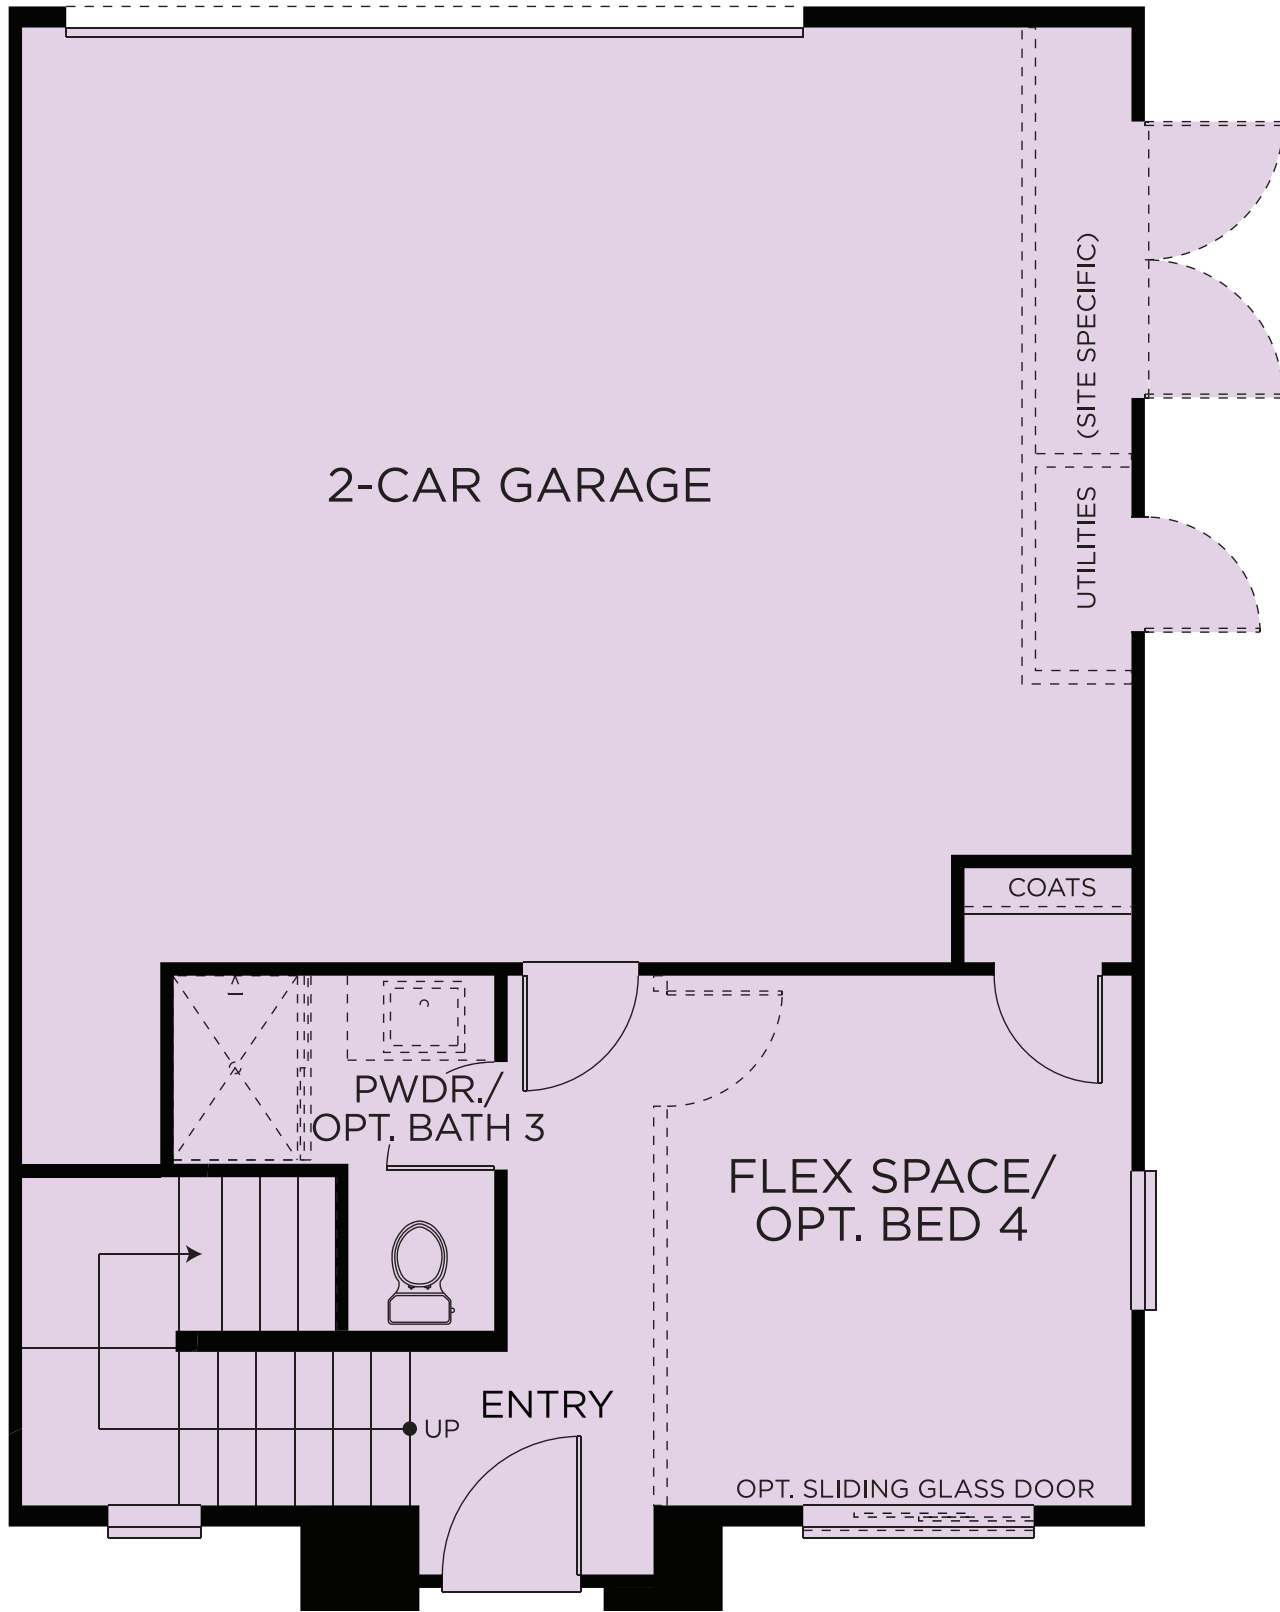

# RESIDENCE THREE

1,824 Sq. Ft.

Up to 4 Bedrooms

Flex Space

Up to 3.5 Bathrooms

Private Terrace

First Floor

Second Floor

Third Floor