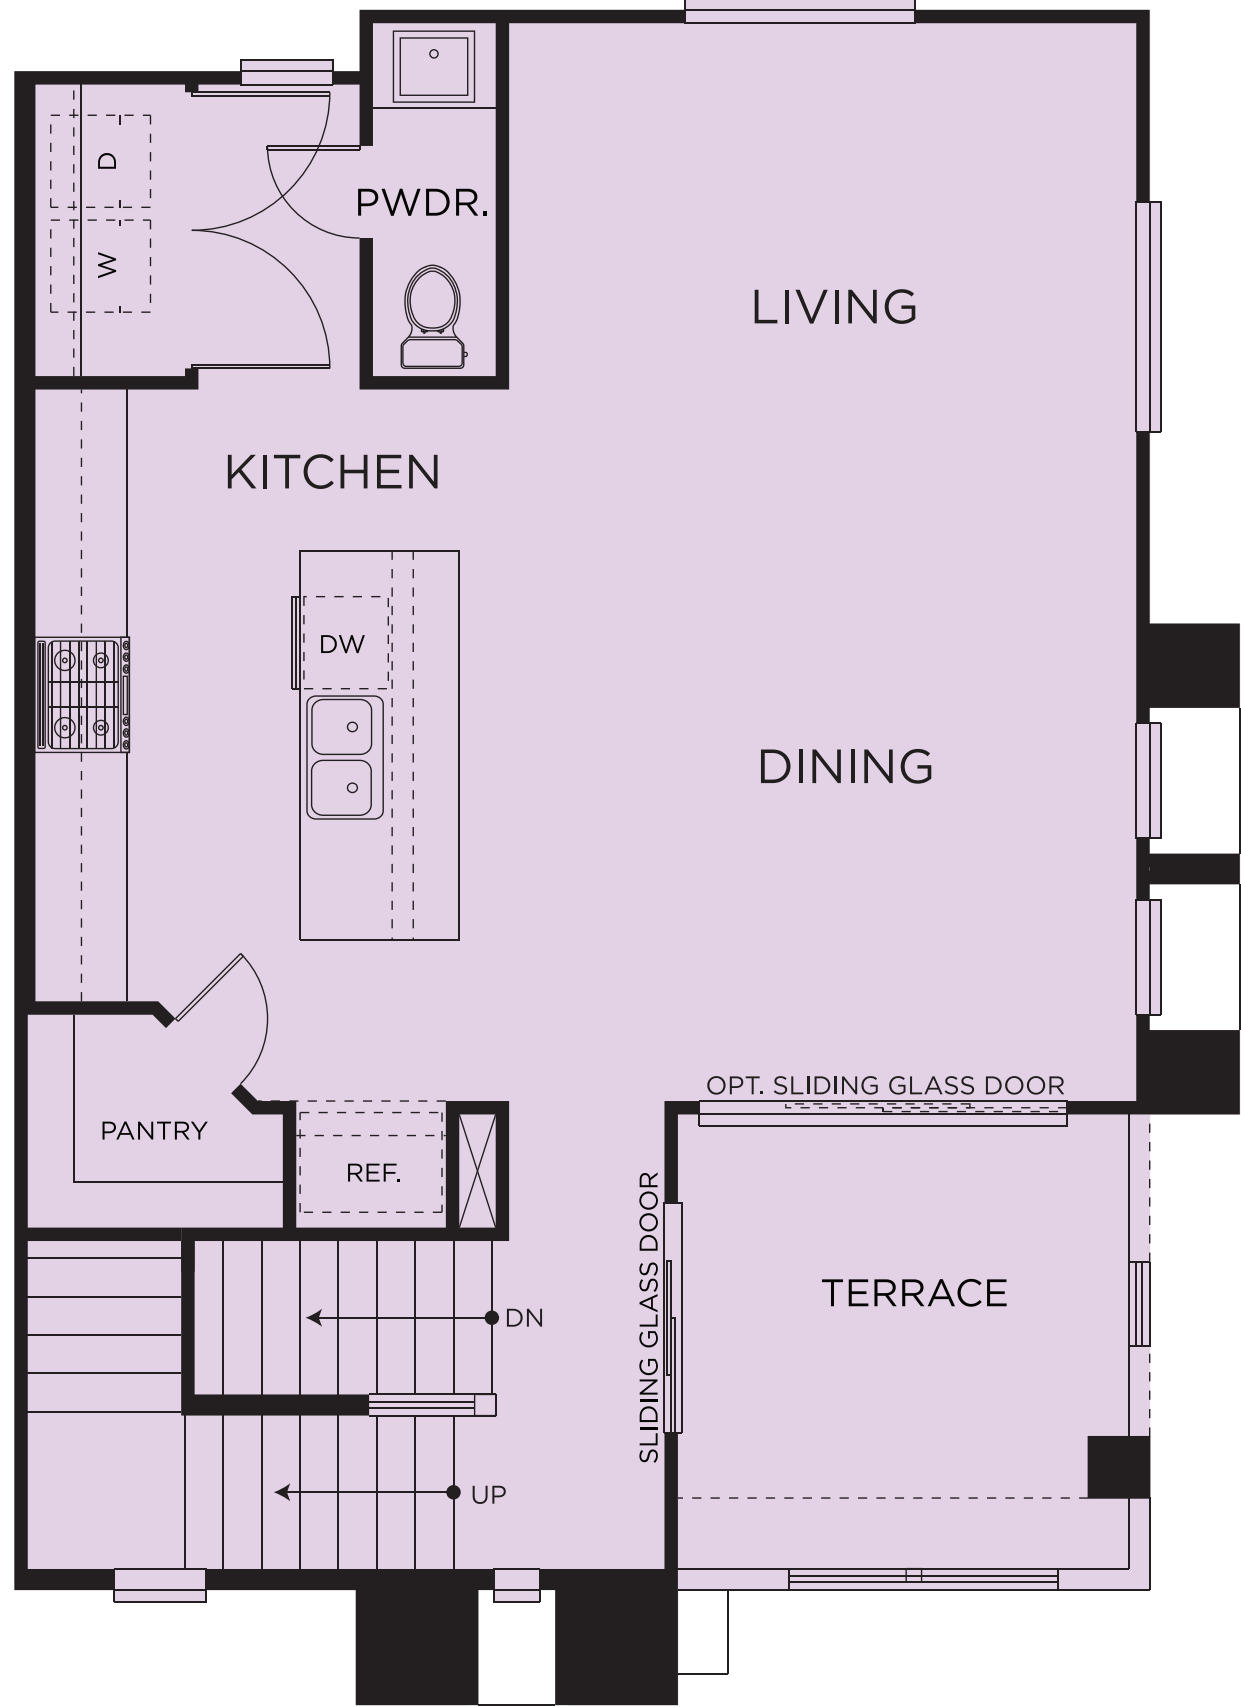

# RESIDENCE THREE

1,824 Sq. Ft.

Up to 4 Bedrooms

Flex Space

Up to 3.5 Bathrooms

Private Terrace

First Floor

Second Floor

Third Floor