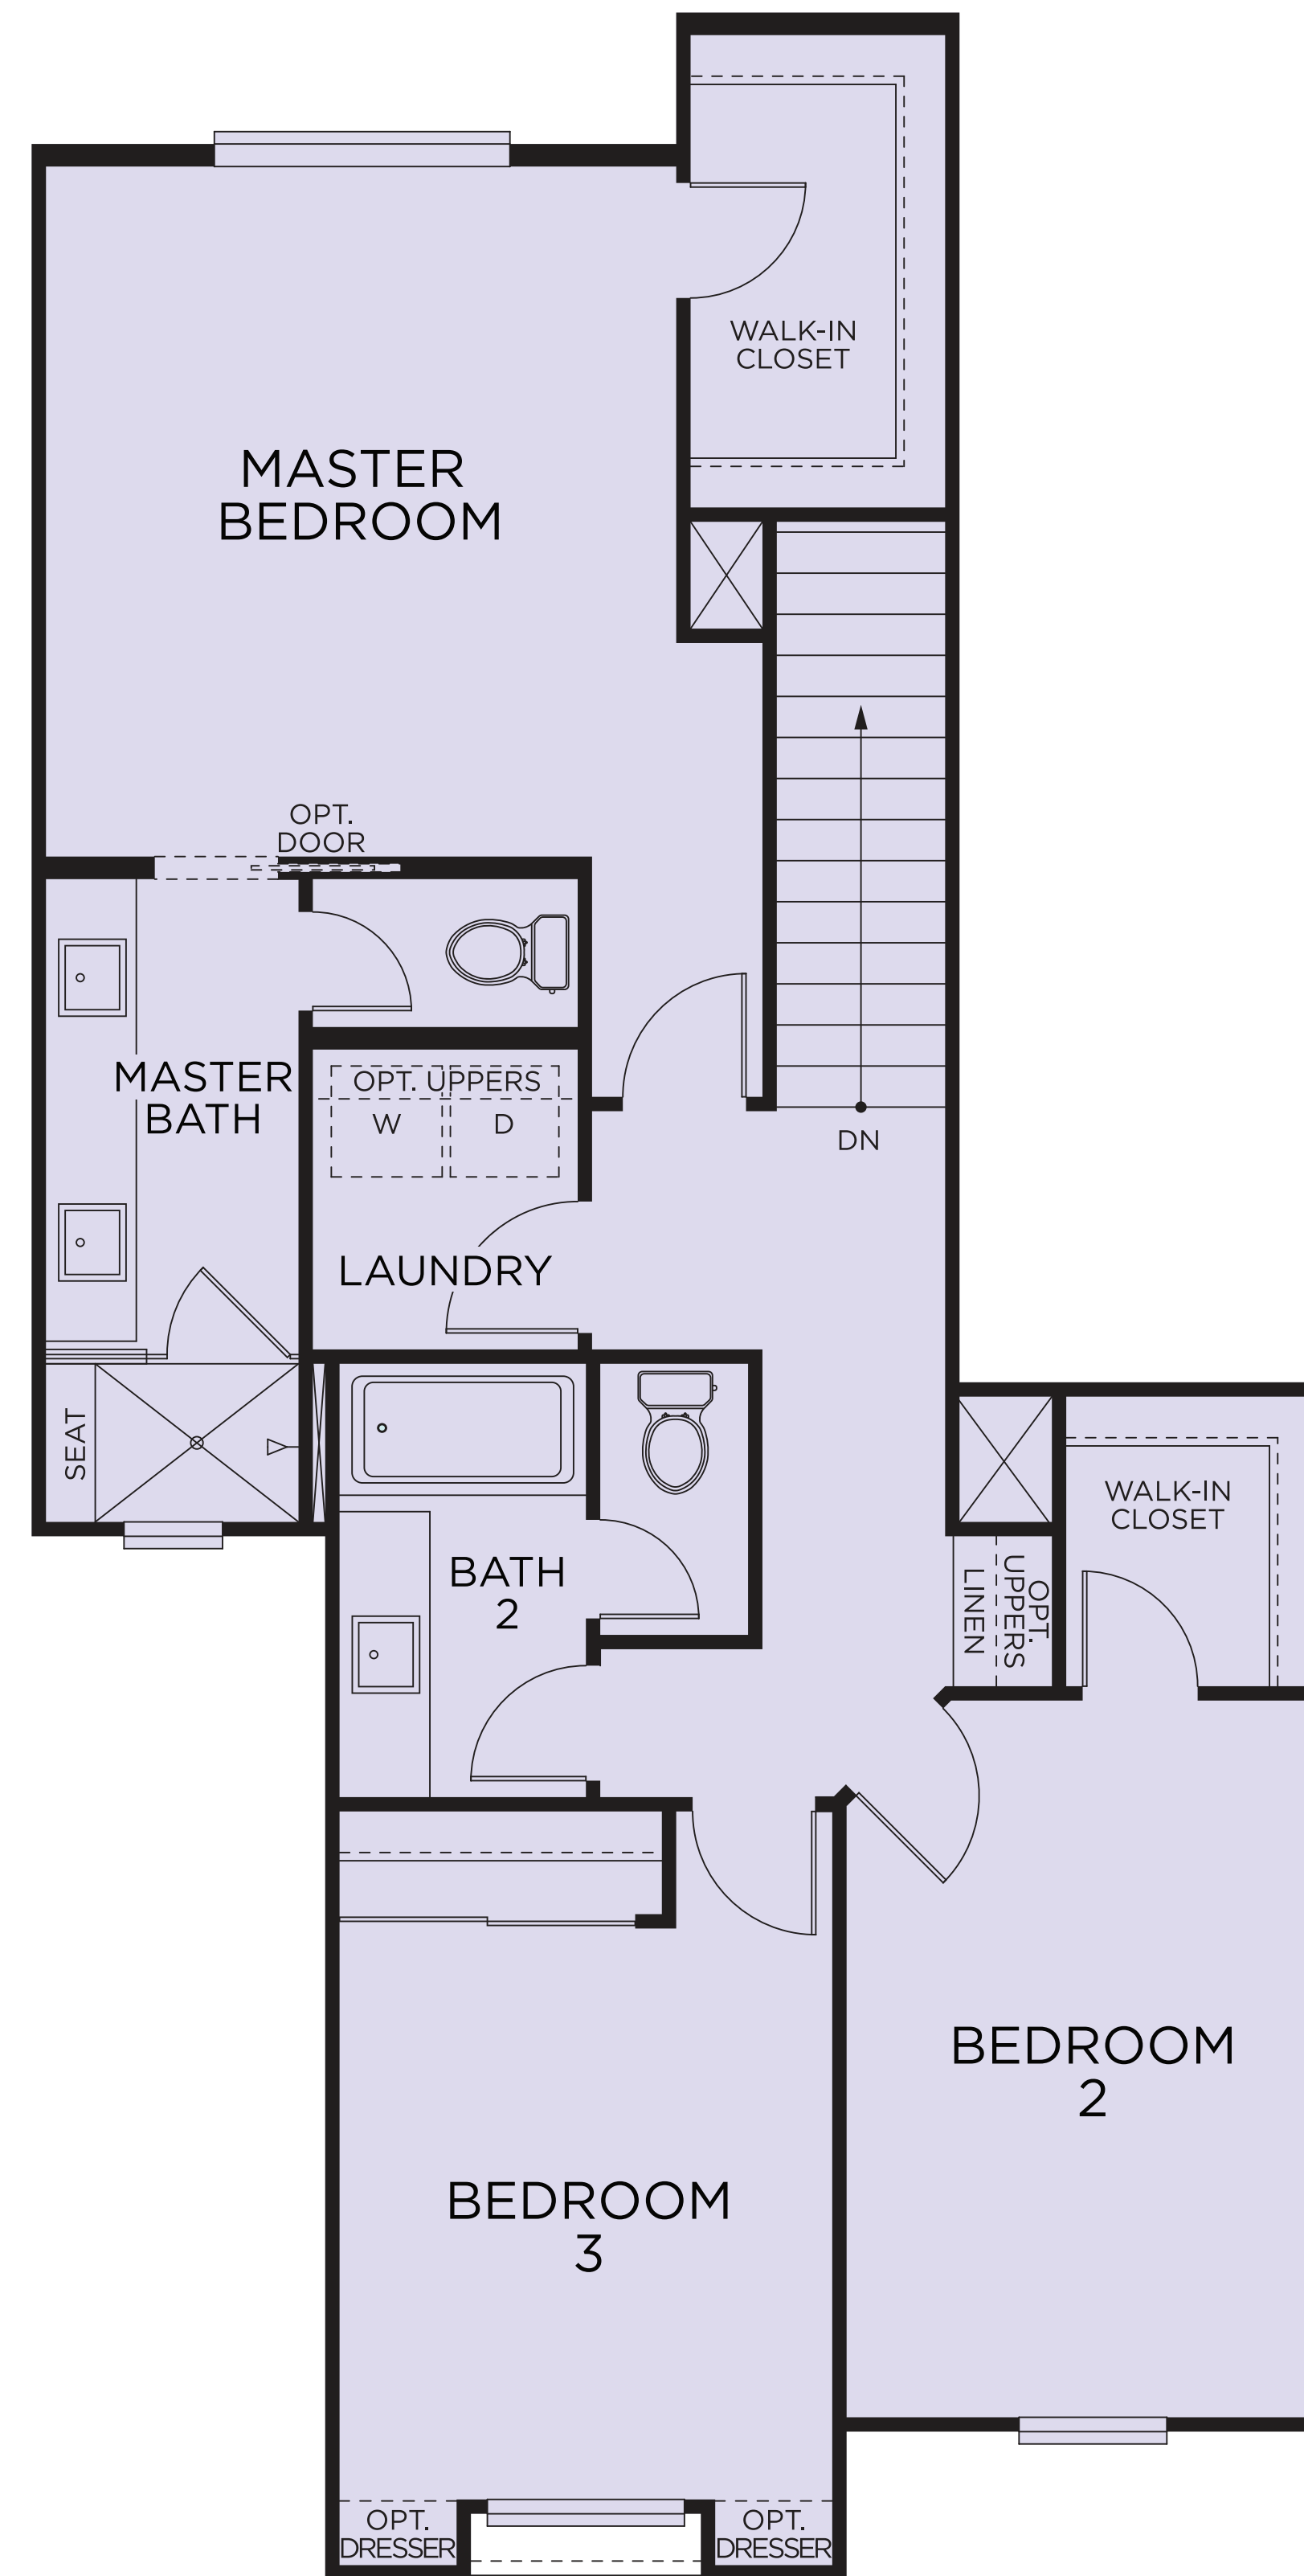

Residence One

1,533 Sq. Ft.

3 Bedrooms

2.5 Bathrooms

- Private Yard for Outdoor Living and Entertaining
- Energy Saving Tankless Water Heater
- Private Gated Entryway

FIRST FLOOR

SECOND FLOOR

- Generous Master Suite with Large Walk-in Closet
- Interior Laundry Room
- Spacious Secondary Bedrooms