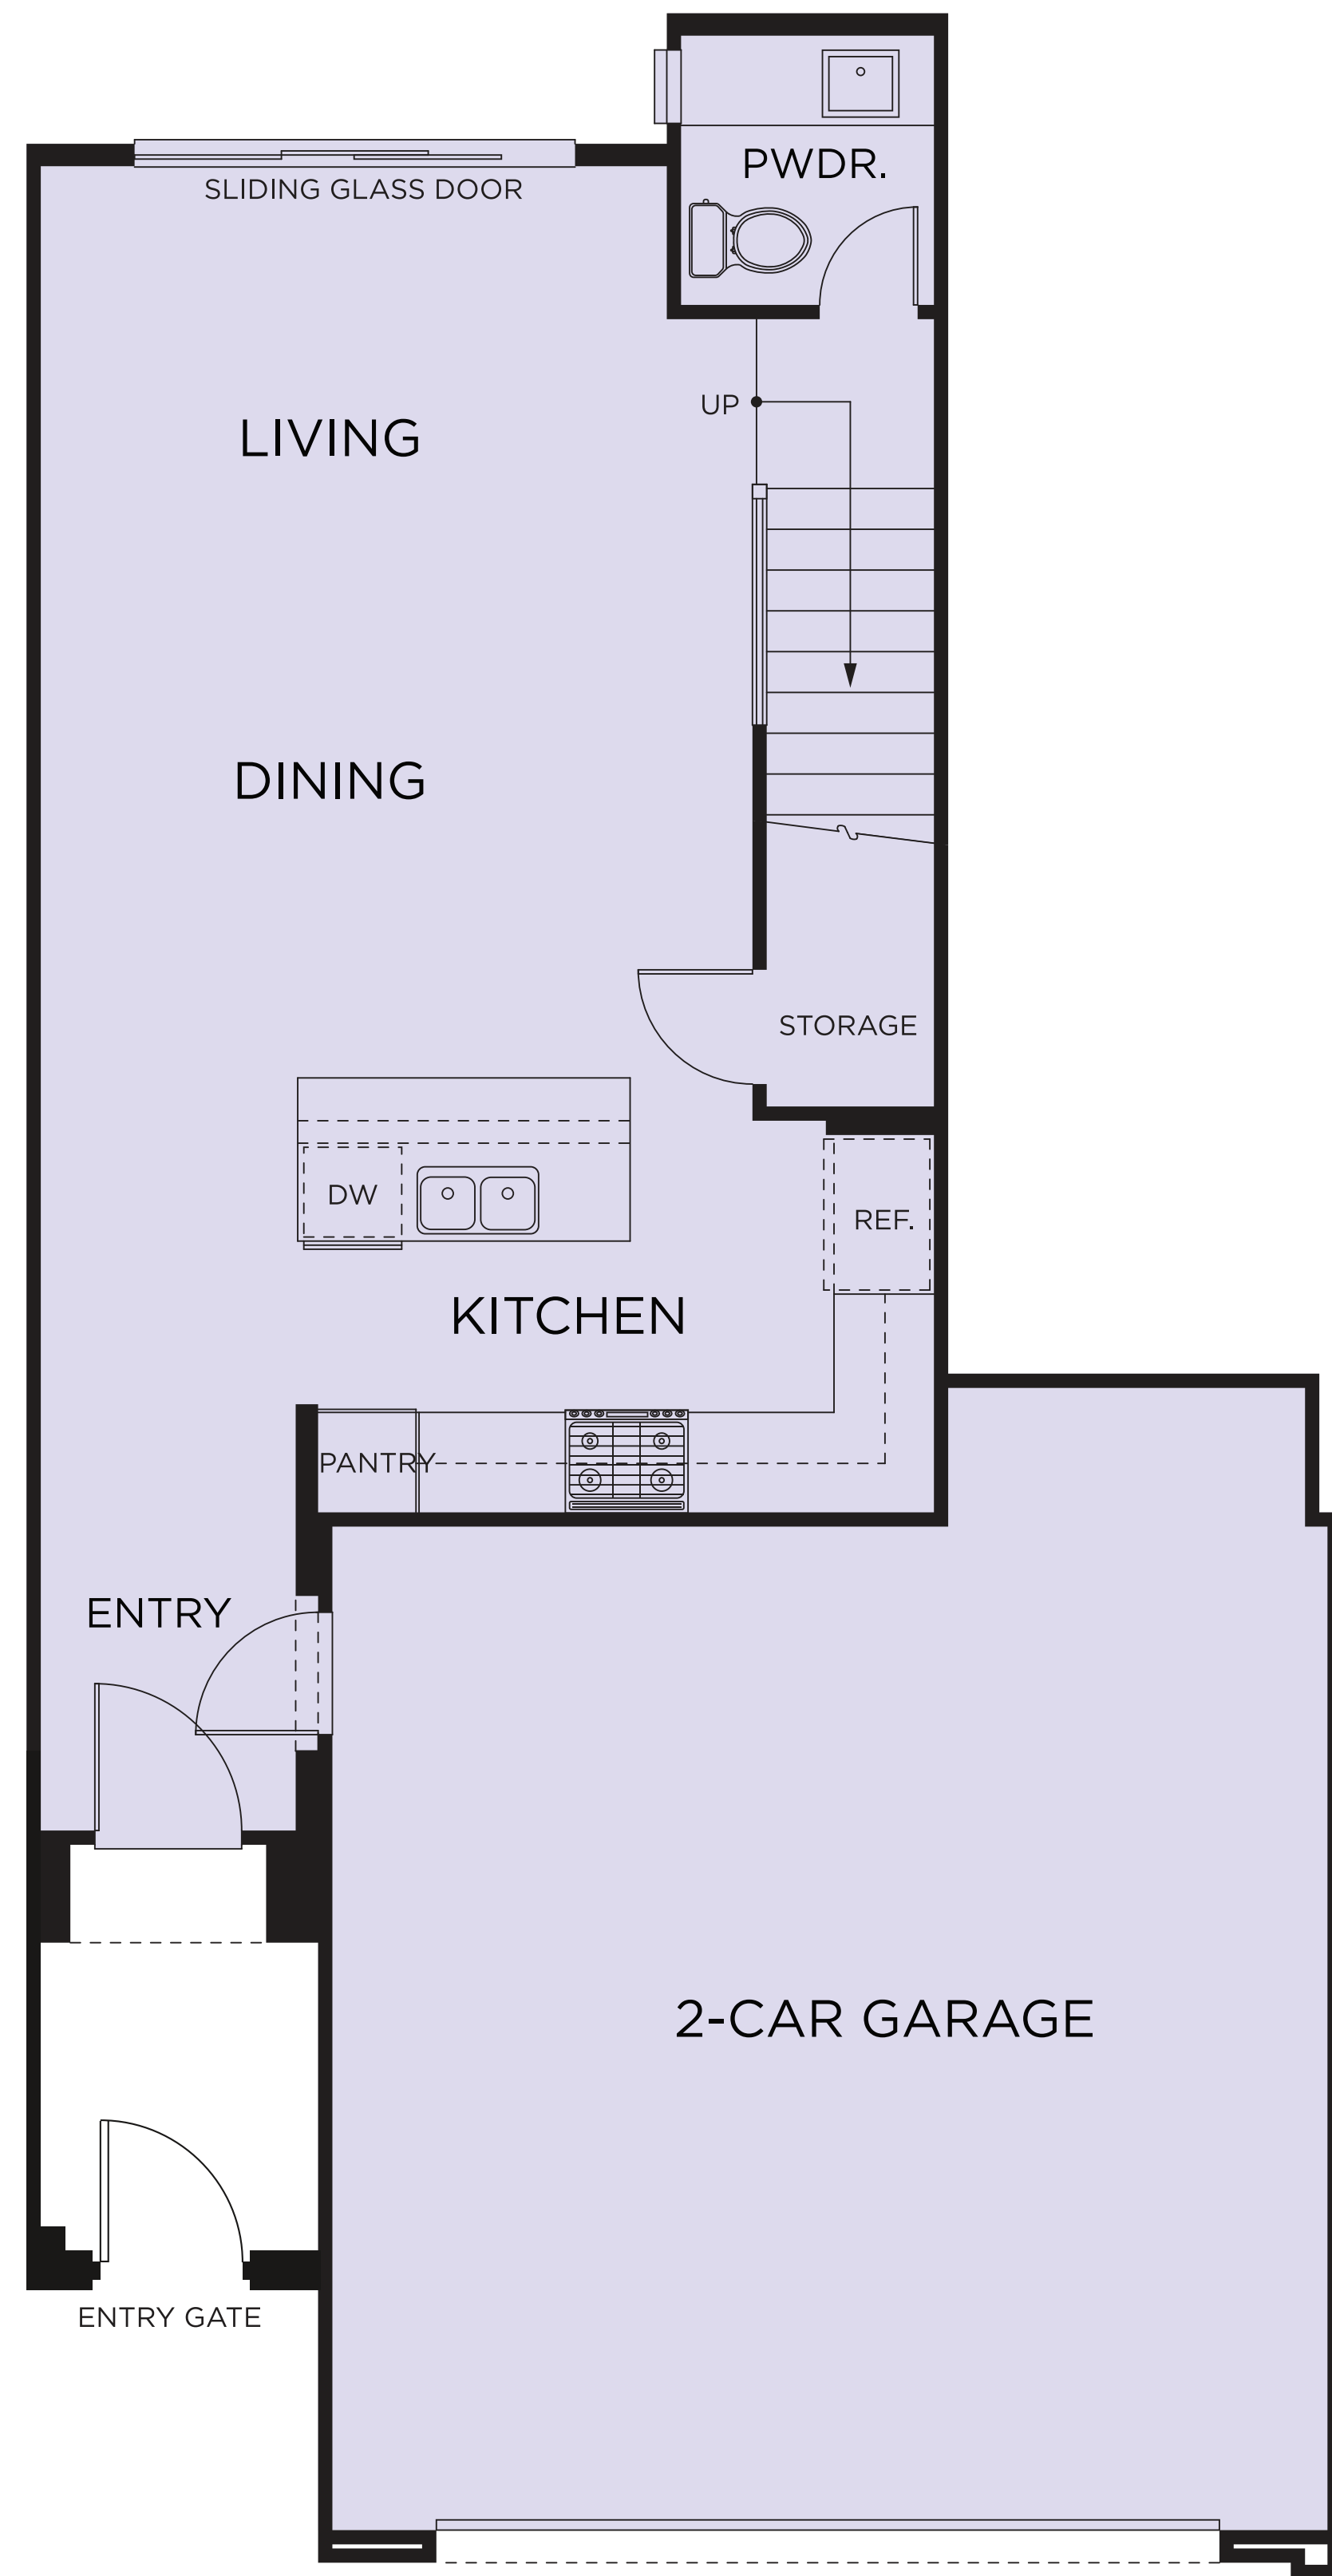

Residence One

1,533 Sq. Ft.

3 Bedrooms

2.5 Bathrooms

- Private Yard for Outdoor Living and Entertaining
- Energy Saving Tankless Water Heater
- Private Gated Entryway

FIRST FLOOR

SECOND FLOOR

- Generous Master Suite with Large Walk-in Closet
- Interior Laundry Room
- Spacious Secondary Bedrooms