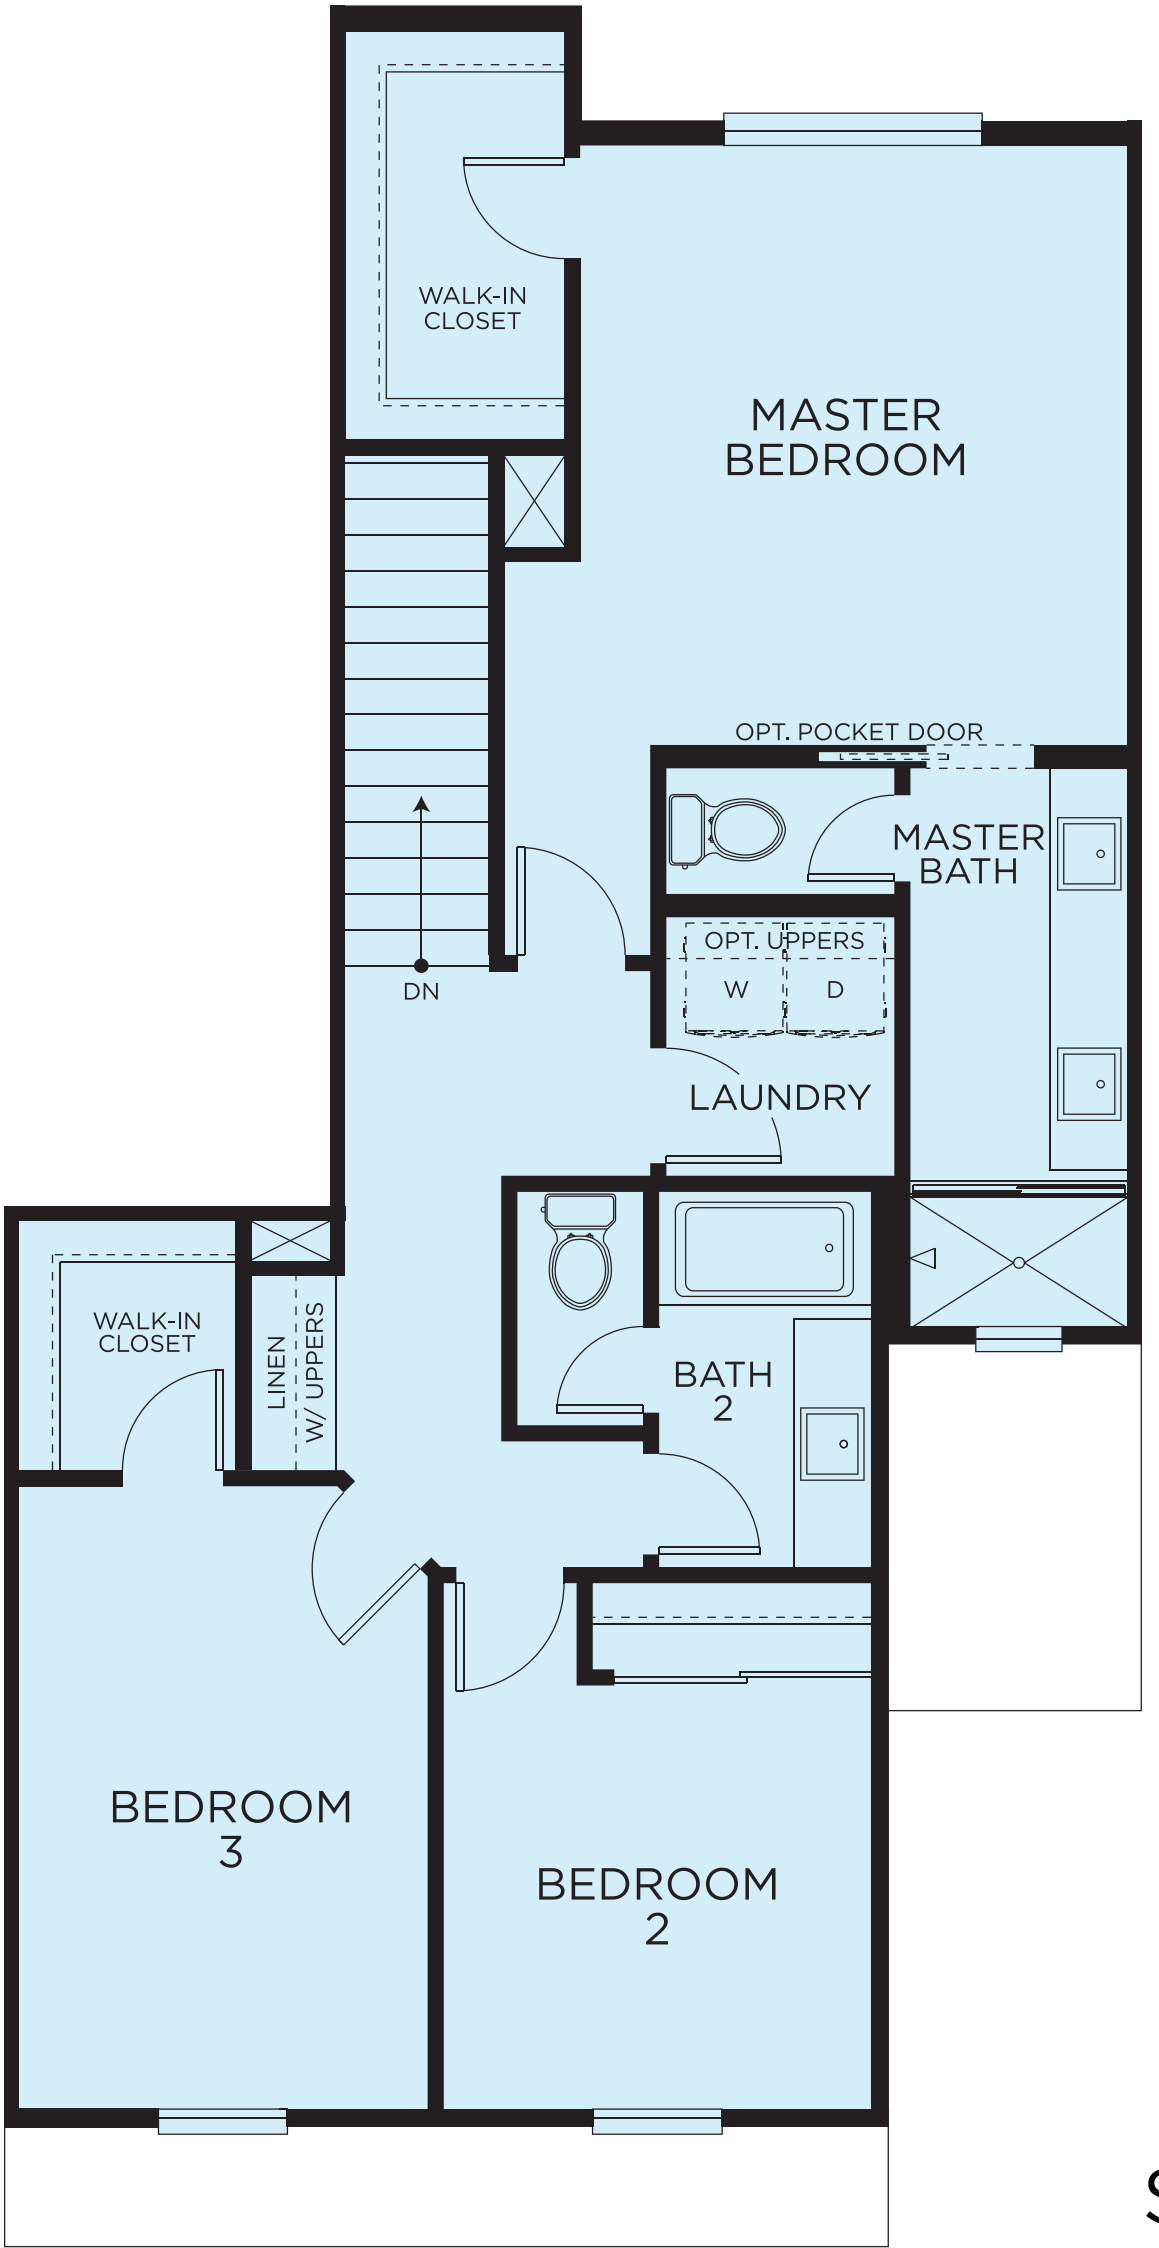

RESIDENCE ONE

1,499 Sq. Ft.

3 Bedrooms

2.5 Bathrooms

Laundry Room

Private Gated Entryway

First Floor

Second Floor