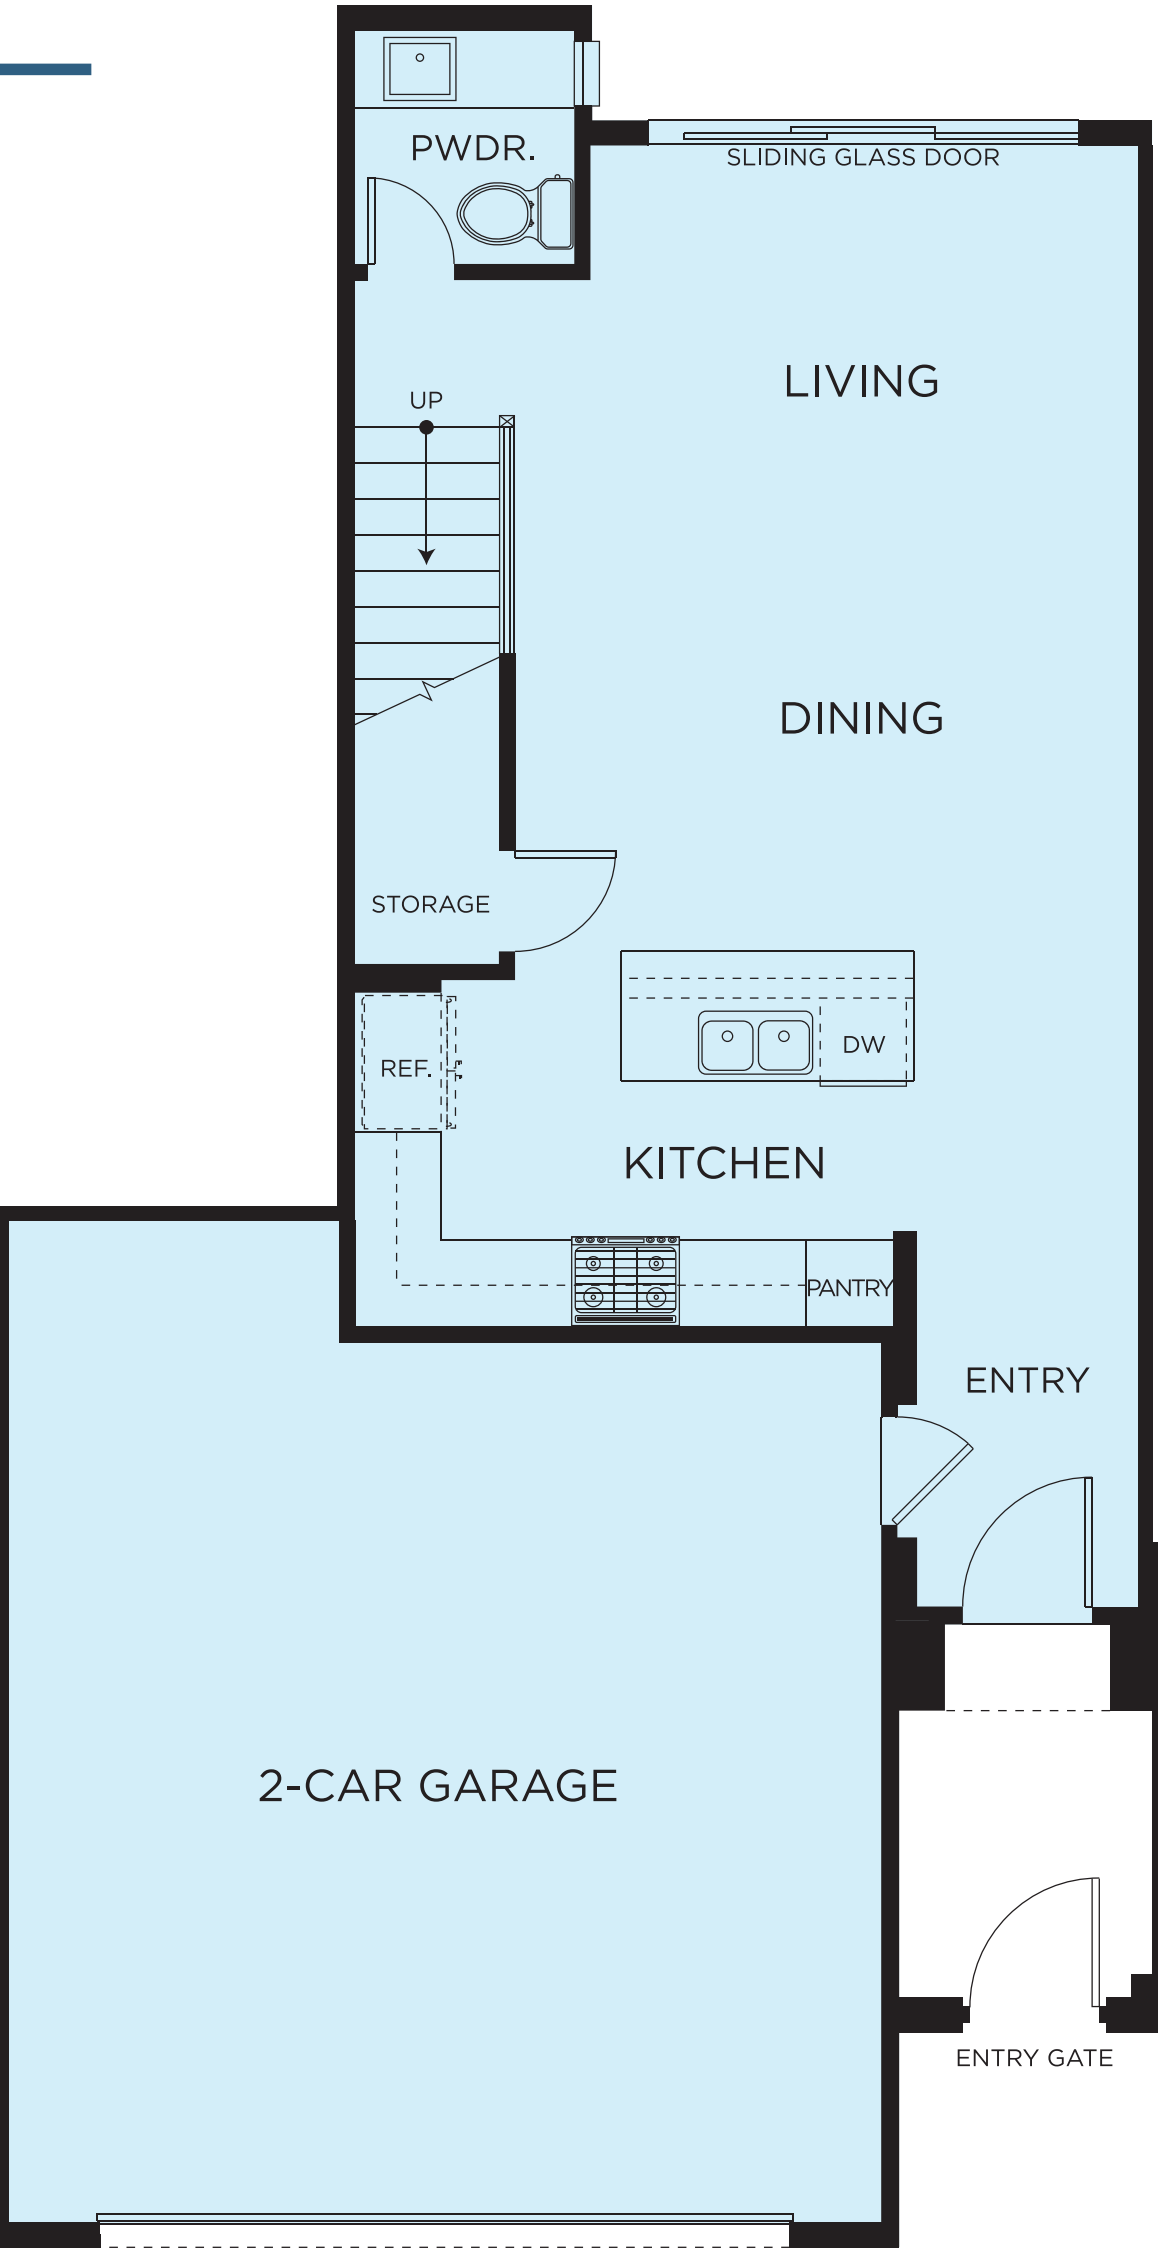

RESIDENCE ONE

1,499 Sq. Ft.

3 Bedrooms

2.5 Bathrooms

Laundry Room

Private Gated Entryway

First Floor

Second Floor