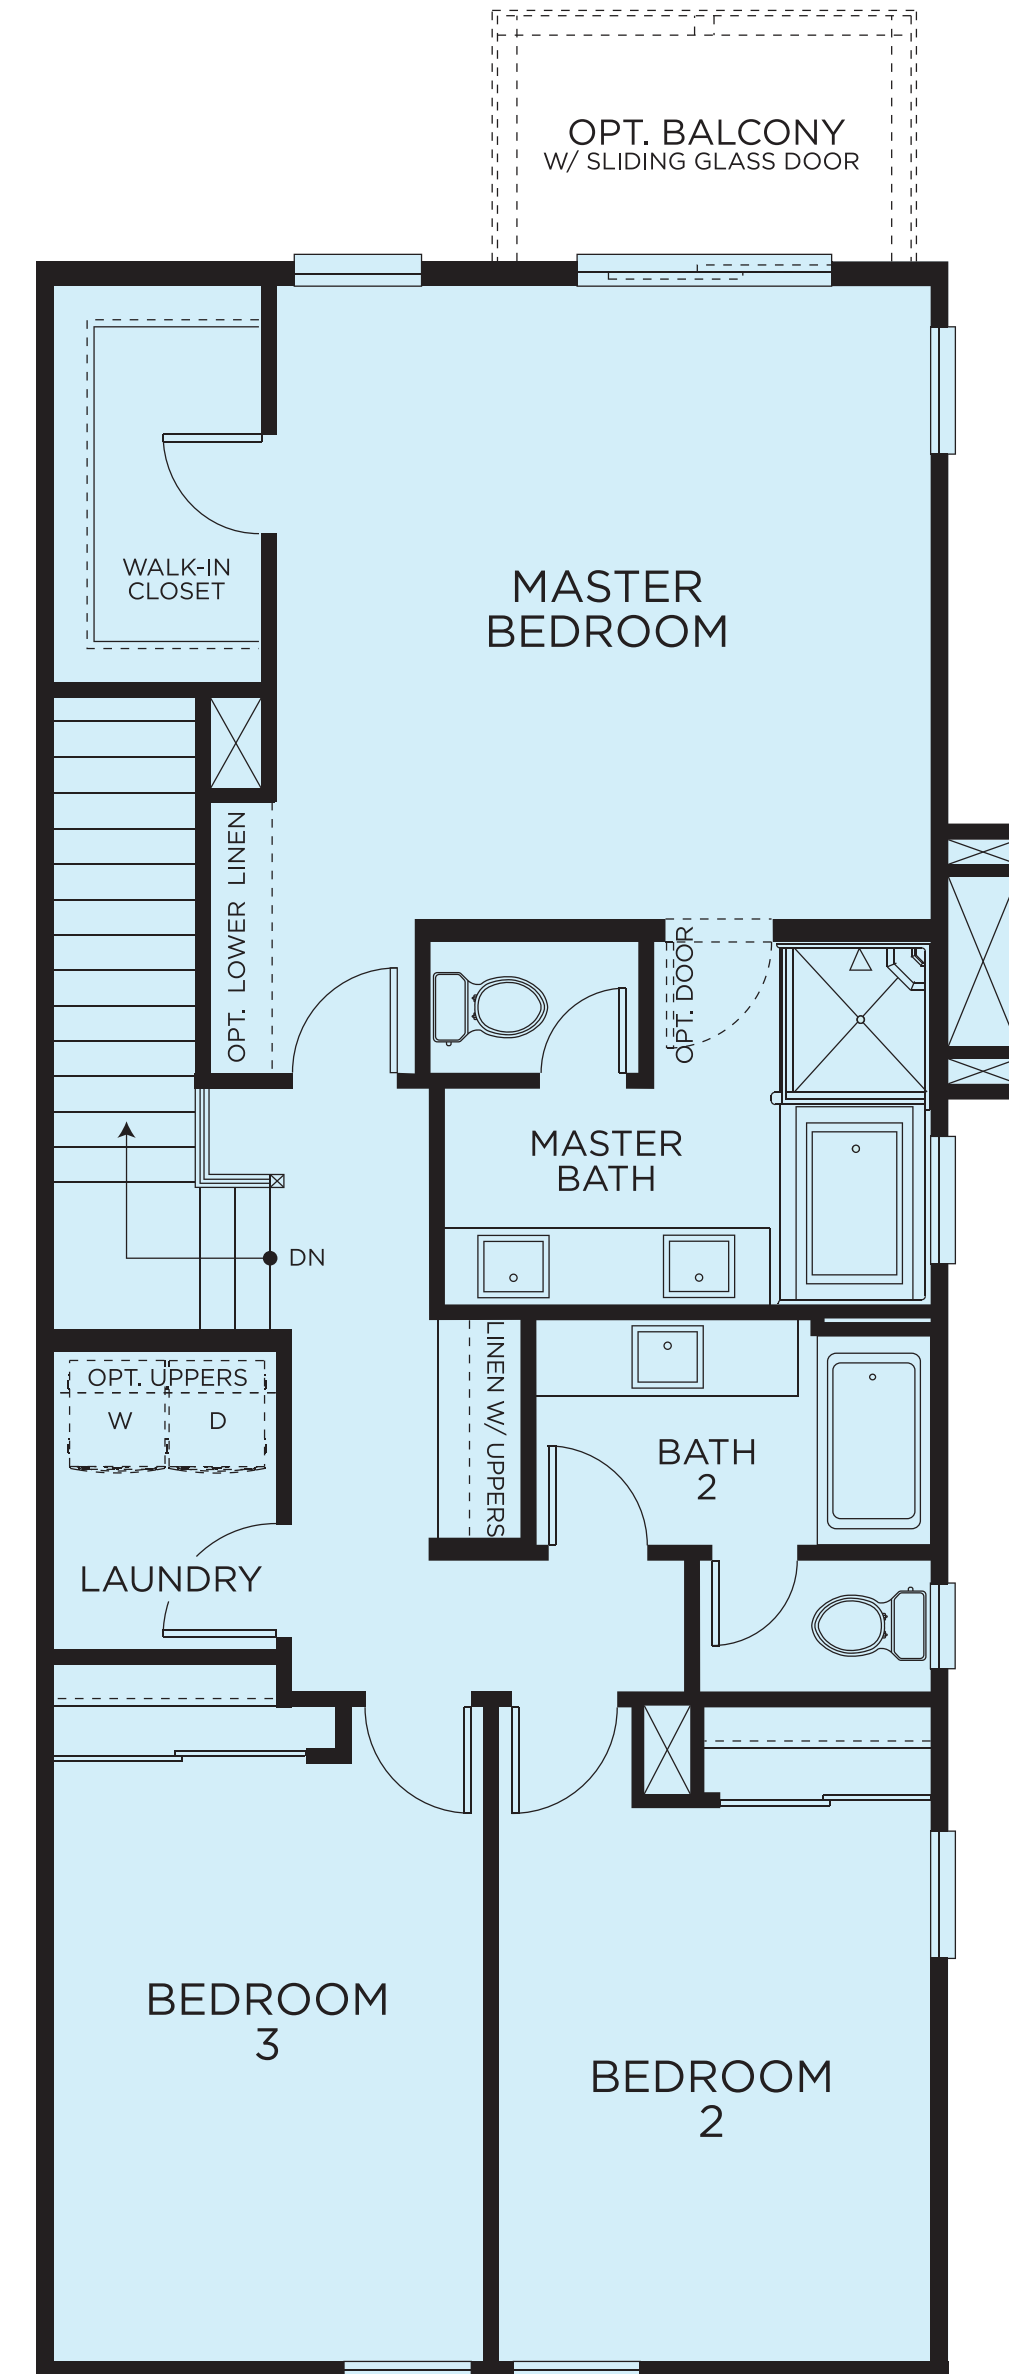

# RESIDENCE TWO

1,600 Sq. Ft.

3 Bedrooms

2.5 Bathrooms

Laundry Room

Optional Balcony

First Floor

Second Floor