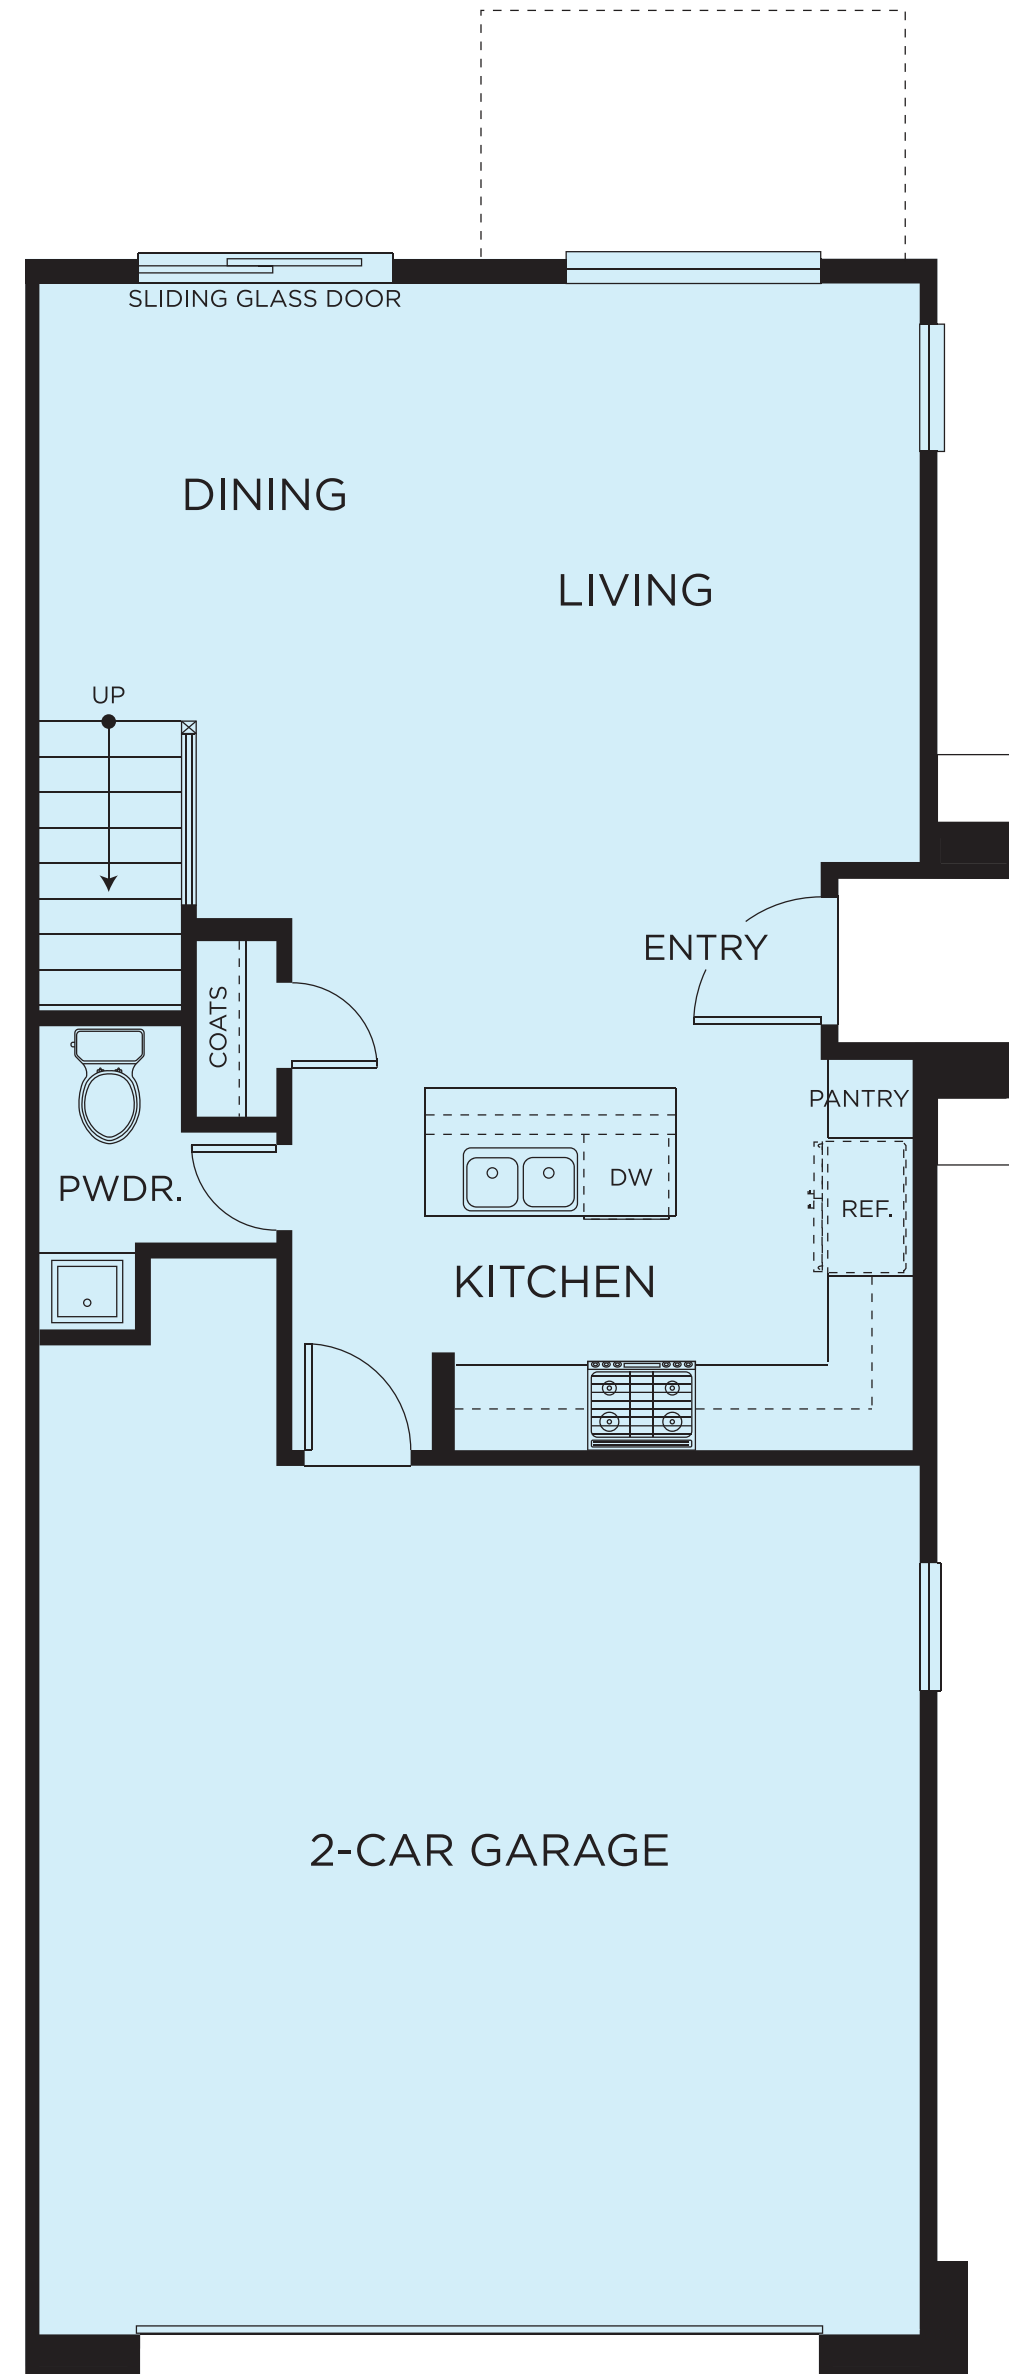

# RESIDENCE TWO

1,600 Sq. Ft.

3 Bedrooms

2.5 Bathrooms

Laundry Room

Optional Balcony

First Floor

Second Floor