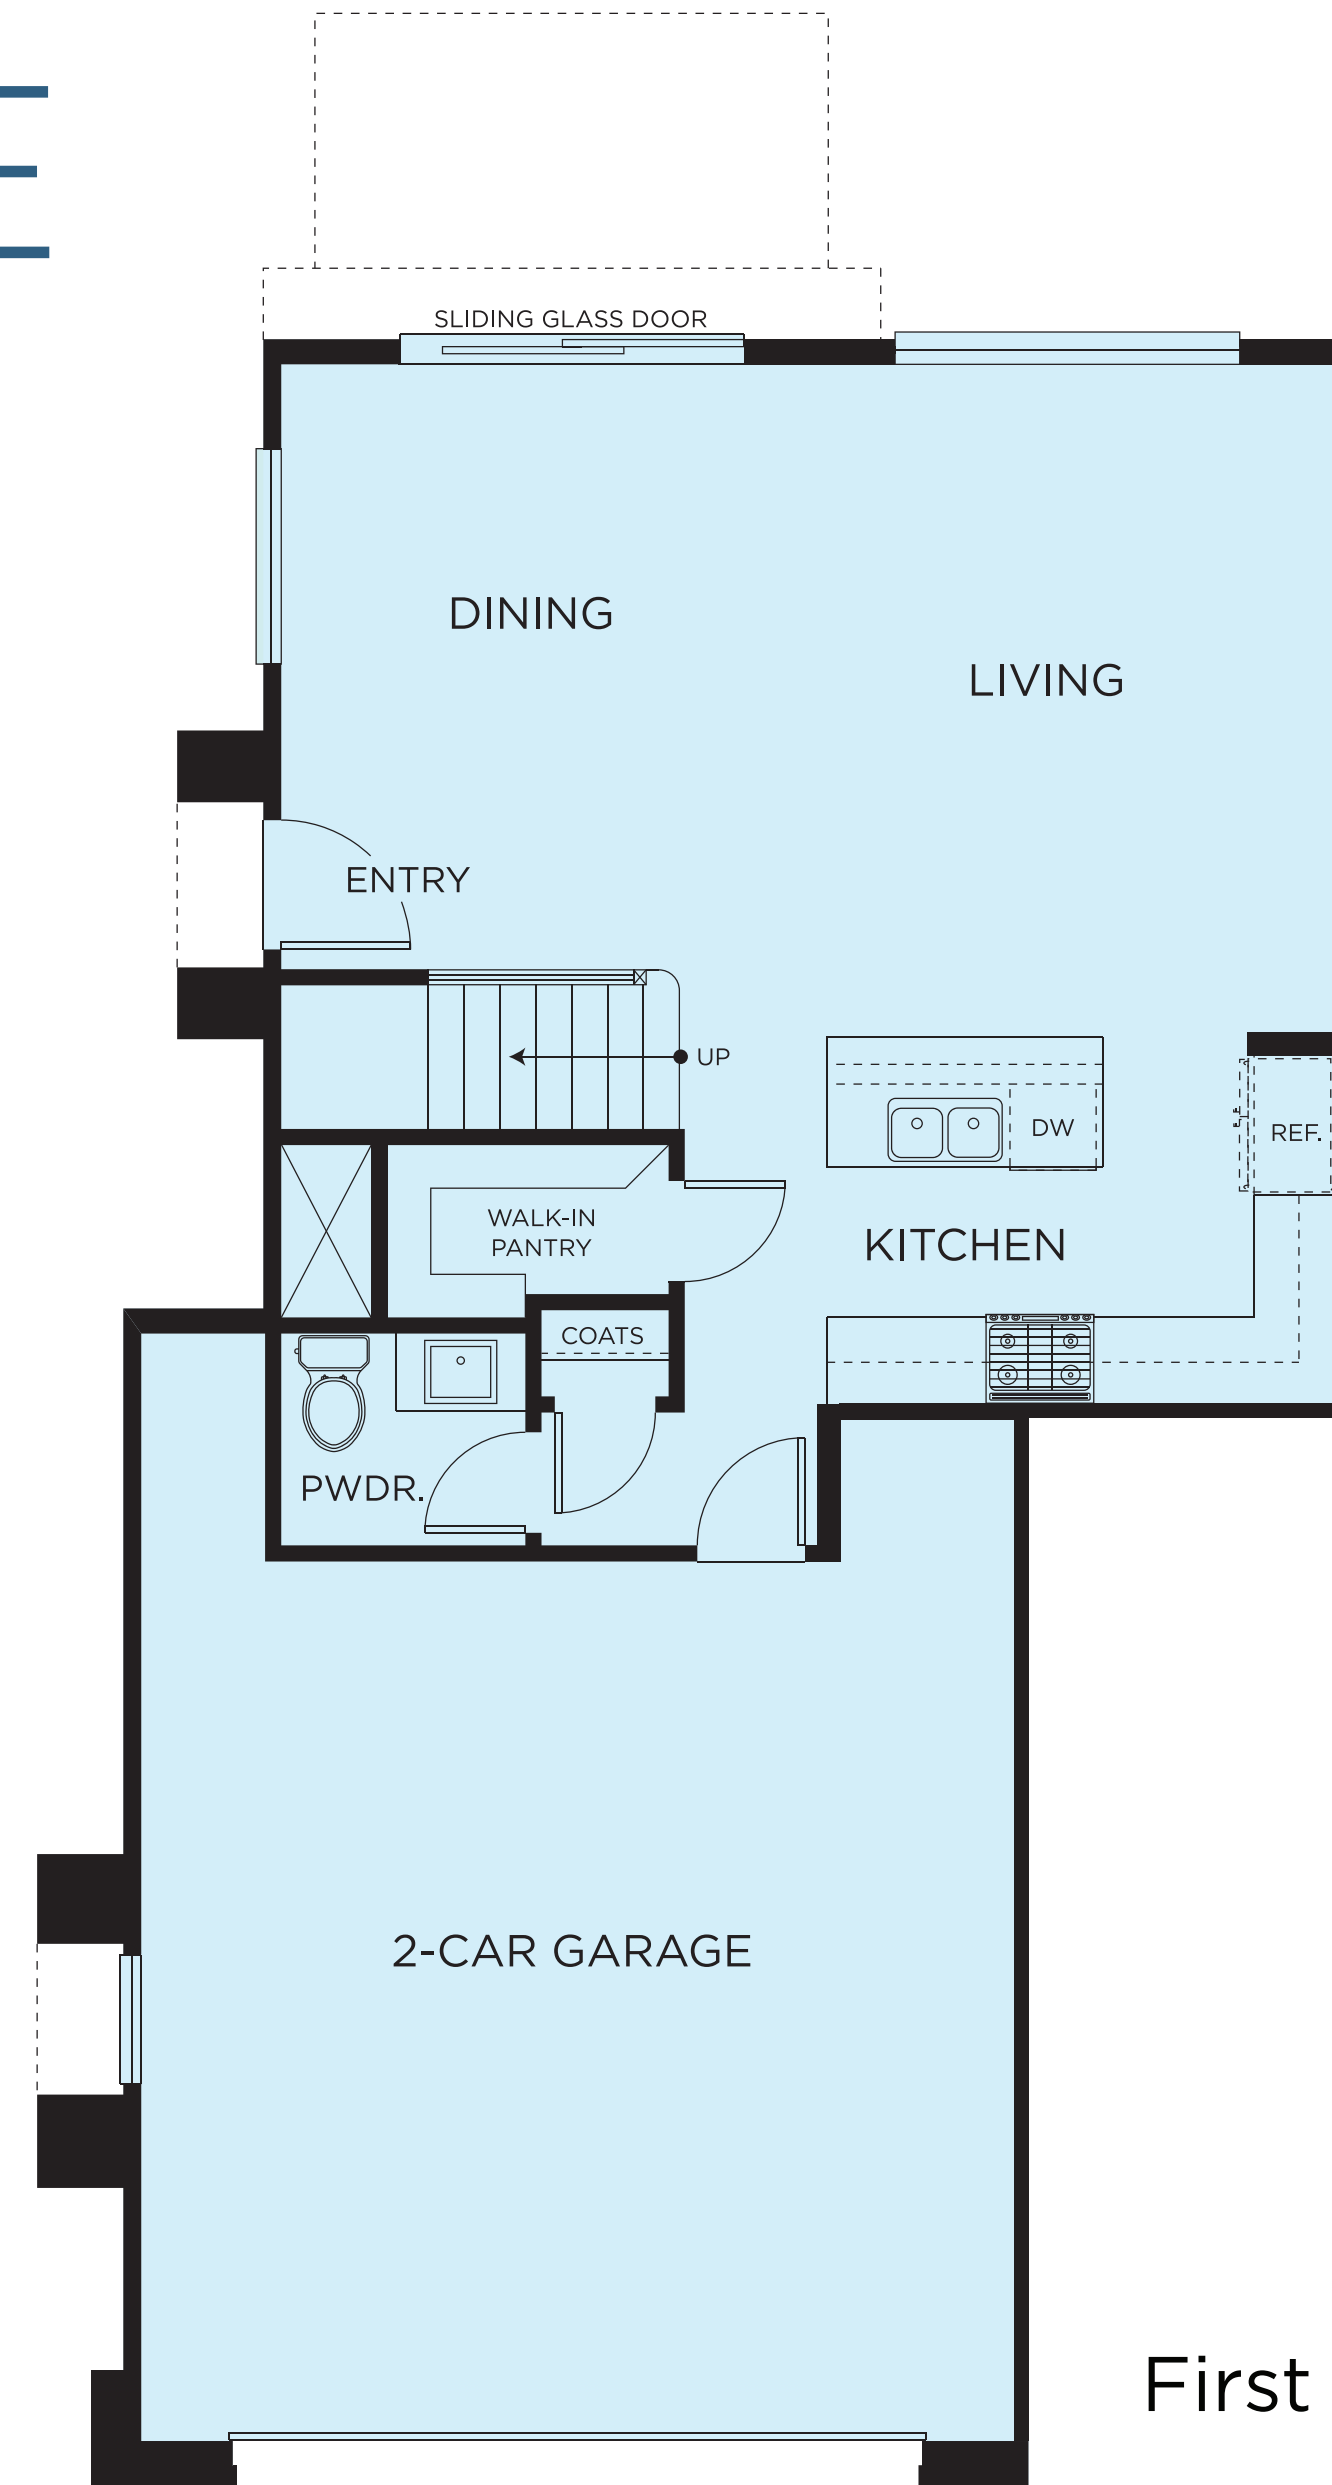

RESIDENCE THREE

1,806 Sq. Ft.

Up to 4 Bedrooms

2.5 Bathrooms

Loft

Optional Balcony

First Floor

Second Floor