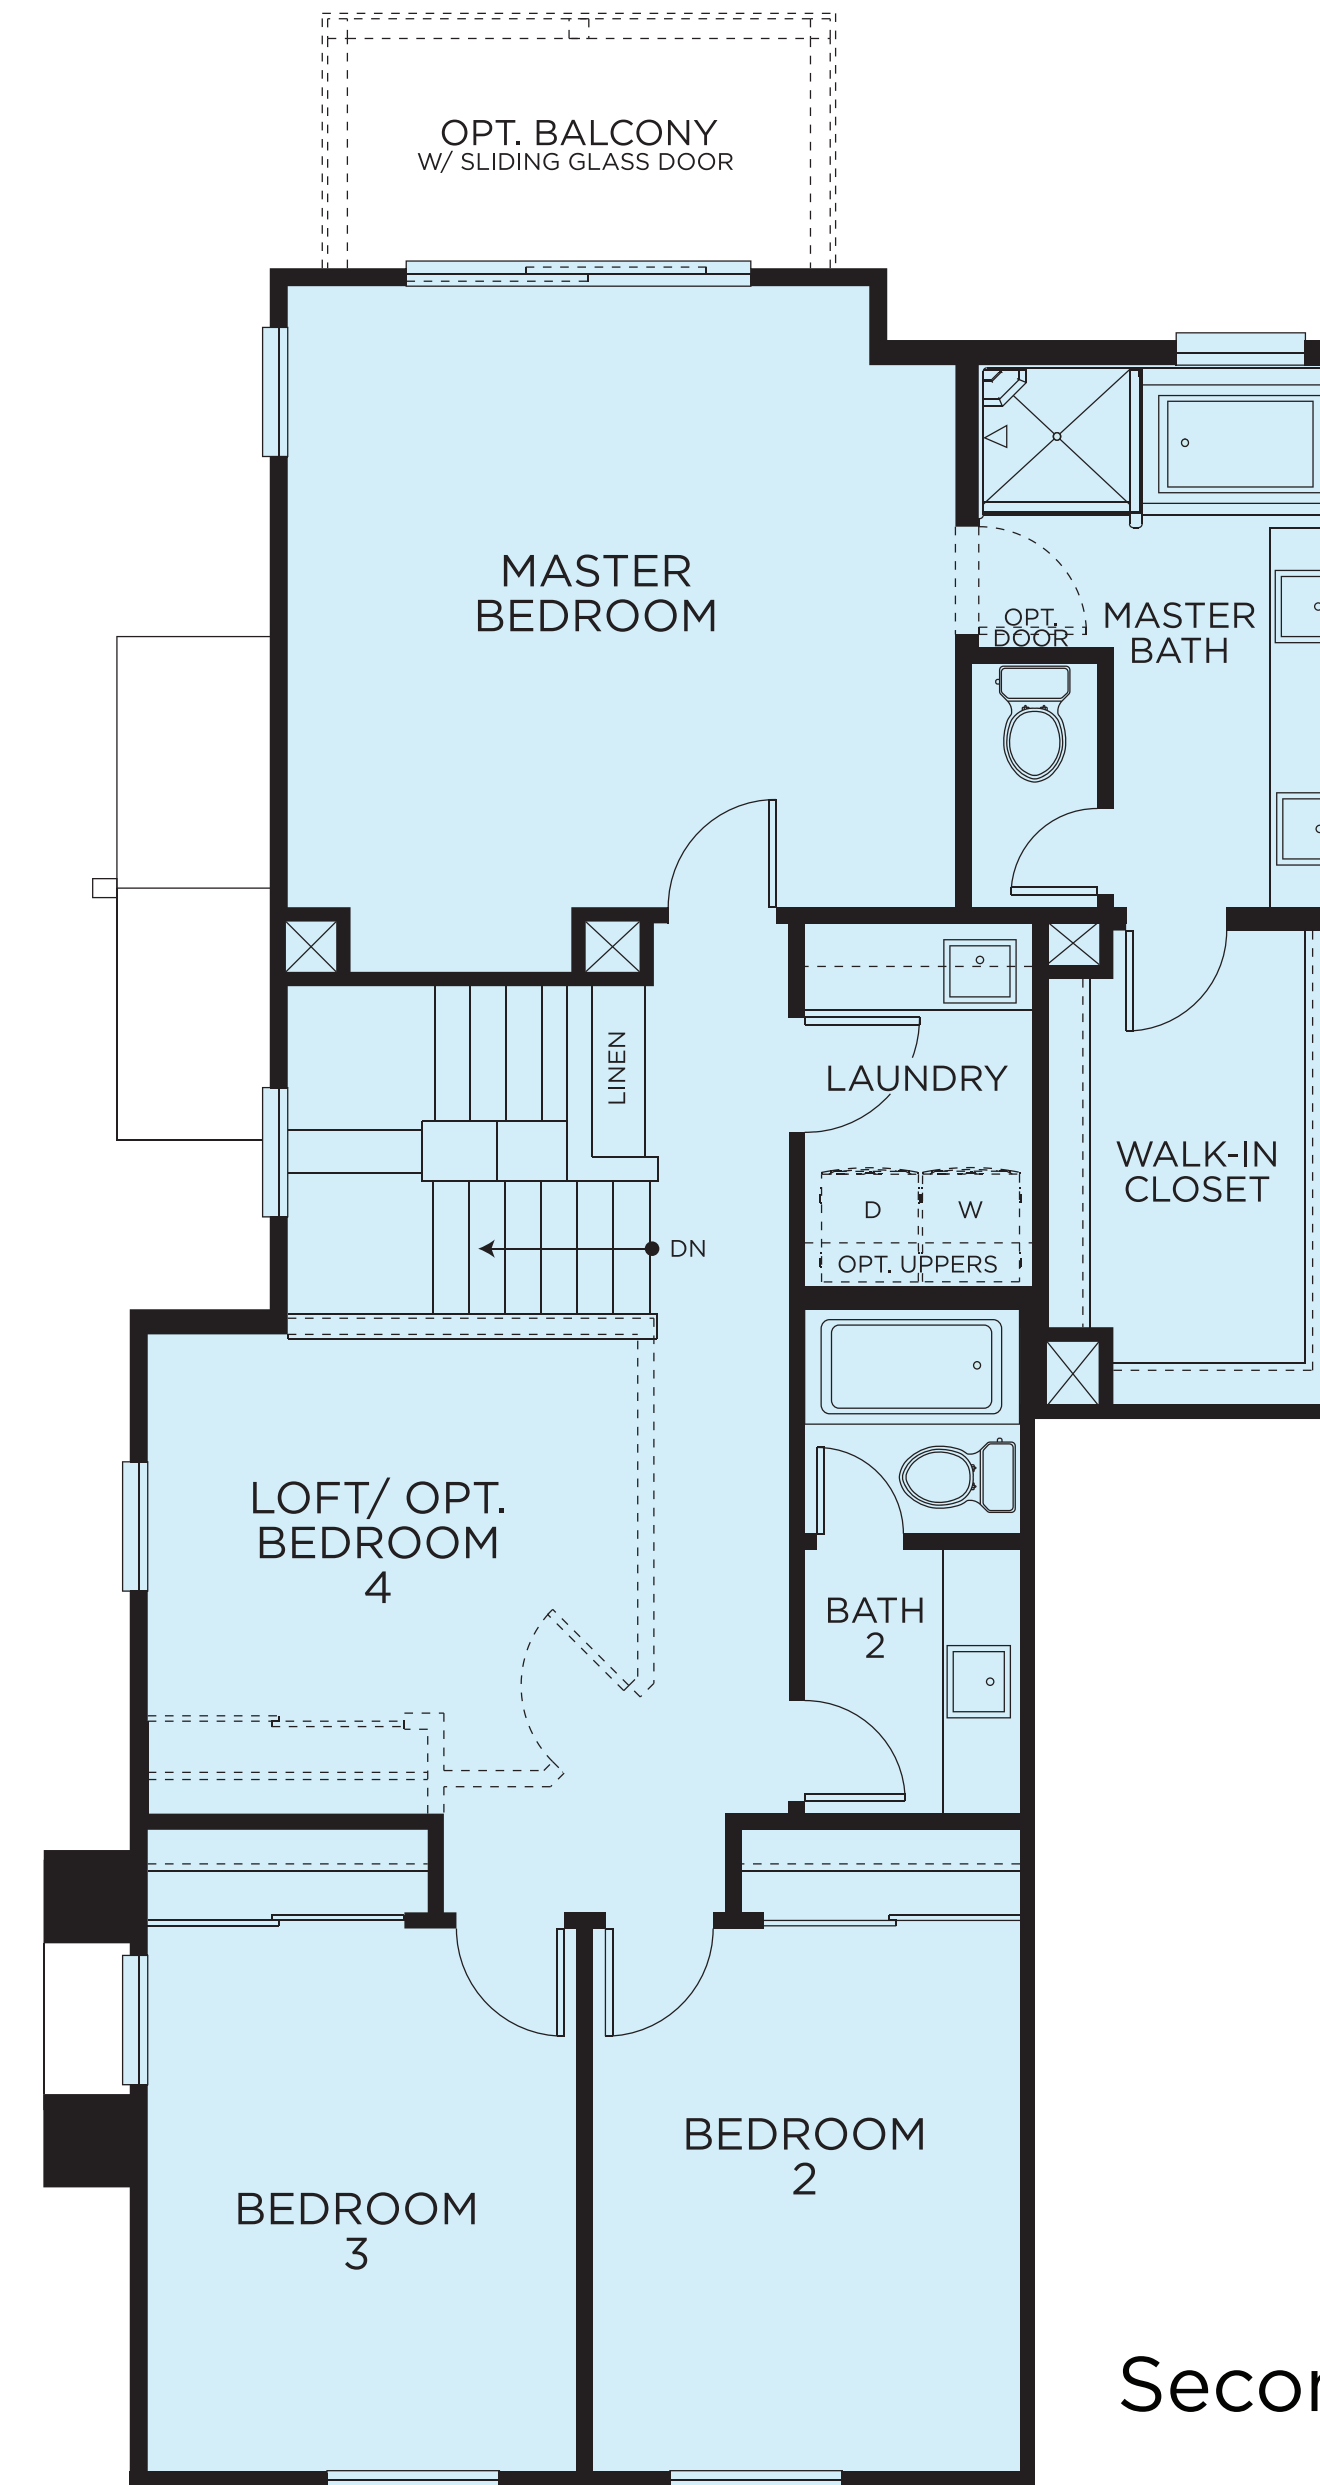

RESIDENCE THREE

1,806 Sq. Ft.

Up to 4 Bedrooms

2.5 Bathrooms

Loft

Optional Balcony

First Floor

Second Floor