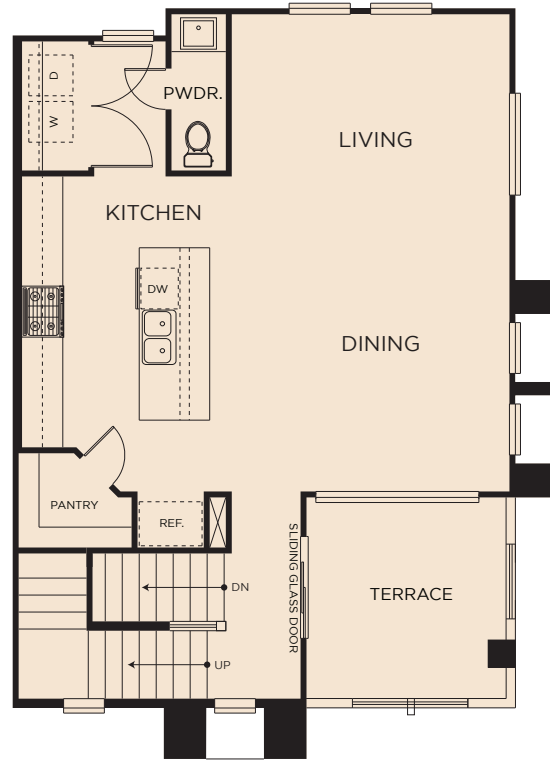

FIRST FLOOR

SECOND FLOOR

THIRD FLOOR

Residence 3

1,828 Sq. Ft. • 3 Bedrooms + Flex Space or Bedroom 4

Up to 3.5 Bathrooms • Covered Terrace • Interior Laundry • Walk-in Pantry