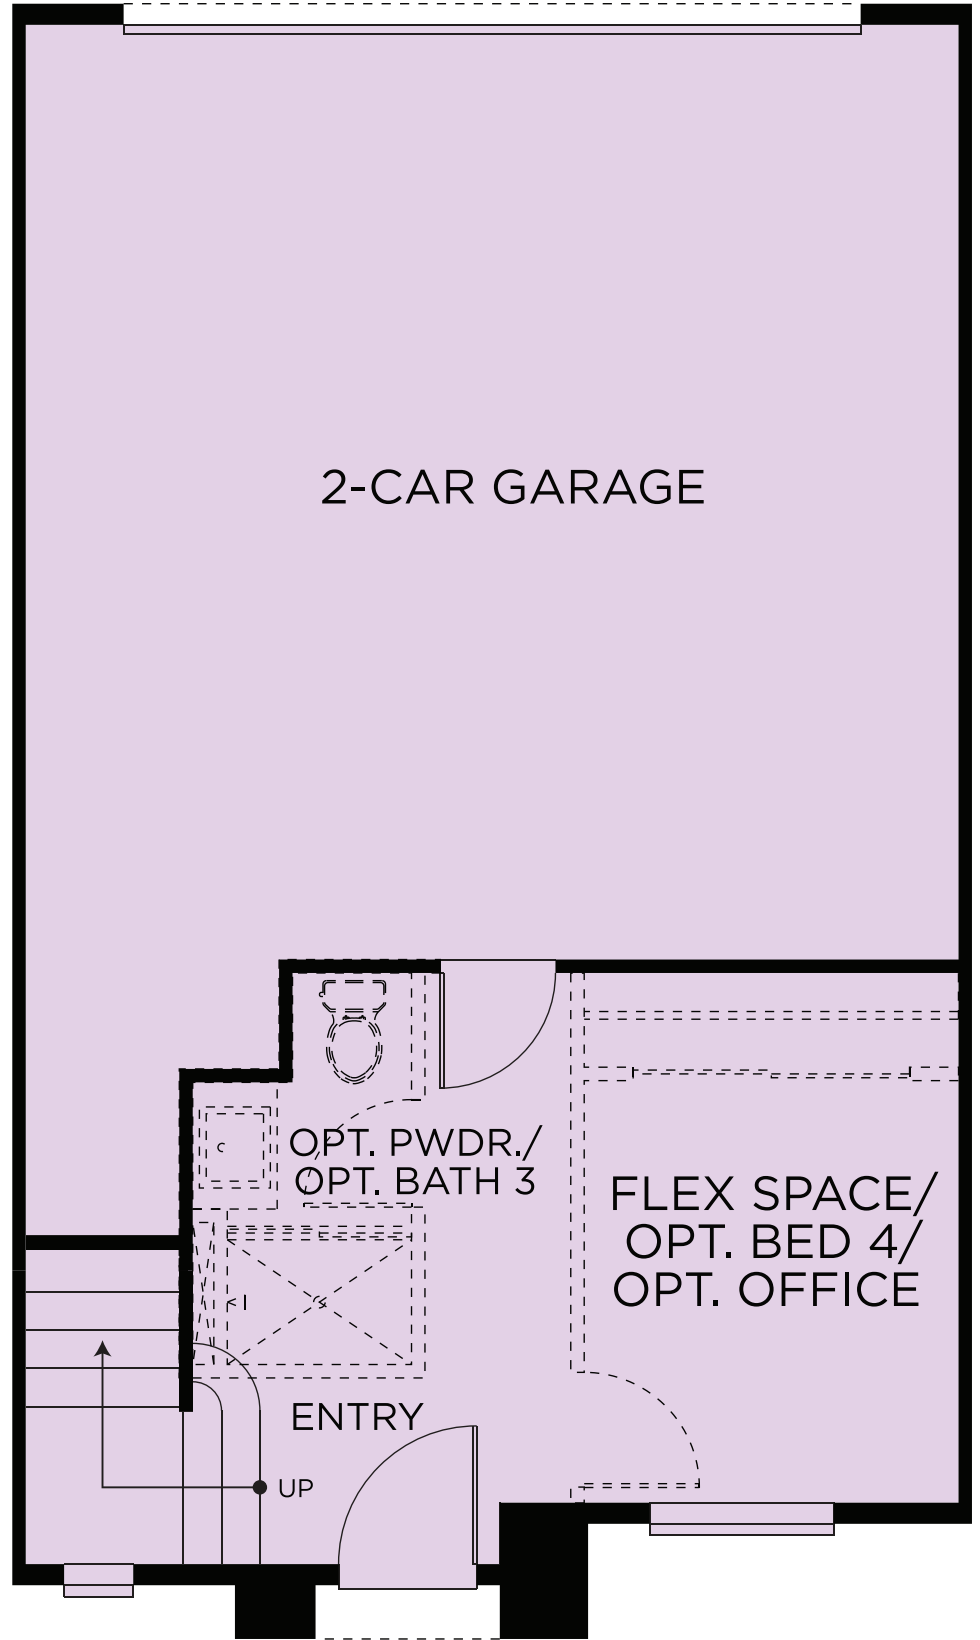

RESIDENCE TWO

1,563 Sq. Ft.

Up to 4 Bedrooms

Flex Space

Up to 3.5 Bathrooms

Private Terrace

First Floor

Second Floor

Third Floor