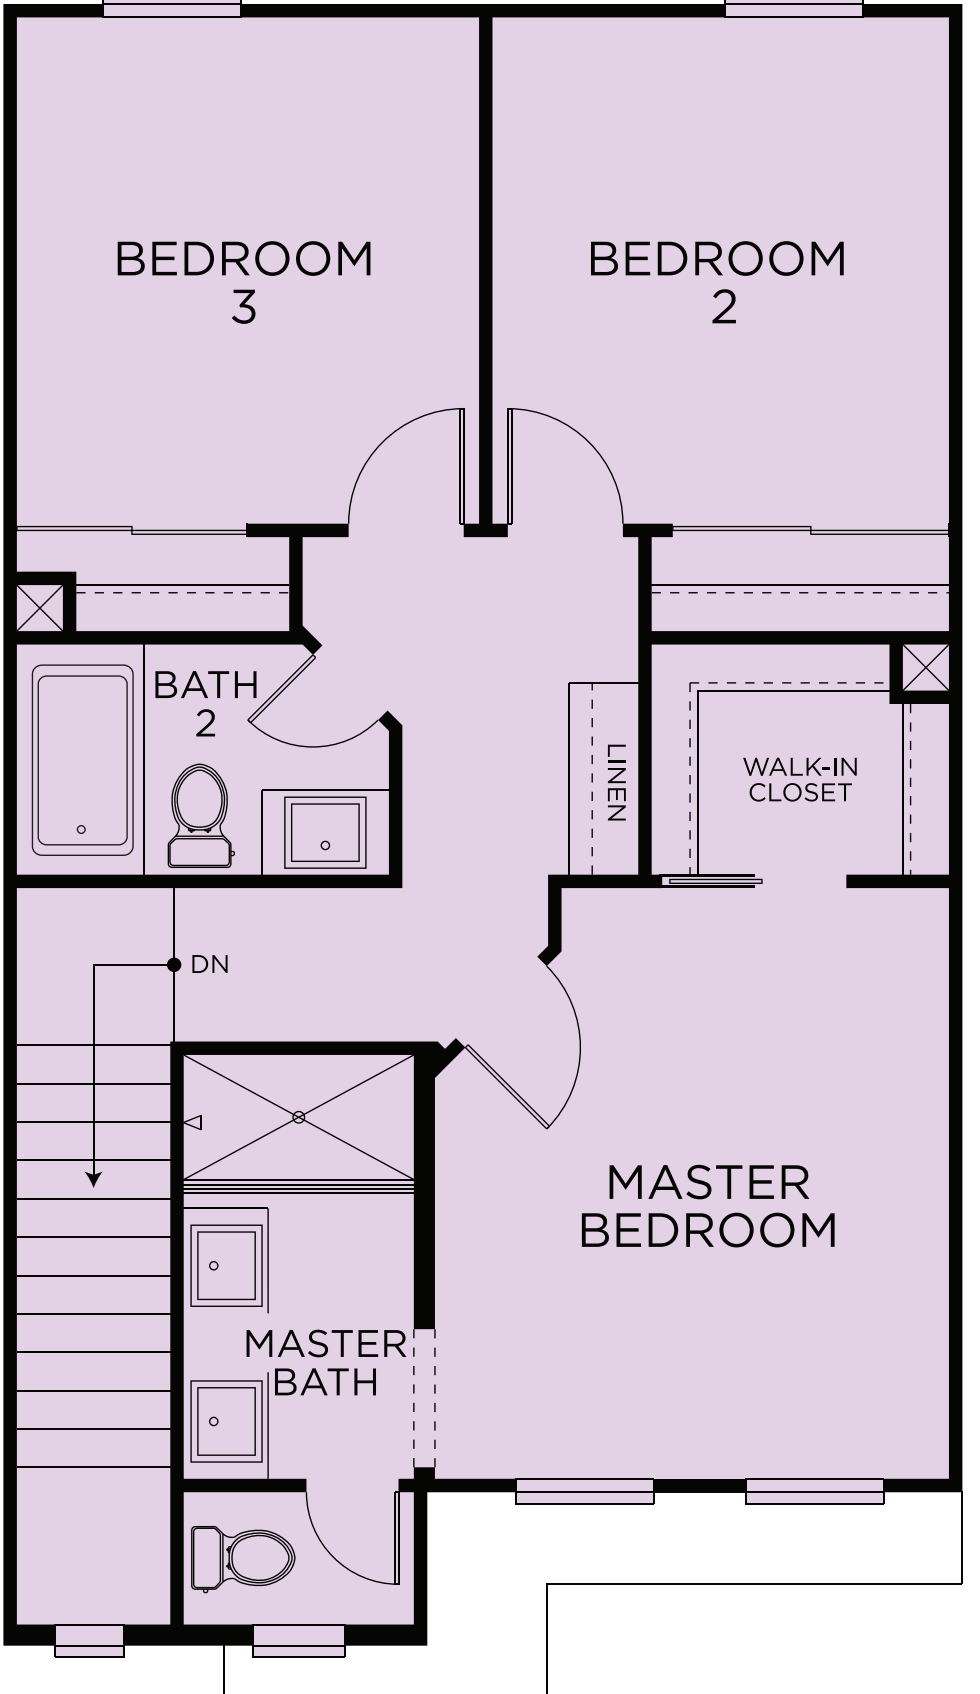

RESIDENCE TWO

1,563 Sq. Ft.

Up to 4 Bedrooms

Flex Space

Up to 3.5 Bathrooms

Private Terrace

First Floor

Second Floor

Third Floor