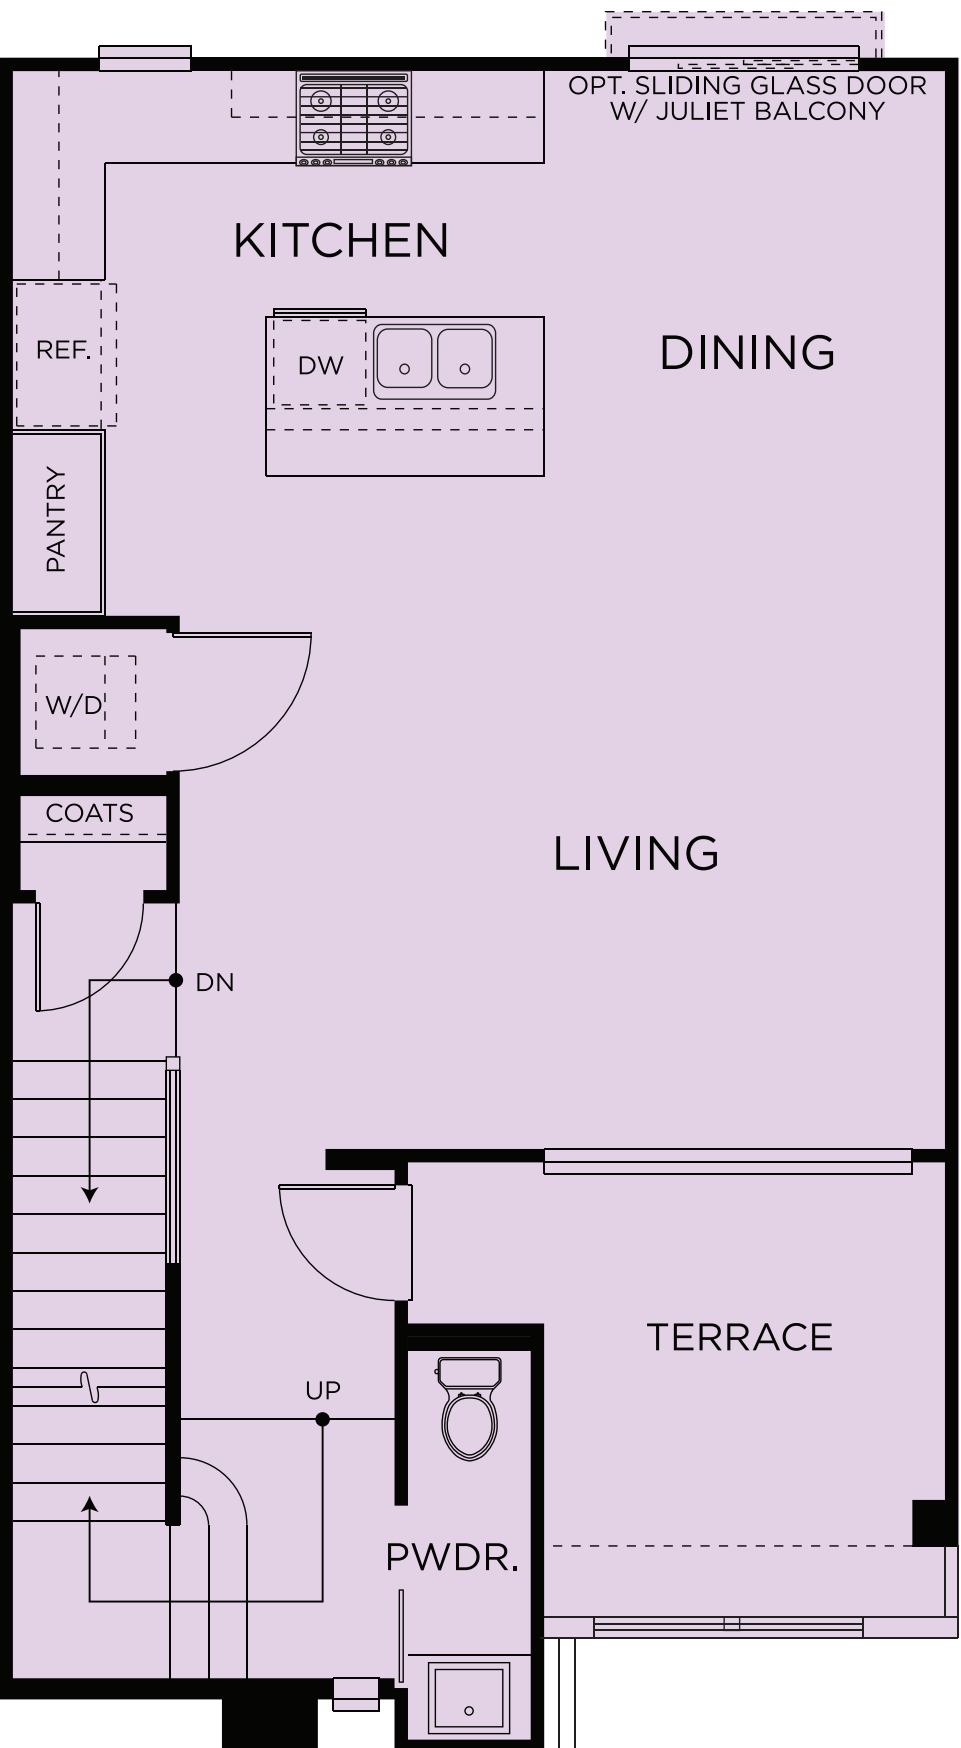

RESIDENCE TWO

1,563 Sq. Ft.

Up to 4 Bedrooms

Flex Space

Up to 3.5 Bathrooms

Private Terrace

First Floor

Second Floor

Third Floor