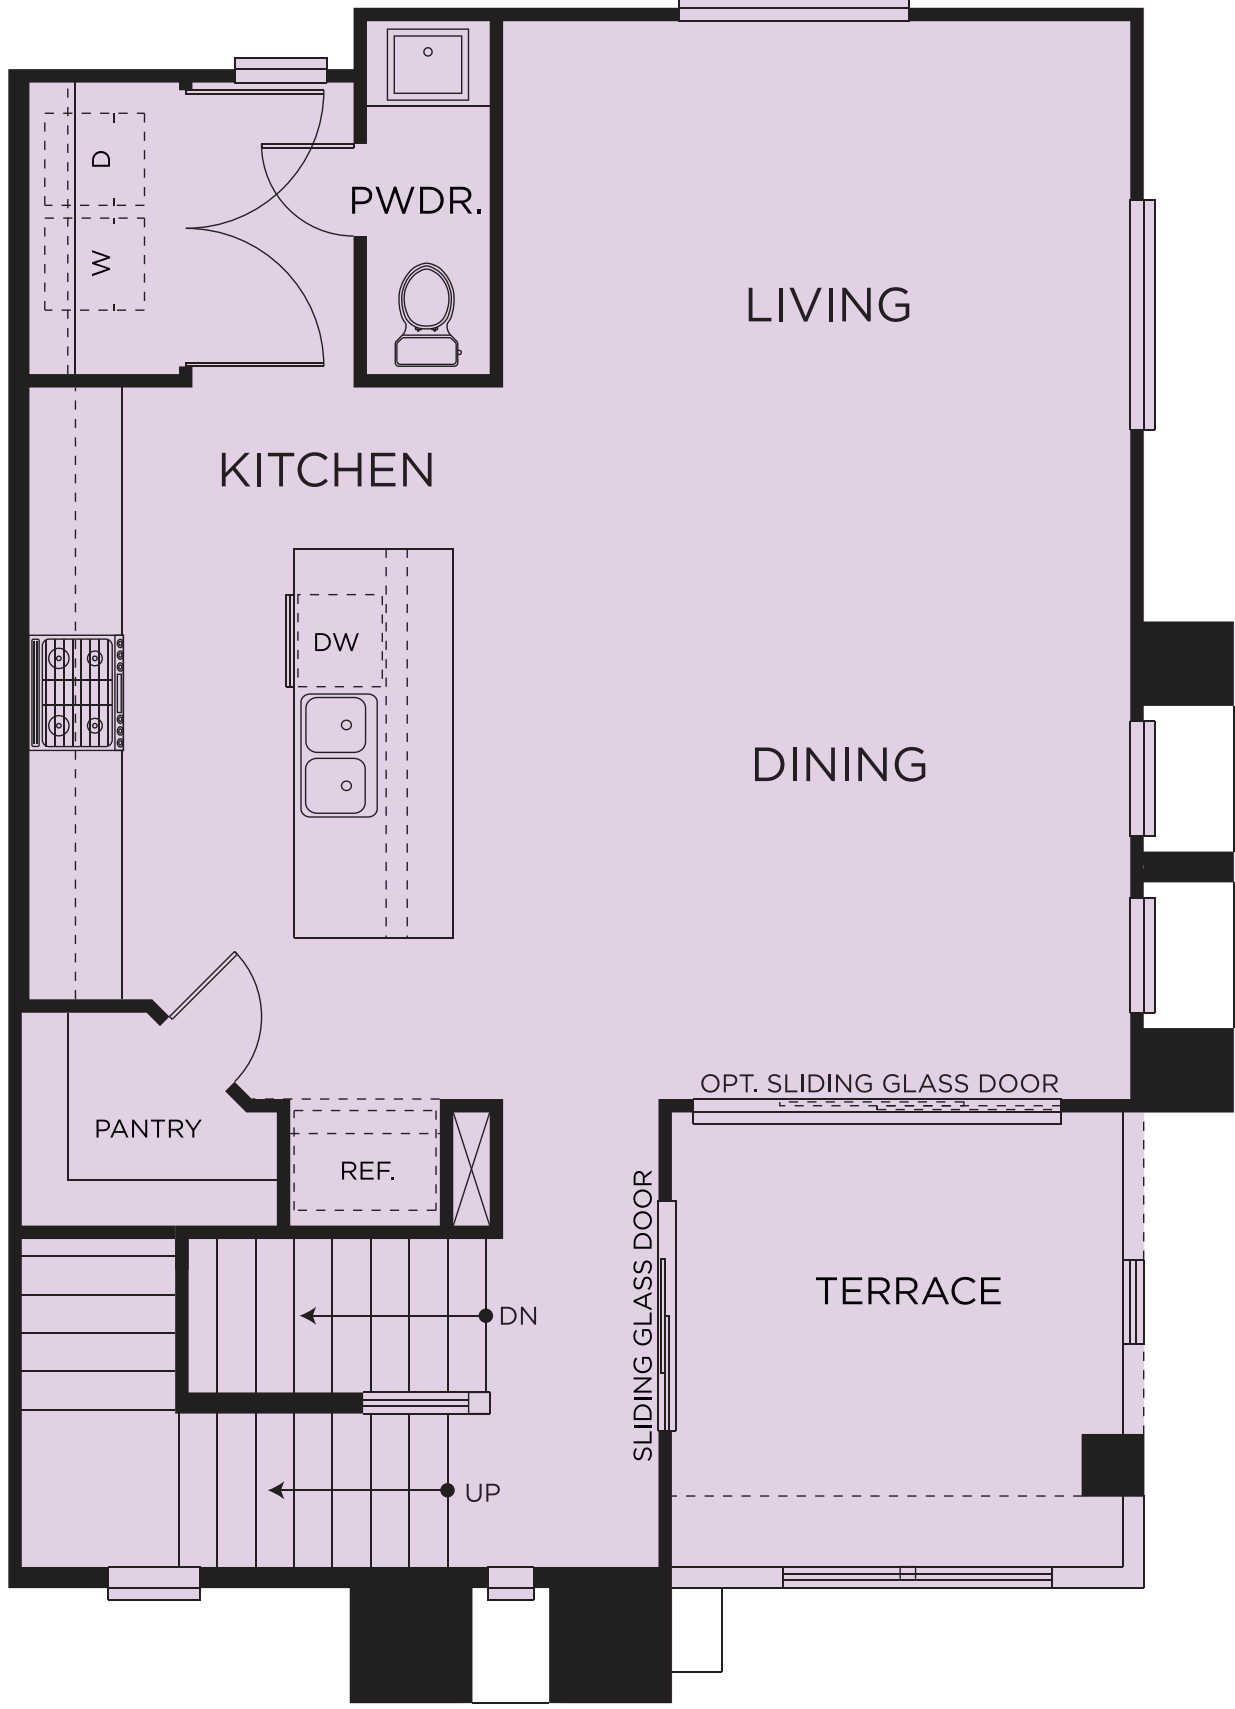

RESIDENCE THREE

1,824 Sq. Ft.

Up to 4 Bedrooms

Flex Space

Up to 3.5 Bathrooms

Private Terrace

First Floor

Second Floor

Third Floor