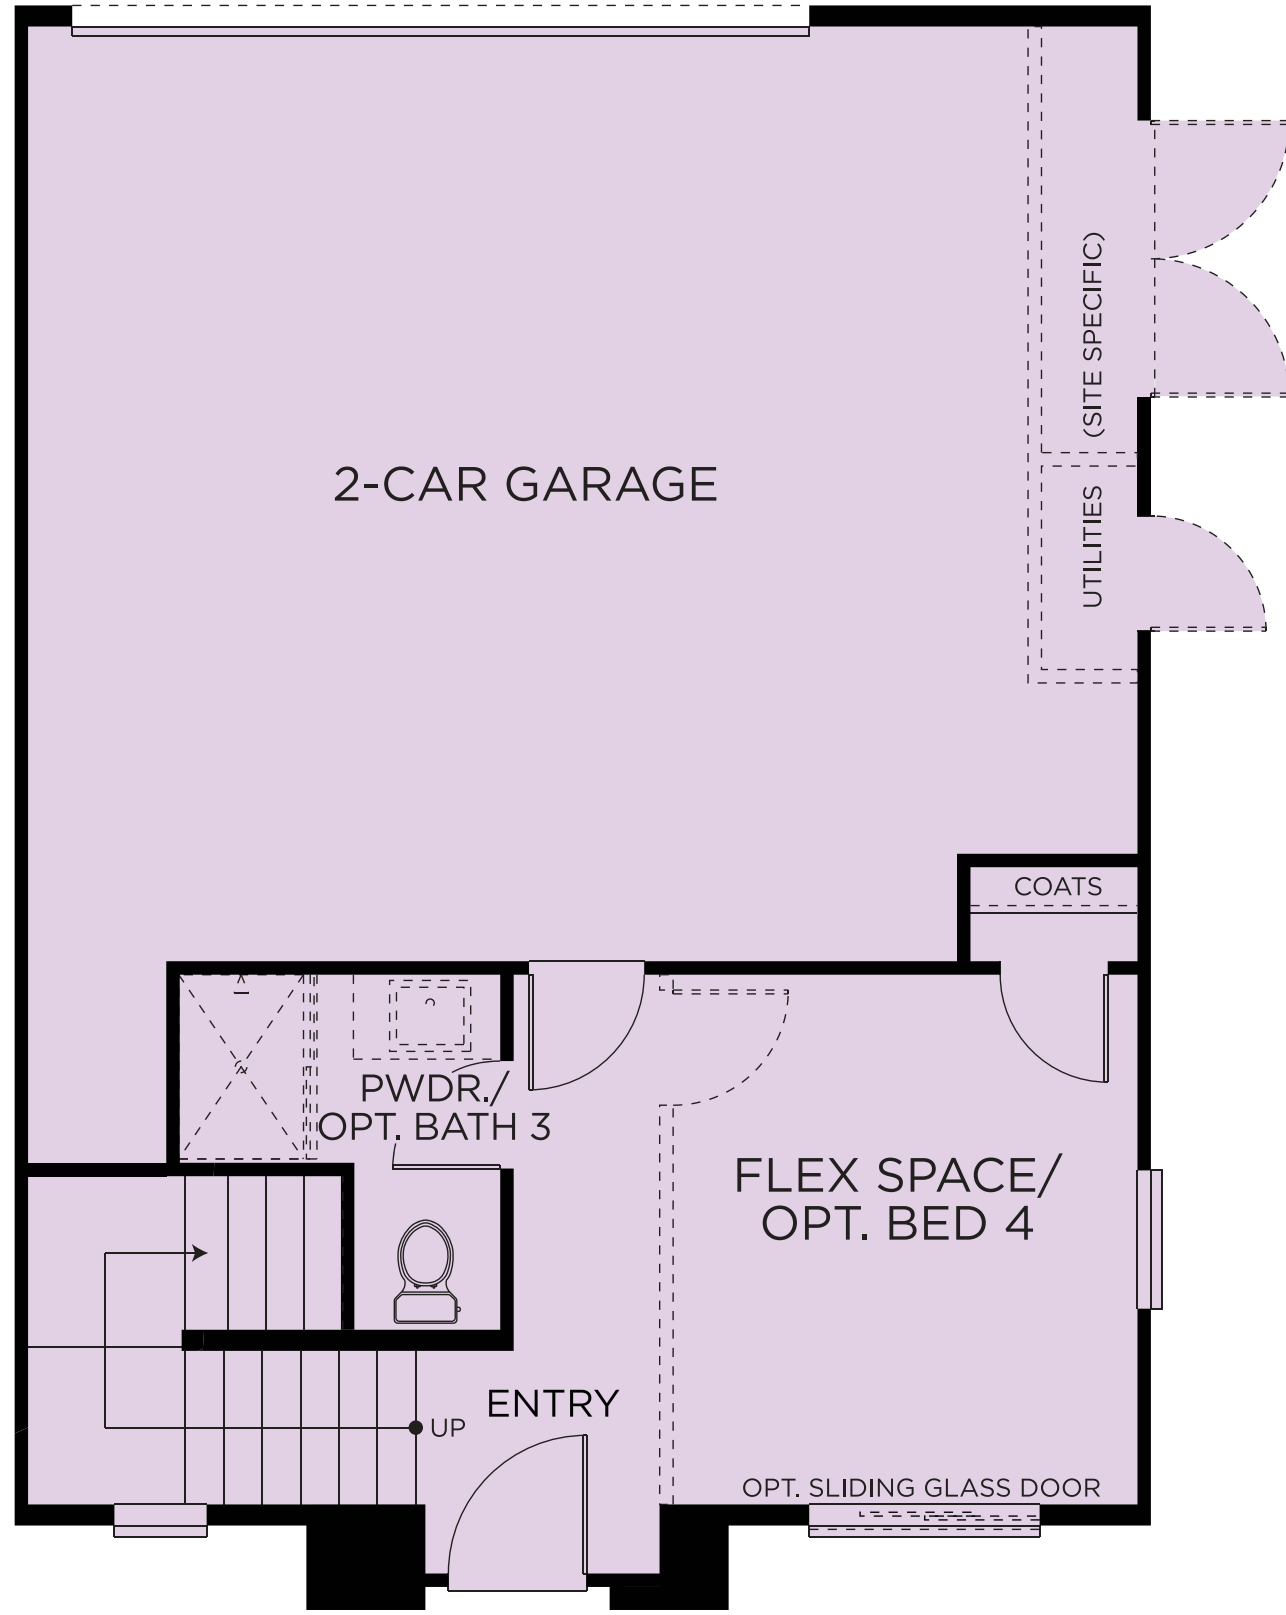

RESIDENCE THREE

1,824 Sq. Ft.

Up to 4 Bedrooms

Flex Space

Up to 3.5 Bathrooms

Private Terrace

First Floor

Second Floor

Third Floor