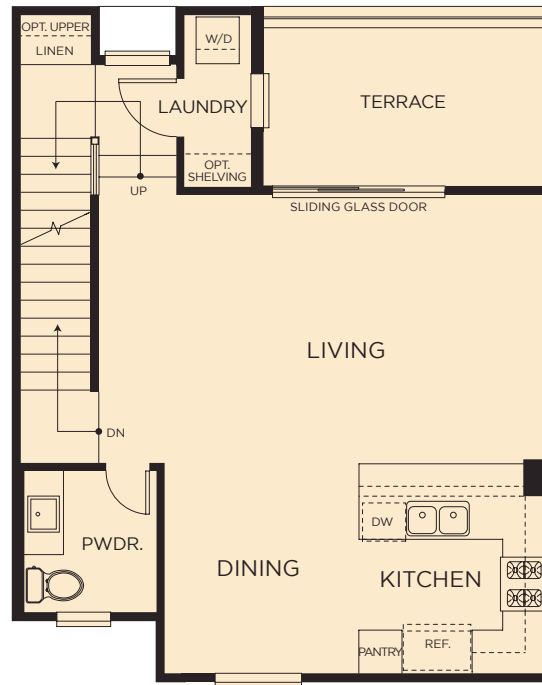

Residence 1

1,410 Sq. Ft. • 3 Bedrooms • 2.5 Bathrooms • Private Covered Terrace

FIRST FLOOR

SECOND FLOOR

THIRD FLOOR