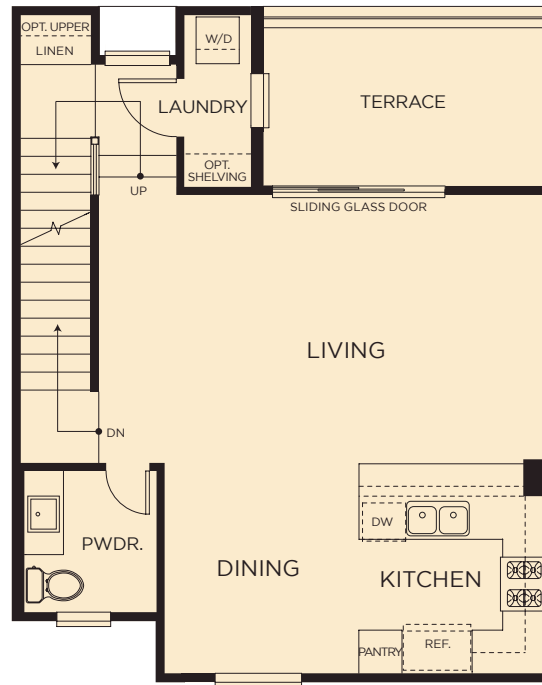

Residence 1

1,410 Sq. Ft. • 3 Bedrooms • 2.5 Bathrooms • Private Covered Terrace

FIRST FLOOR

SECOND FLOOR

THIRD FLOOR