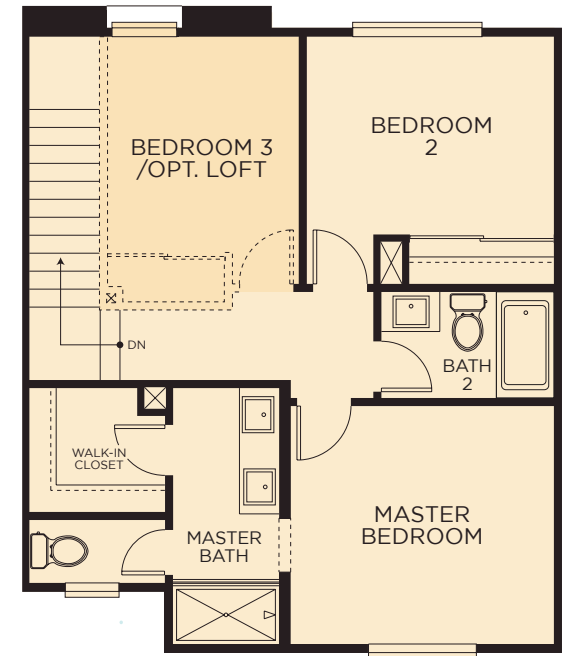

Residence 1

1,410 Sq. Ft. • 3 Bedrooms • 2.5 Bathrooms • Private Covered Terrace

FIRST FLOOR

SECOND FLOOR

THIRD FLOOR