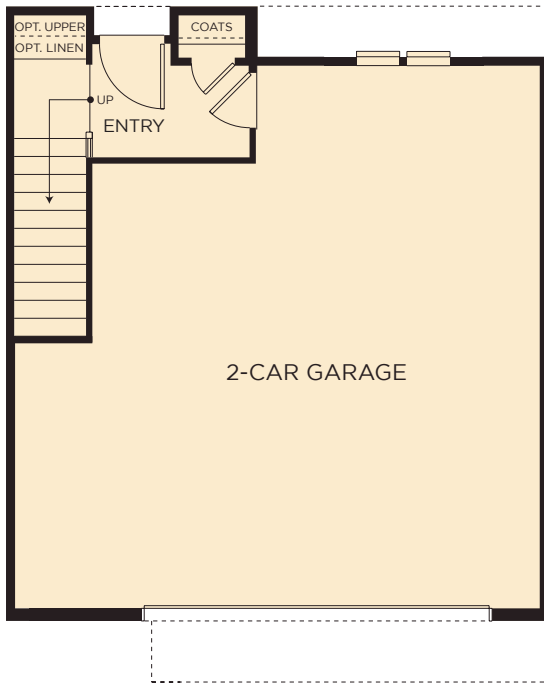

Residence 1

1,410 Sq. Ft. • 3 Bedrooms • 2.5 Bathrooms • Private Covered Terrace

FIRST FLOOR

SECOND FLOOR

THIRD FLOOR