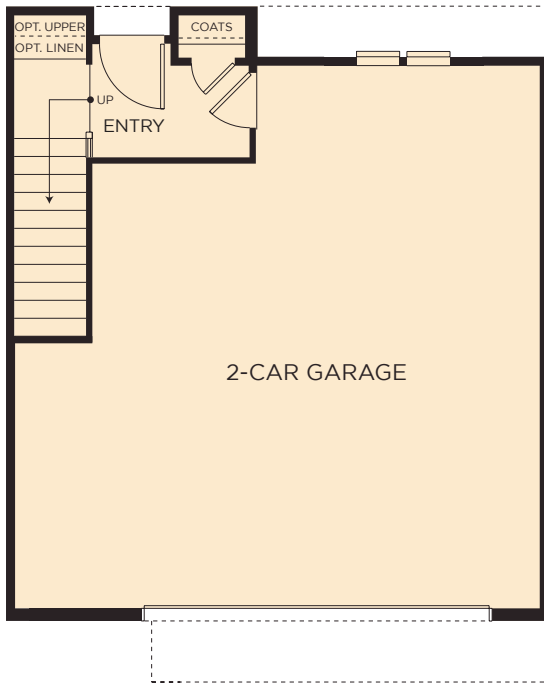

Residence 1

1,410 Sq. Ft. • 3 Bedrooms • 2.5 Bathrooms • Private Covered Terrace

FIRST FLOOR

SECOND FLOOR

THIRD FLOOR