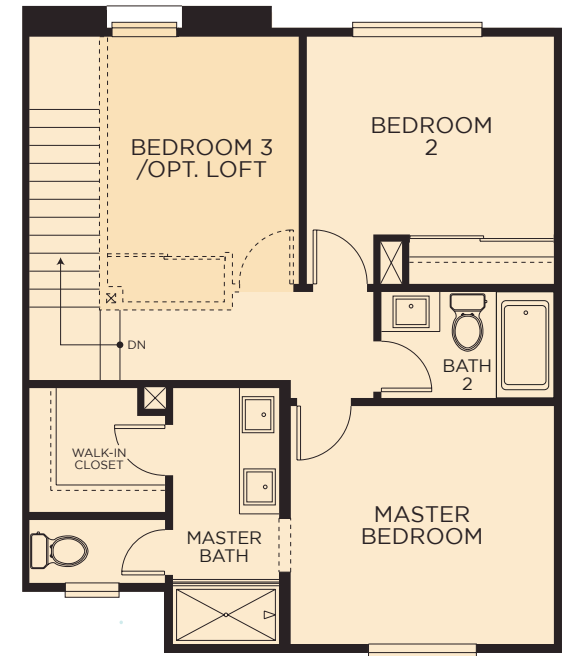

Residence 1

1,410 Sq. Ft. • 3 Bedrooms • 2.5 Bathrooms • Private Covered Terrace

FIRST FLOOR

SECOND FLOOR

THIRD FLOOR