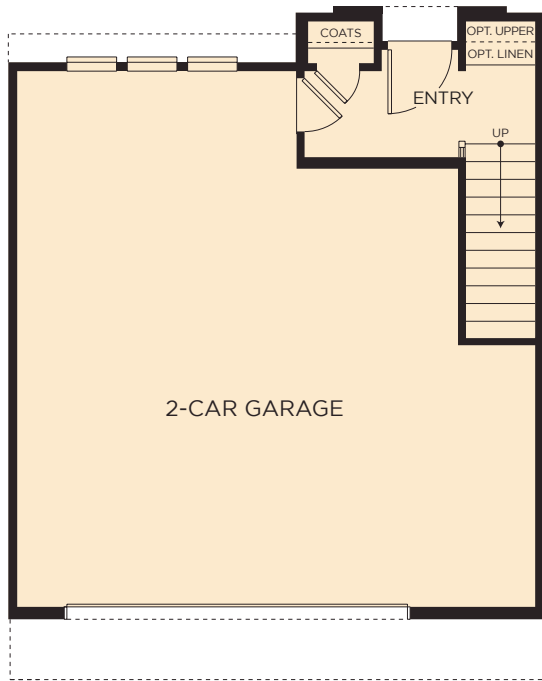

Residence 2

1,486 Sq. Ft. • 3 Bedrooms • 2.5 Bathrooms • Private Covered Terrace

FIRST FLOOR

SECOND FLOOR

THIRD FLOOR