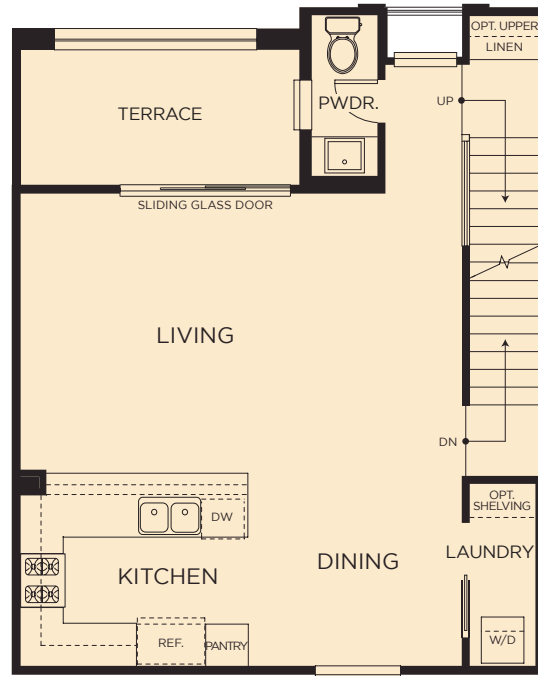

Residence 2

1,486 Sq. Ft. • 3 Bedrooms • 2.5 Bathrooms • Private Covered Terrace

FIRST FLOOR

SECOND FLOOR

THIRD FLOOR