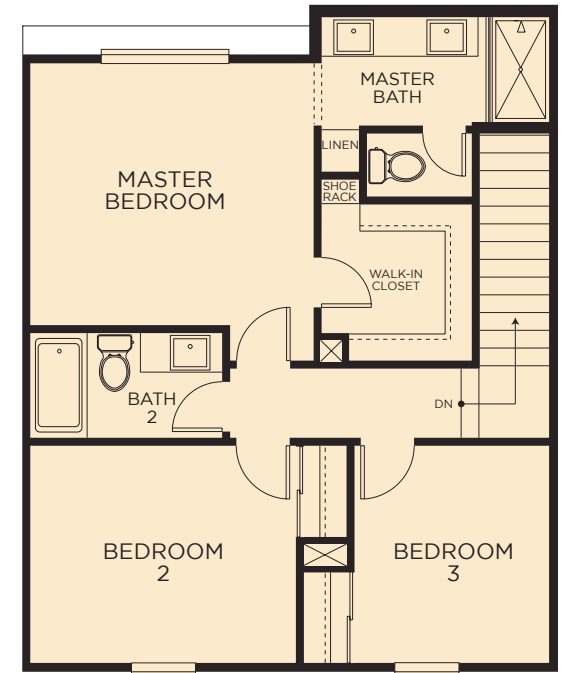

Residence 2

1,486 Sq. Ft. • 3 Bedrooms • 2.5 Bathrooms • Private Covered Terrace

FIRST FLOOR

SECOND FLOOR

THIRD FLOOR