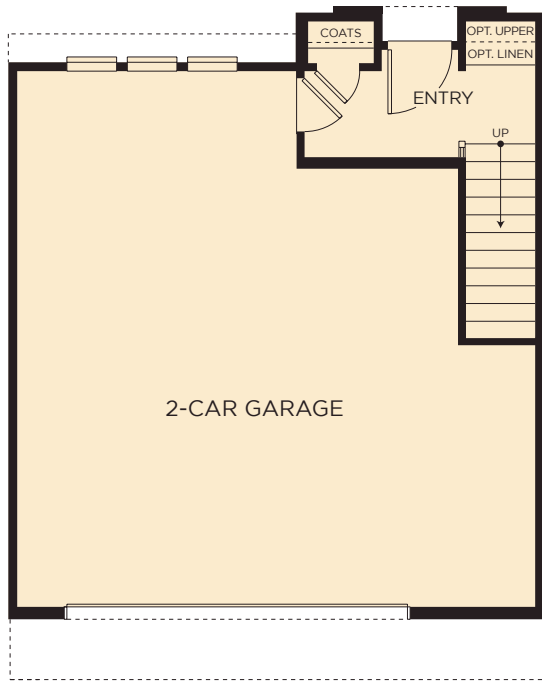

Residence 2

1,486 Sq. Ft. • 3 Bedrooms • 2.5 Bathrooms • Private Covered Terrace

FIRST FLOOR

SECOND FLOOR

THIRD FLOOR