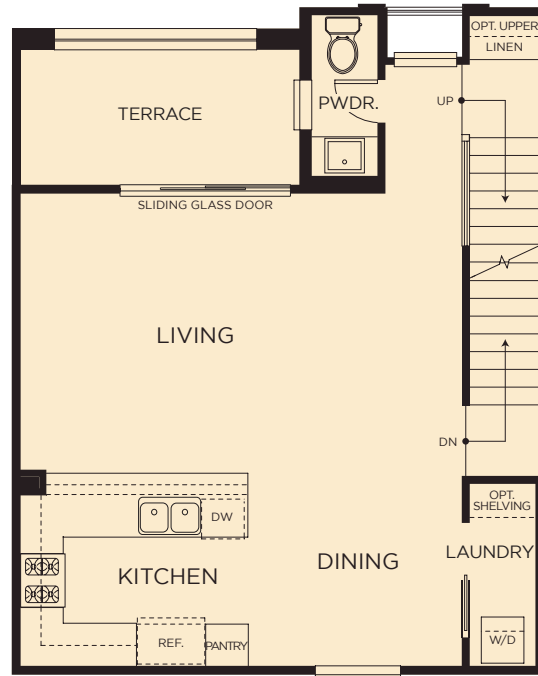

Residence 2

1,486 Sq. Ft. • 3 Bedrooms • 2.5 Bathrooms • Private Covered Terrace

FIRST FLOOR

SECOND FLOOR

THIRD FLOOR