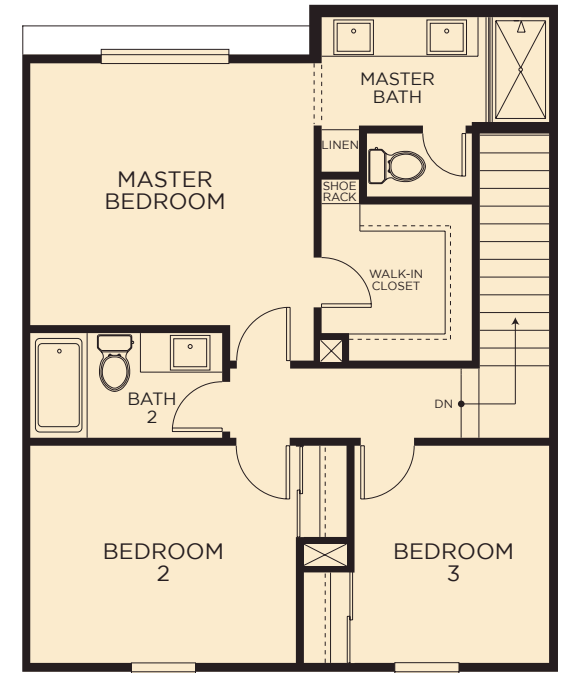

Residence 2

1,486 Sq. Ft. • 3 Bedrooms • 2.5 Bathrooms • Private Covered Terrace

FIRST FLOOR

SECOND FLOOR

THIRD FLOOR