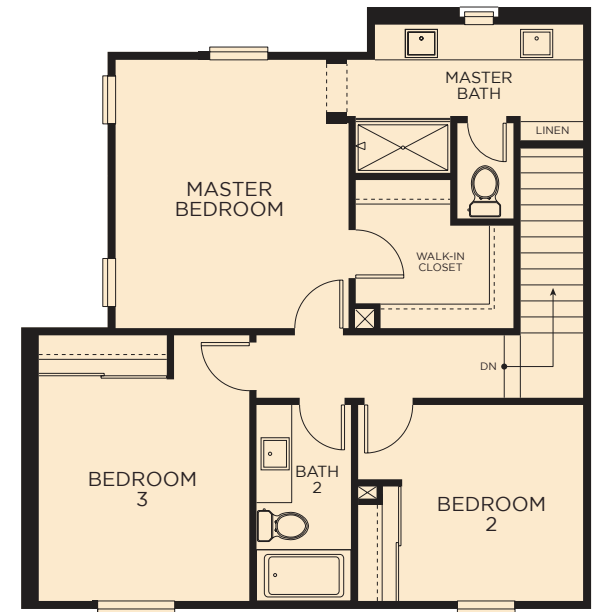

# Residence 3

1,600-1,702 Sq. Ft. • 3 Bedrooms • 2.5 Bathrooms • Private Covered Terrace

FIRST FLOOR

SECOND FLOOR

THIRD FLOOR