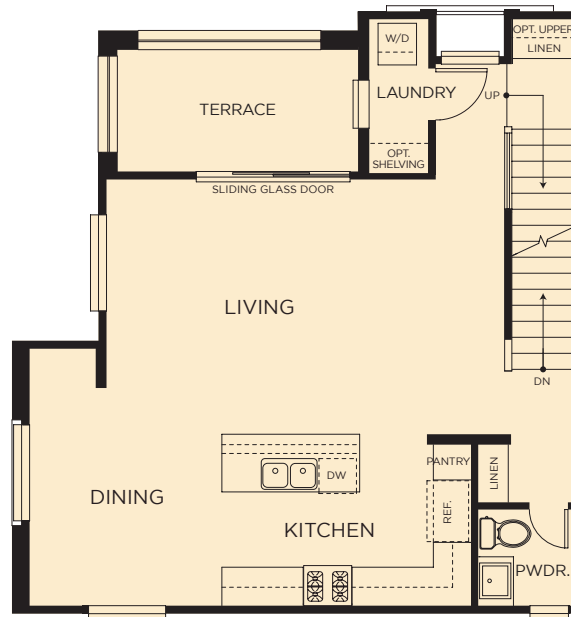

# Residence 3

1,600-1,702 Sq. Ft. • 3 Bedrooms • 2.5 Bathrooms • Private Covered Terrace

FIRST FLOOR

SECOND FLOOR

THIRD FLOOR