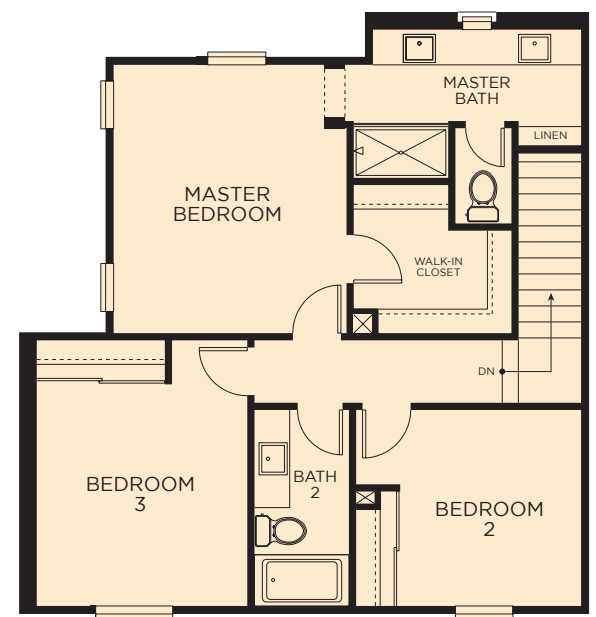

# Residence 3

1,600-1,702 Sq. Ft. • 3 Bedrooms • 2.5 Bathrooms • Private Covered Terrace

FIRST FLOOR

SECOND FLOOR

THIRD FLOOR