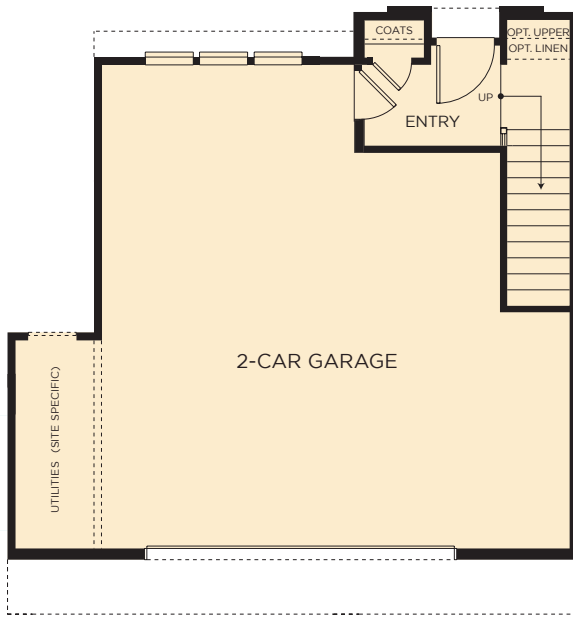

# Residence 3

1,600-1,702 Sq. Ft. • 3 Bedrooms • 2.5 Bathrooms • Private Covered Terrace

FIRST FLOOR

SECOND FLOOR

THIRD FLOOR