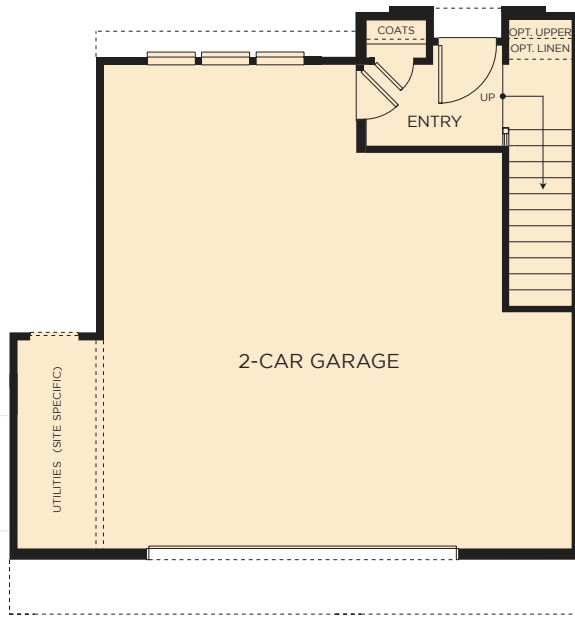

# Residence 3

1,600-1,702 Sq. Ft. • 3 Bedrooms • 2.5 Bathrooms • Private Covered Terrace

FIRST FLOOR

SECOND FLOOR

THIRD FLOOR