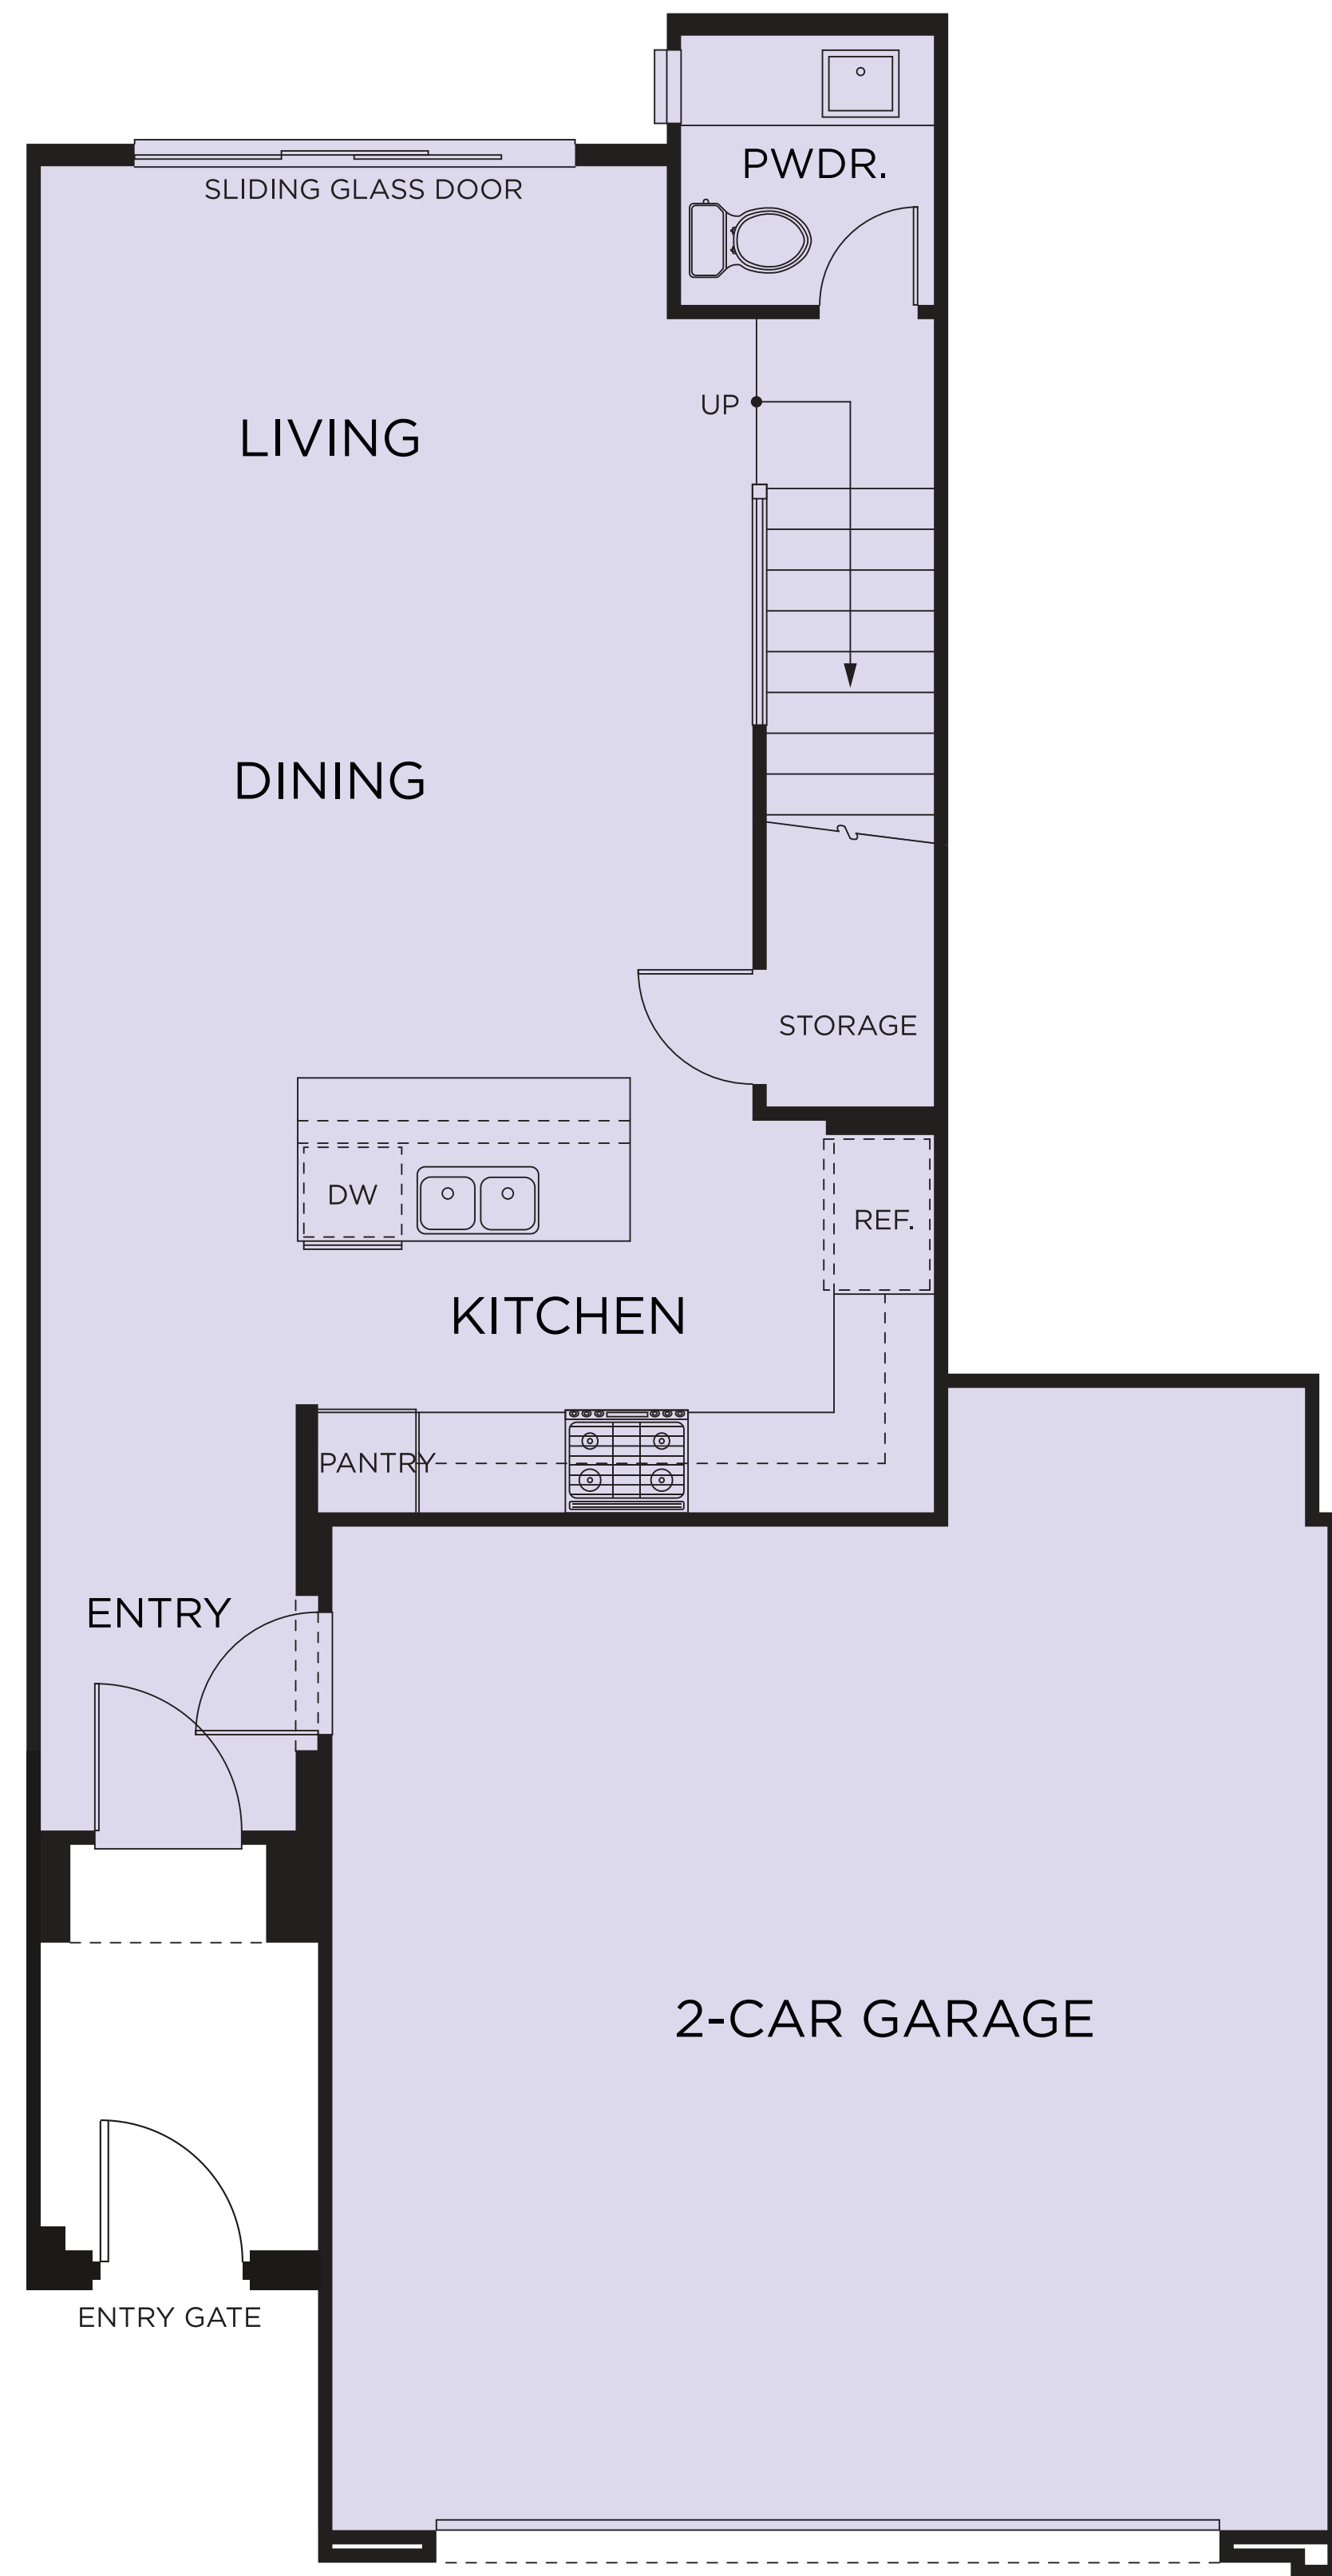

# Residence One

1,533 Sq. Ft.

3 Bedrooms

2.5 Bathrooms

- Private Yard for Outdoor Living and Entertaining
- Energy Saving Tankless Water Heater
- Private Gated Entryway

FIRST FLOOR

SECOND FLOOR

- Generous Master Suite with Large Walk-in Closet
- Interior Laundry Room
- Spacious Secondary Bedrooms