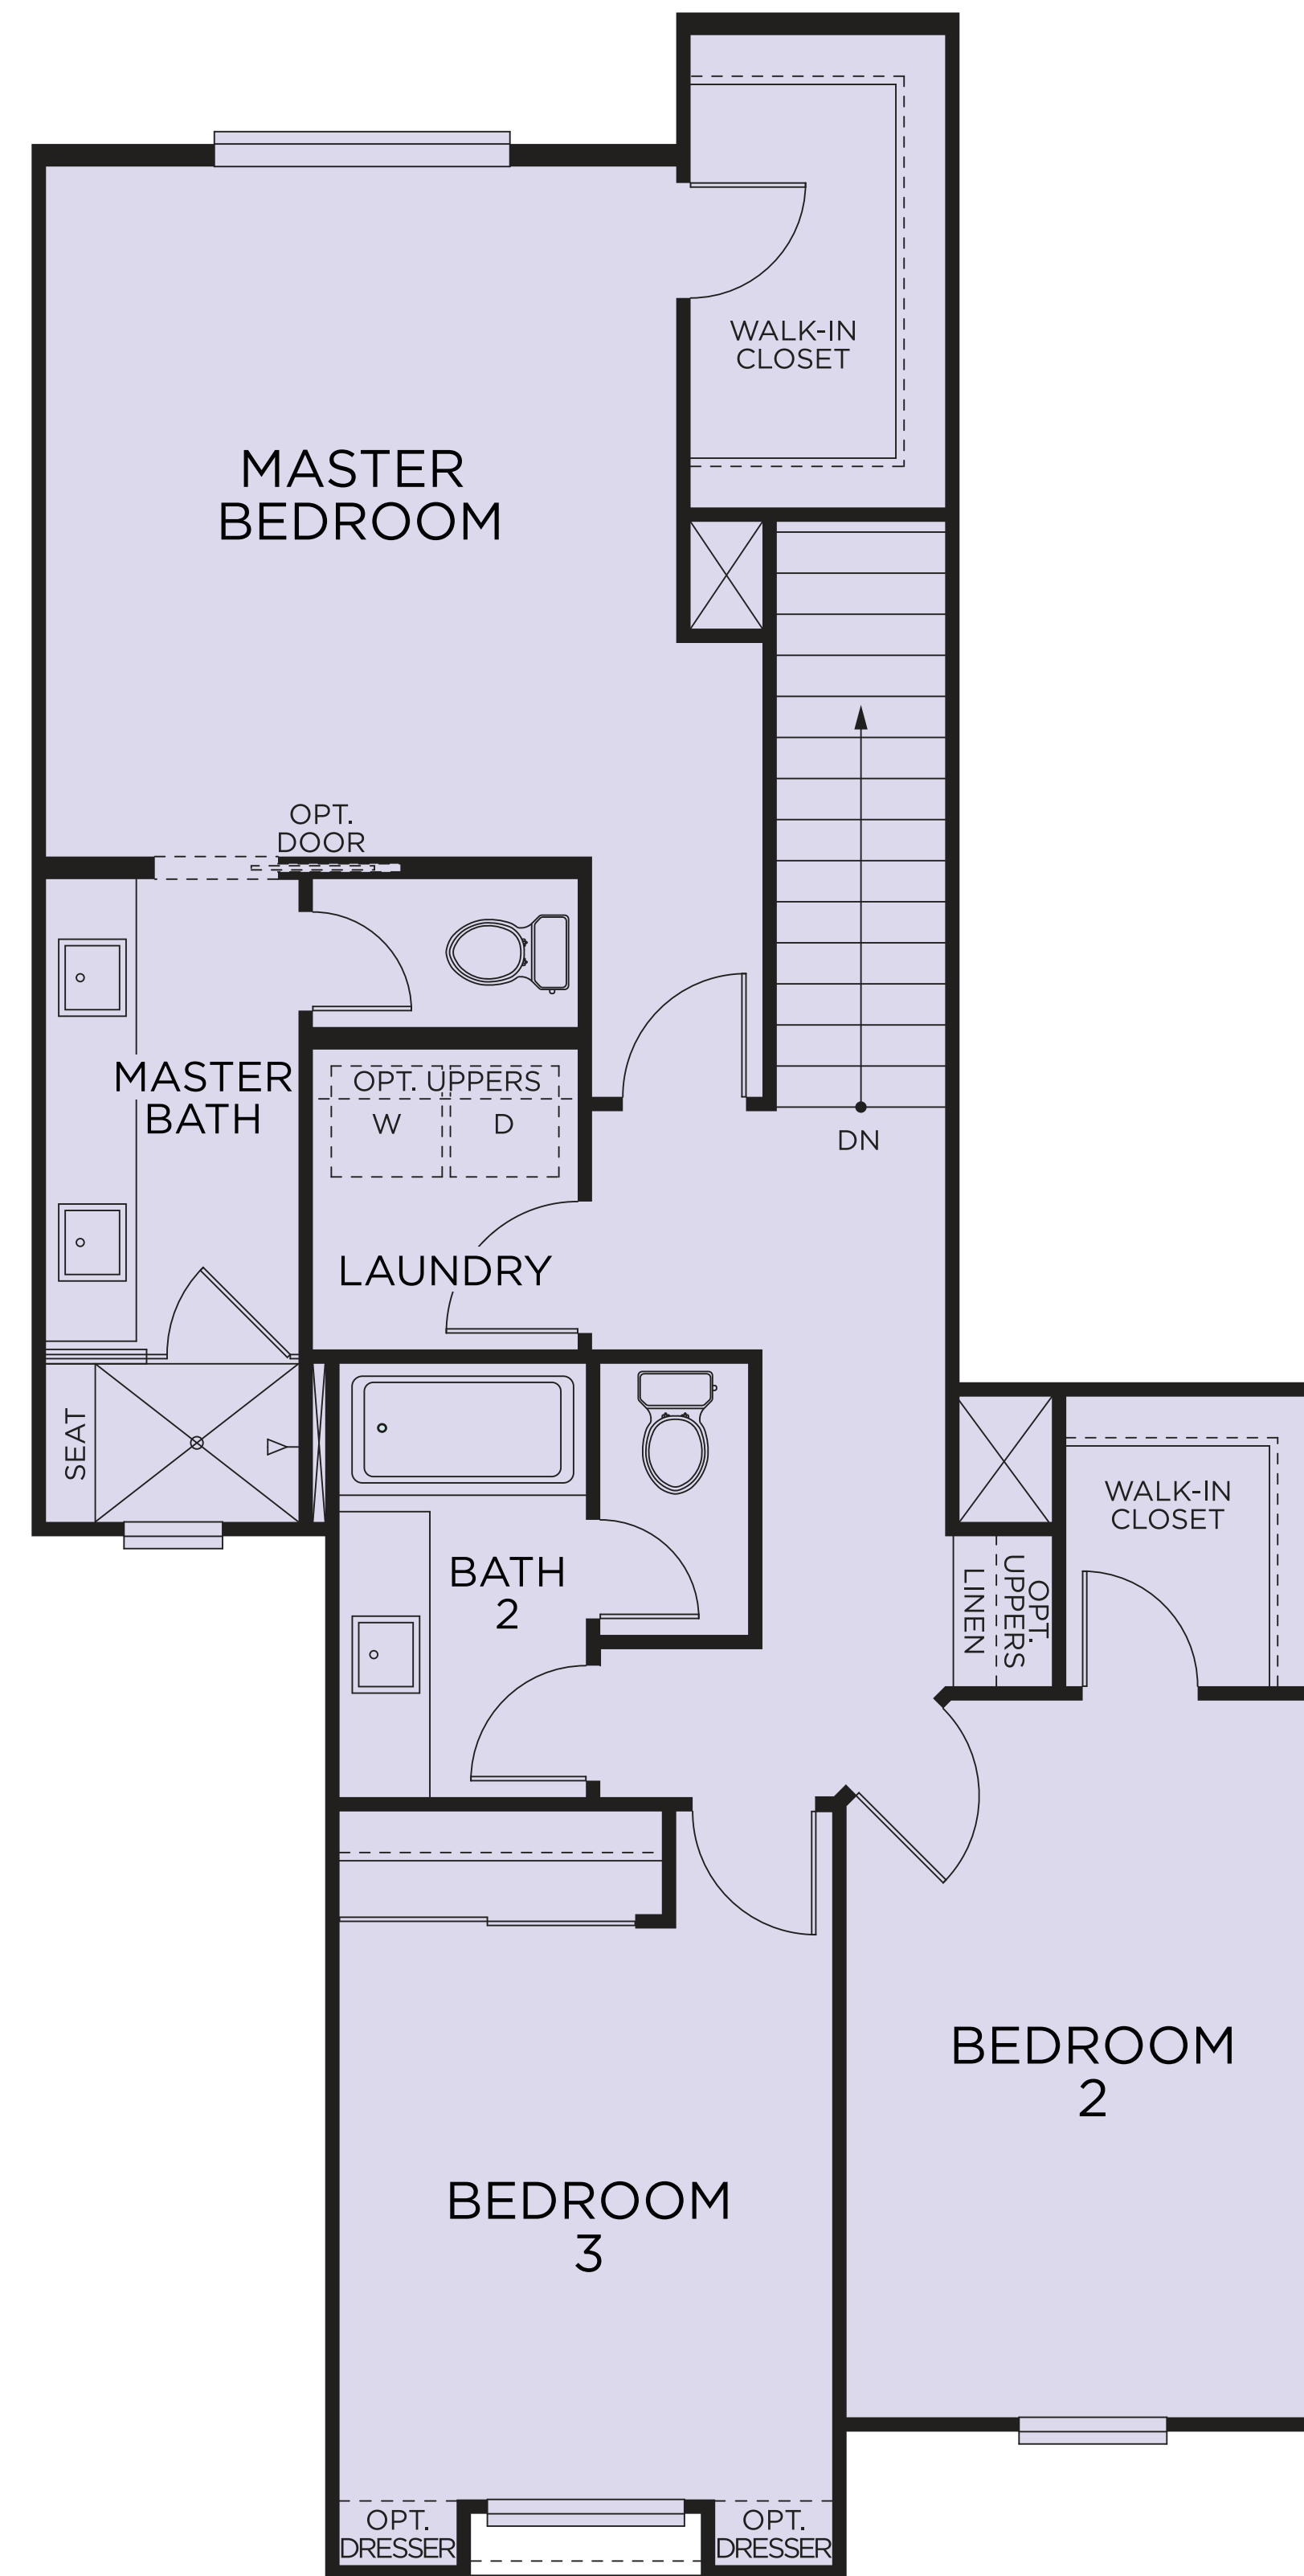

# Residence One

1,533 Sq. Ft.

3 Bedrooms

2.5 Bathrooms

- Private Yard for Outdoor Living and Entertaining
- Energy Saving Tankless Water Heater
- Private Gated Entryway

FIRST FLOOR

SECOND FLOOR

- Generous Master Suite with Large Walk-in Closet
- Interior Laundry Room
- Spacious Secondary Bedrooms