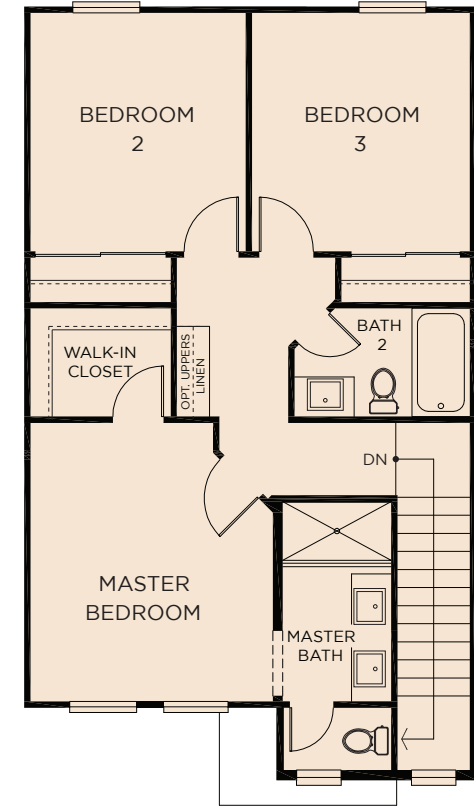

FIRST FLOOR

SECOND FLOOR

THIRD FLOOR

Residence 2

1,573 Sq. Ft. • 3 Bedrooms + Flex Space or Opt. Bedroom 4
Up to 3.5 Bathrooms • Covered Terrace • Interior Laundry