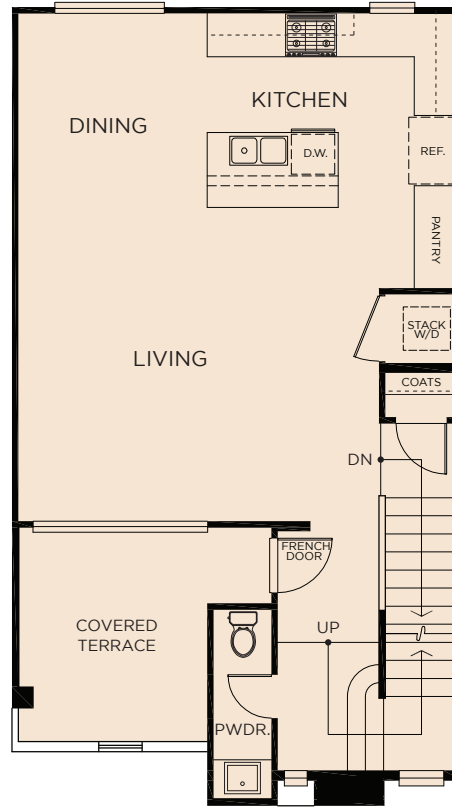

FIRST FLOOR

SECOND FLOOR

THIRD FLOOR

Residence 2

1,573 Sq. Ft. • 3 Bedrooms + Flex Space or Opt. Bedroom 4
Up to 3.5 Bathrooms • Covered Terrace • Interior Laundry