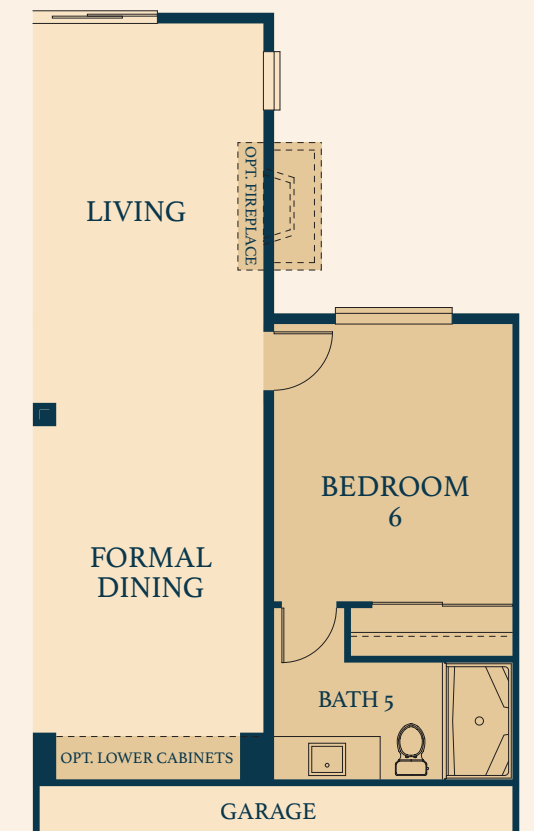

# RESIDENCE 3

FIRST FLOOR  
OPTIONAL GAME ROOM

FIRST FLOOR  
OPTIONAL SUPER DINING  
WITH WINE ROOM

RESIDENCE 3X FEATURES  
AN ADDITIONAL GARAGE ILO COURTYARD

FIRST FLOOR  
OPTIONAL BEDROOM 6  
WITH BATH 5

FIRST FLOOR  
OPTIONAL FORMAL DINING  
WITH FULL WET BAR

- From 3,906 to 4,118 sq.ft. • Up to 6 Bedrooms • Up to 5.5 Bathrooms
- Generous Master Suite with Dual Walk-in Closets • Up to 4-car Garage
- Multiple Room Configurations

## ROOM OPTIONS