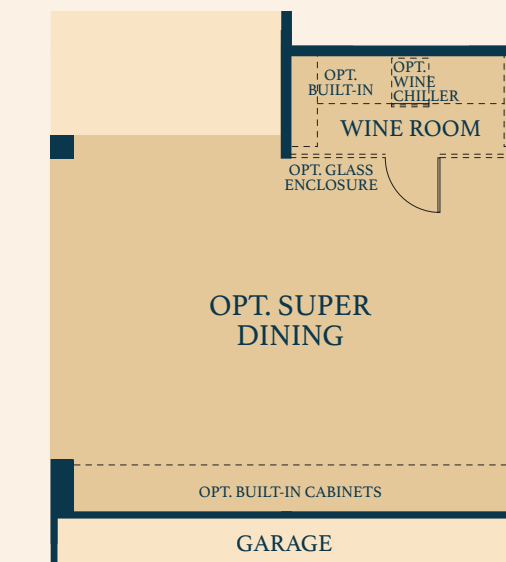

# RESIDENCE 3

FIRST FLOOR  
OPTIONAL GAME ROOM

FIRST FLOOR  
OPTIONAL SUPER DINING  
WITH WINE ROOM

RESIDENCE 3X FEATURES  
AN ADDITIONAL GARAGE ILO COURTYARD

FIRST FLOOR  
OPTIONAL BEDROOM 6  
WITH BATH 5

FIRST FLOOR  
OPTIONAL FORMAL DINING  
WITH FULL WET BAR

- From 3,906 to 4,118 sq.ft. • Up to 6 Bedrooms • Up to 5.5 Bathrooms
- Generous Master Suite with Dual Walk-in Closets • Up to 4-car Garage
- Multiple Room Configurations