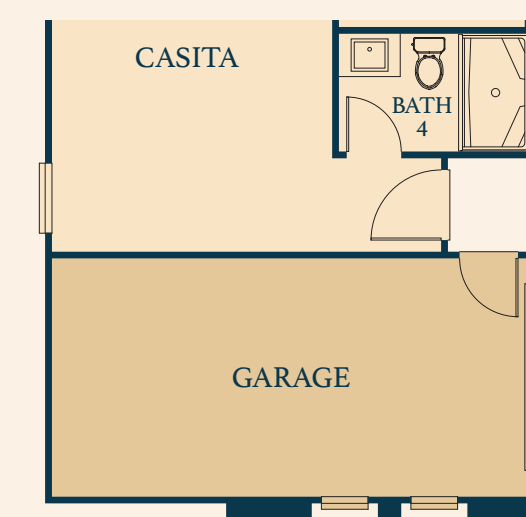

# RESIDENCE 3

FIRST FLOOR  
OPTIONAL GAME ROOM

FIRST FLOOR  
OPTIONAL SUPER DINING  
WITH WINE ROOM

RESIDENCE 3X FEATURES  
AN ADDITIONAL GARAGE ILO COURTYARD

FIRST FLOOR  
OPTIONAL BEDROOM 6  
WITH BATH 5

FIRST FLOOR  
OPTIONAL FORMAL DINING  
WITH FULL WET BAR

- From 3,906 to 4,118 sq.ft. • Up to 6 Bedrooms • Up to 5.5 Bathrooms
- Generous Master Suite with Dual Walk-in Closets • Up to 4-car Garage
- Multiple Room Configurations

## ROOM OPTIONS