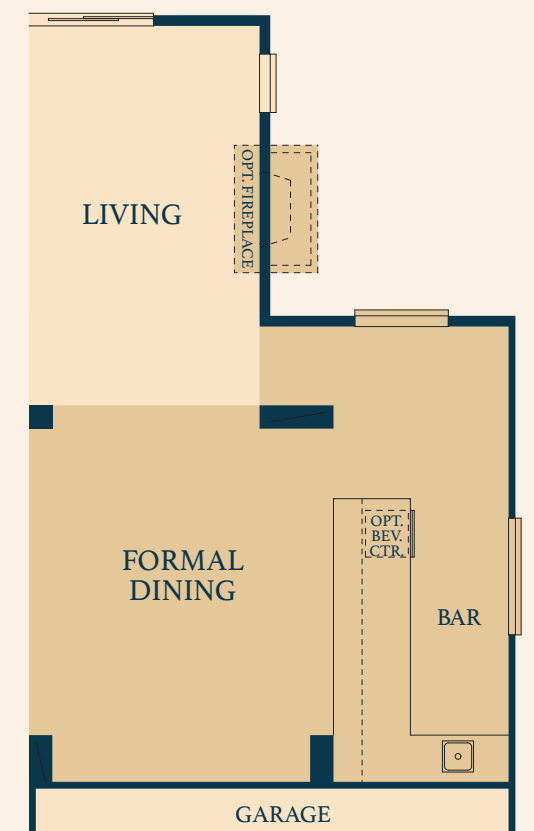

# RESIDENCE 3

FIRST FLOOR  
OPTIONAL GAME ROOM

FIRST FLOOR  
OPTIONAL SUPER DINING  
WITH WINE ROOM

RESIDENCE 3X FEATURES  
AN ADDITIONAL GARAGE ILO COURTYARD

FIRST FLOOR  
OPTIONAL BEDROOM 6  
WITH BATH 5

FIRST FLOOR  
OPTIONAL FORMAL DINING  
WITH FULL WET BAR

- From 3,906 to 4,118 sq.ft. • Up to 6 Bedrooms • Up to 5.5 Bathrooms
- Generous Master Suite with Dual Walk-in Closets • Up to 4-car Garage
- Multiple Room Configurations

## ROOM OPTIONS