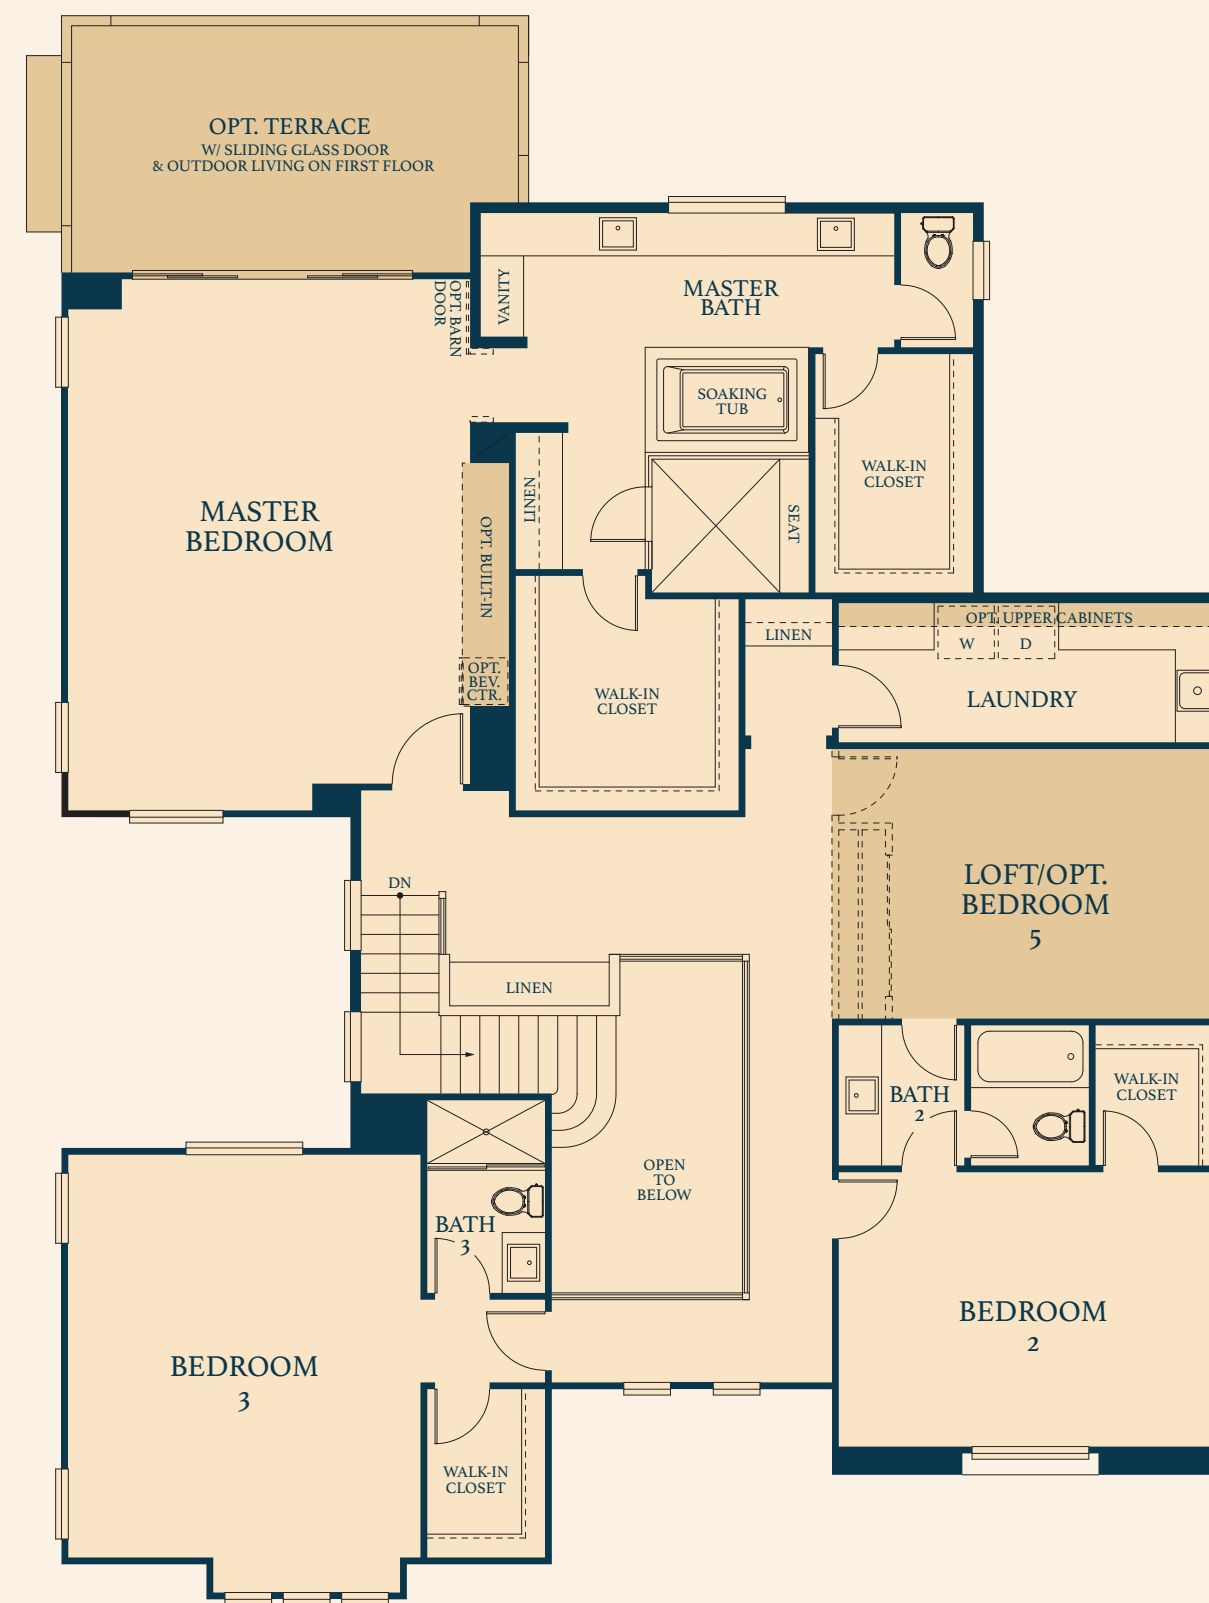

# RESIDENCE 3

FIRST FLOOR  
OPTIONAL GAME ROOM

FIRST FLOOR  
OPTIONAL SUPER DINING  
WITH WINE ROOM

RESIDENCE 3X FEATURES  
AN ADDITIONAL GARAGE ILO COURTYARD

FIRST FLOOR  
OPTIONAL BEDROOM 6  
WITH BATH 5

FIRST FLOOR  
OPTIONAL FORMAL DINING  
WITH FULL WET BAR

- From 3,906 to 4,118 sq.ft. • Up to 6 Bedrooms • Up to 5.5 Bathrooms
- Generous Master Suite with Dual Walk-in Closets • Up to 4-car Garage
- Multiple Room Configurations

## ROOM OPTIONS