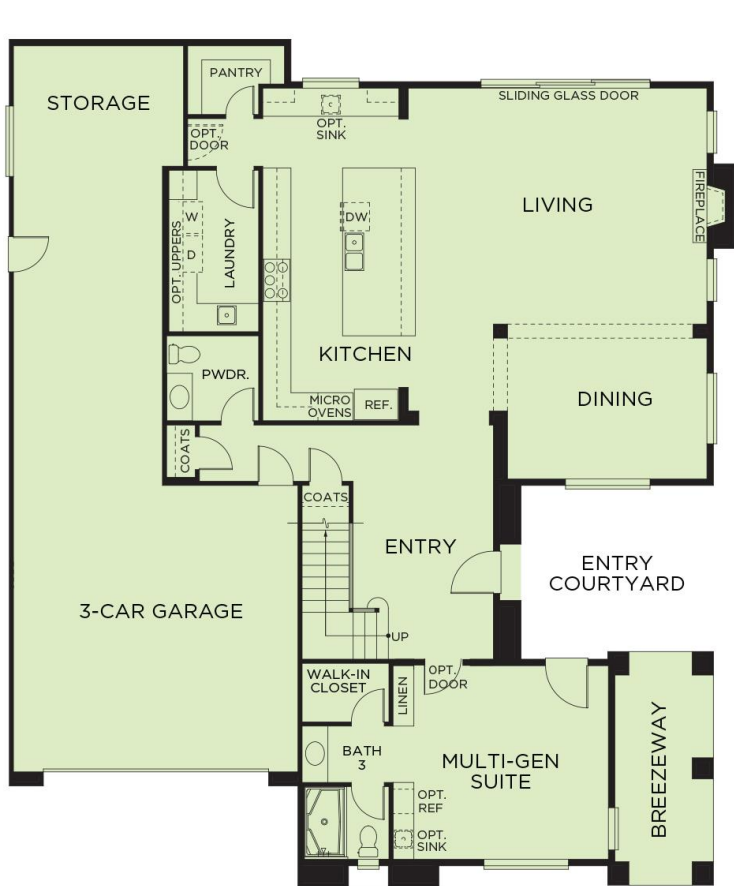

Residence 2

FIRST FLOOR

OPT. BEDROOM 5

SECOND FLOOR

All images are artistic renderings of McKee Orchard. They are conceptual drawings based on current development plans, which are subject to change without notice. All artwork represented here is the sole property of Cornerstone Communities. Any reproduction or any other use without the written permission of Cornerstone Communities, LLC is strictly prohibited. Prices, plans, dimensions, features, specifications, materials and availability of homes or communities are subject to change without notice or obligation. The Cove Realty Group CA DRE #01451200