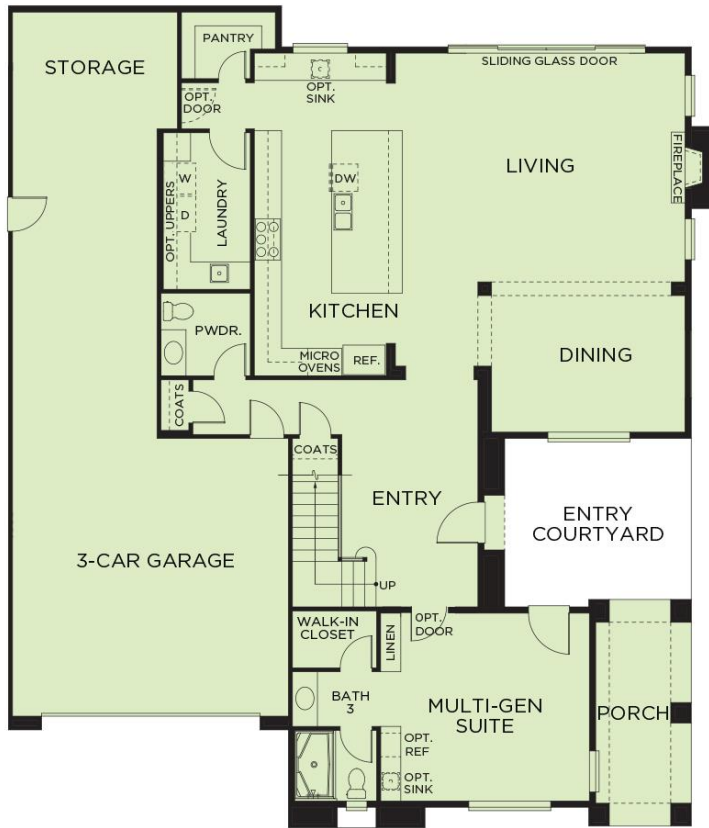

Residence 2

FIRST FLOOR

OPT. BEDROOM 5

SECOND FLOOR

All images are artistic renderings of McKee Orchard. They are conceptual drawings based on current development plans, which are subject to change without notice. All artwork represented here is the sole property of Cornerstone Communities. Any reproduction or any other use without the written permission of Cornerstone Communities, LLC is strictly prohibited. Prices, plans, dimensions, features, specifications, materials and availability of homes or communities are subject to change without notice or obligation. The Cove Realty Group CA DRE #01451200