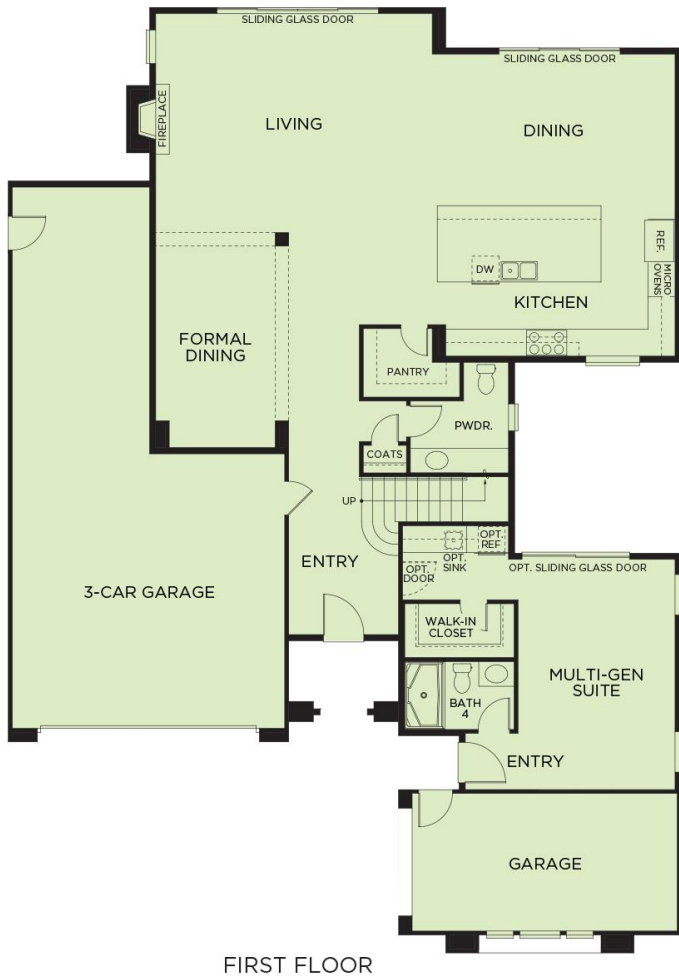

Residence 3X

All images are artistic renderings of McKee Orchard. They are conceptual drawings based on current development plans, which are subject to change without notice. All artwork represented here is the sole property of Cornerstone Communities. Any reproduction or any other use without the written permission of Cornerstone Communities, LLC is strictly prohibited. Prices, plans, dimensions, features, specifications, materials and availability of homes or communities are subject to change without notice or obligation. The Cove Realty Group CA DRE #01451200