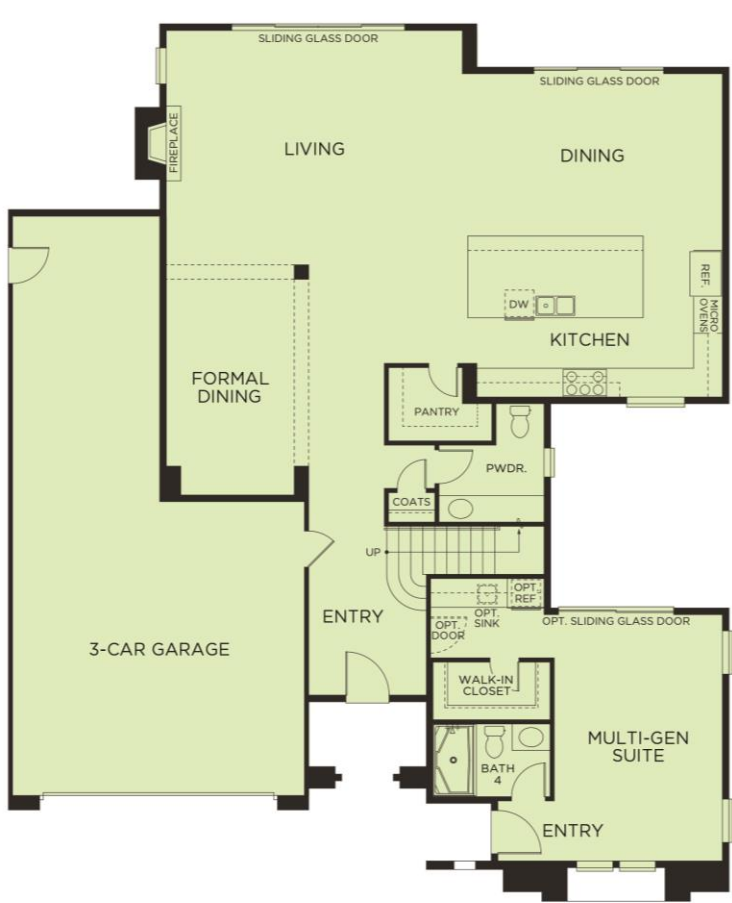

# Residence 3

FIRST FLOOR

OPT. BEDROOM 5

SECOND FLOOR

All images are artistic renderings of McKee Orchard. They are conceptual drawings based on current development plans, which are subject to change without notice. All artwork represented here is the sole property of Cornerstone Communities. Any reproduction or any other use without the written permission of Cornerstone Communities, LLC is strictly prohibited. Prices, plans, dimensions, features, specifications, materials and availability of homes or communities are subject to change without notice or obligation. The Cove Realty Group CA DRE #01451200