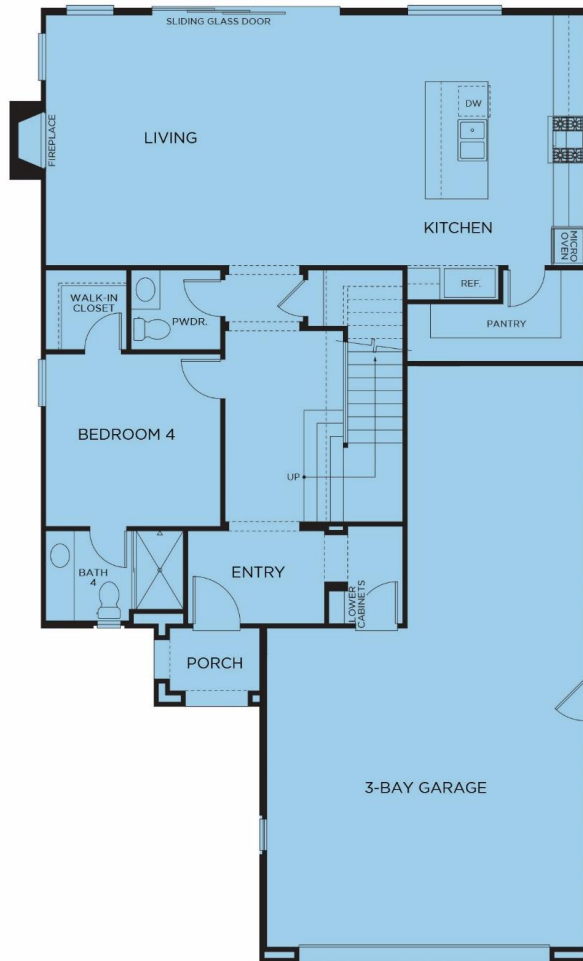

# Residence 2

OPT. BEDROOM 5

All images are artistic renderings of Tierra Alta. They are conceptual drawings based on current development plans, which are subject to change without notice. All artwork represented here is the sole property of Cornerstone Communities. Any reproduction or any other use without the written permission of Cornerstone Communities, LLC is strictly prohibited. Prices, plans, dimensions, features, specifications, materials and availability of homes or communities are subject to change without notice or obligation. The Cove Realty Group CA DRE #01451200